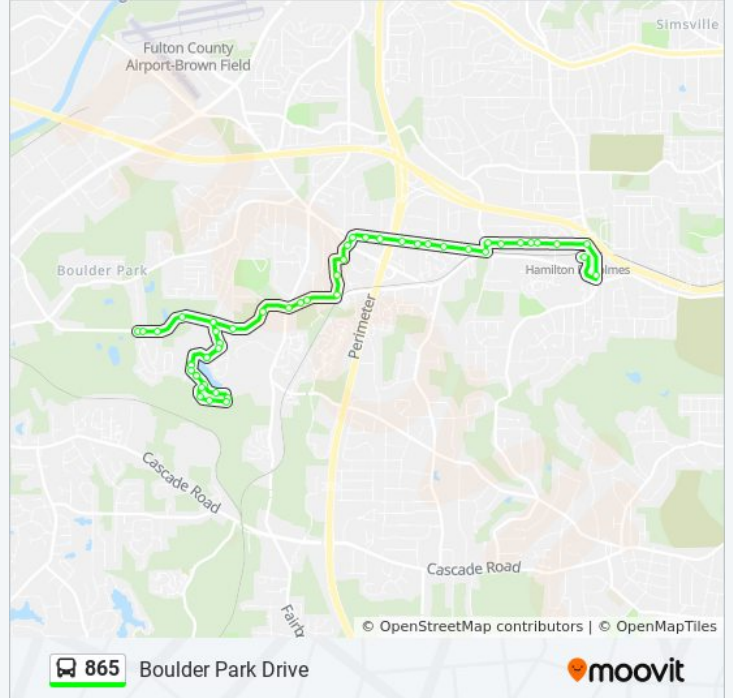

865 bus Info

Direction: H.E. Holmes Station

Stops: 50

Trip Duration: 26 min

Line Summary:

Wilson Mill Rd@Boulder Park Dr

Boulder Park Dr SW @ Line Rd SW

Boulder Park Dr SW @ Branch Dr SW

Delmar Ln Nw@Linkwood Rd NW

Burton Rd NW @ Linkwood Rd NW

Burton Rd Nw@2811

Burton Rd Nw@2736

Burton Rd Nw@Hedgewood Dr NW

Burton Rd Nw@Hollis Ter NW

Burton Rd Nw@Westland Blvd NW

Burton Rd Nw@Hamilton E Holmes Dr N

Hamilton E Holmes @ Martin L King Jr Dr

Hamilton E Holmes Station - Bus Loop

Direction: Ridgecrest Forest

39 stops

[VIEW LINE SCHEDULE](#)

Hamilton E Holmes Station - Bus Loop

865 bus Time Schedule

Ridgecrest Forest Route Timetable: