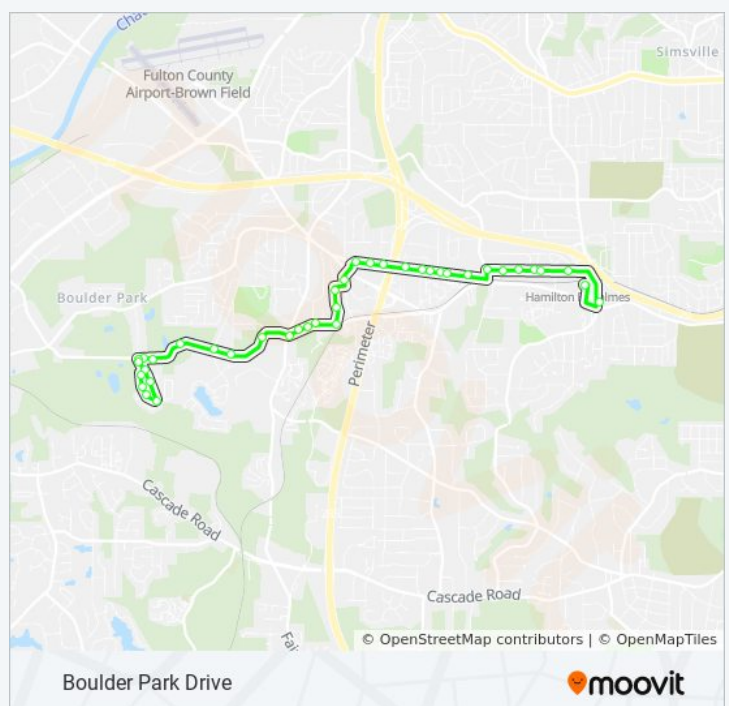

Tuesday	5:50 AM - 11:50 PM
Wednesday	5:50 AM - 11:50 PM
Thursday	5:50 AM - 11:50 PM
Friday	5:50 AM - 11:50 PM
Saturday	5:50 AM - 11:50 PM

865 bus Info

Direction: Ridgecrest Forest

Stops: 39

Trip Duration: 19 min

Line Summary:

Utoy Cir Sw@Dollar Mill Way SW

Utoy Cir Sw@Dollar Mill Rd SW

Dollar Mill Rd@396

Dollar Mill Rd Sw@Utoy Ct SW

Dollar Mill Rd SW @ Boulder Park Dr SW

Direction: Wildwood

11 stops