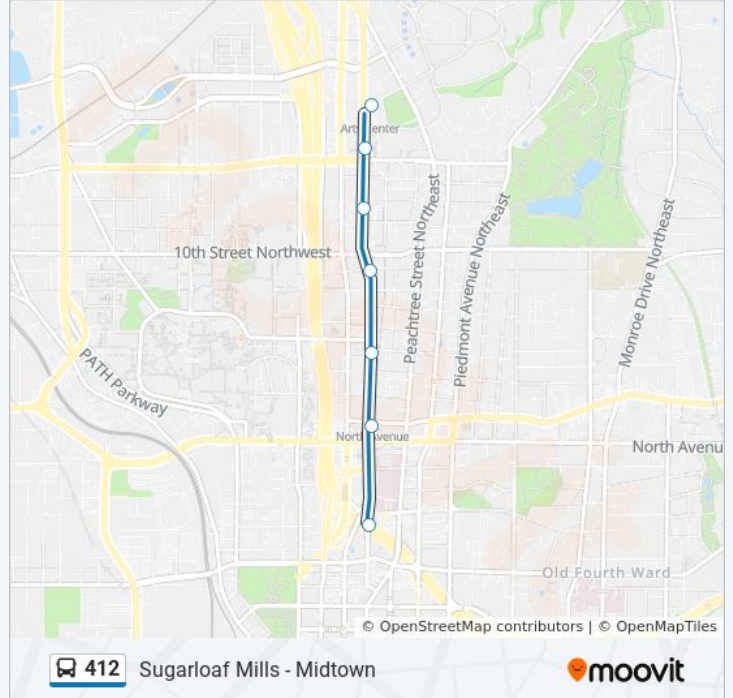

412

Sugarloaf Mills - Midtown

Get The App

The 412 bus line (Sugarloaf Mills - Midtown) has 2 routes. For regular weekdays, their operation hours are:

(1) 412 Midtown: 5:55 AM - 7:25 AM (2) 412 Sugarloaf Mills: 3:50 PM - 5:00 PM

Use the Moovit App to find the closest 412 bus station near you and find out when is the next 412 bus arriving.

Direction: 412 Midtown

9 stops

[VIEW LINE SCHEDULE](#)

- Sugarloaf Mills Gct Park And Ride
- Sugarloaf Mills Grta Park And Ride
- Civic Center Station (West Peachtree Street)
- W Peachtree St at Ponce De Leon Ave
- West Peachtree Street at 5th Street
- West Peachtree St at Peachtree Pl
- West Peachtree St at 12th St
- W Peachtree St & 14th St
- Arts Center

412 bus Info

Direction: 412 Midtown

Stops: 9

Trip Duration: 56 min

Line Summary:

Direction: 412 Sugarloaf Mills

9 stops

[VIEW LINE SCHEDULE](#)

Civic Center Station (West Peachtree Street)

W Peachtree St at Ponce De Leon Ave

West Peachtree Street at 5th Street

West Peachtree St at Peachtree Pl

West Peachtree St at 12th St

W Peachtree St & 14th St

Arts Center