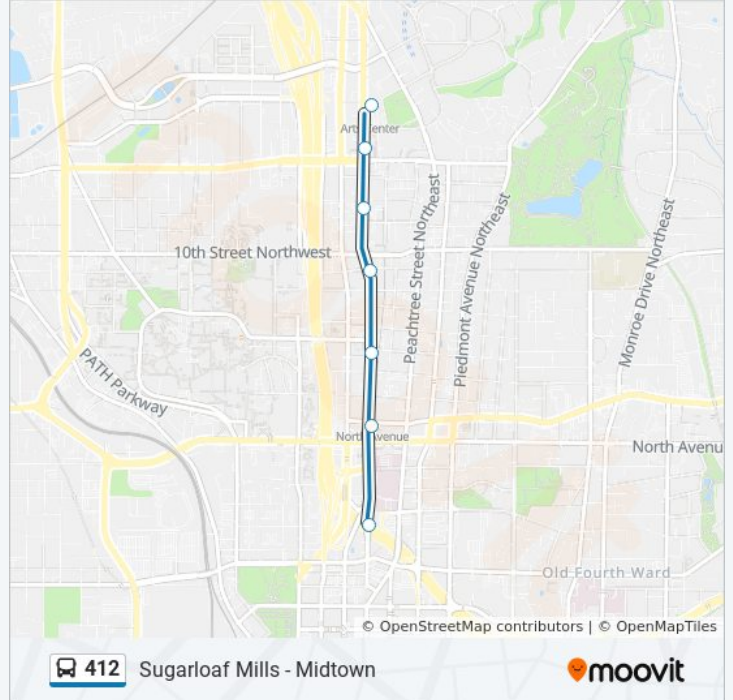

412 bus Info

Direction: 412 Midtown

Stops: 9

Trip Duration: 56 min

Line Summary:

Direction: 412 Sugarloaf Mills

9 stops

[VIEW LINE SCHEDULE](#)

Civic Center Station (West Peachtree Street)

W Peachtree St at Ponce De Leon Ave

West Peachtree Street at 5th Street

West Peachtree St at Peachtree Pl

West Peachtree St at 12th St

W Peachtree St & 14th St

Arts Center

Sugarloaf Mills Gct Park And Ride

Sugarloaf Mills Grta Park And Ride

412 bus Time Schedule

412 Sugarloaf Mills Route Timetable:

Sunday	Not Operational
Monday	3:50 PM - 5:00 PM
Tuesday	3:50 PM - 5:00 PM
Wednesday	3:50 PM - 5:00 PM
Thursday	3:50 PM - 5:00 PM
Friday	3:50 PM - 5:00 PM
Saturday	Not Operational

412 bus Info

Direction: 412 Sugarloaf Mills

Stops: 9

Trip Duration: 49 min

Line Summary:

412 bus time schedules and route maps are available in an offline PDF at moovitapp.com. Use the [Moovit App](#) to see live bus times, train schedule or subway schedule, and step-by-step directions for all public transit in Atlanta.