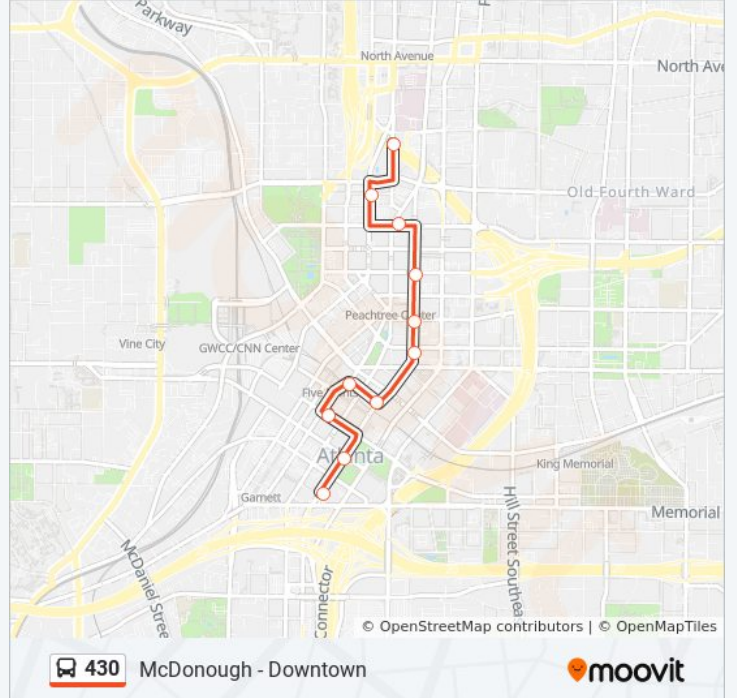

430

McDonough - Downtown

Get The App

The 430 bus line (McDonough - Downtown) has 2 routes. For regular weekdays, their operation hours are:

(1) 430 Downtown: 5:45 AM - 7:30 AM (2) 430 McDonough: 2:55 PM - 5:35 PM

Use the Moovit App to find the closest 430 bus station near you and find out when is the next 430 bus arriving.

Direction: 430 Downtown

12 stops

[VIEW LINE SCHEDULE](#)

- McDonough Park And Ride
- Central Ave at Garnett St
- Central Ave SW @ Mitchell St SW
- Martin Luther King Jr Dr & Peachtree St
- Peachtree St at Five Points Station
- Wall St at Central Ave
- Peachtree Center Ave at Auburn Ave
- Peachtree Center Ave at John Wesley Dobbs Ave
- Peachtree Center Ave @ Andrew Young Int Blvd
- Baker St at Peachtree St
- Ted Turner Dr at West Peachtree Pl
- Civic Center Station (West Peachtree Street)

430 bus Info

Direction: 430 Downtown

Stops: 12

Trip Duration: 60 min

Line Summary:

Direction: 430 McDonough

10 stops

[VIEW LINE SCHEDULE](#)

- Civic Center Station (West Peachtree Street)
- Peachtree St & Baker St (Suntrust Bldg)
- John Portman Boulevard at Courtland Street
- Courtland St & Ellis St (Sheraton Atlanta)
- Courtland St & Auburn Ave (Atlanta Life)
- Courtland St at Gilmer St
- Washington St & MLK Jr Dr.
- Pryor St at Mitchell St
- Pryor St at Garnett St
- McDonough Park And Ride