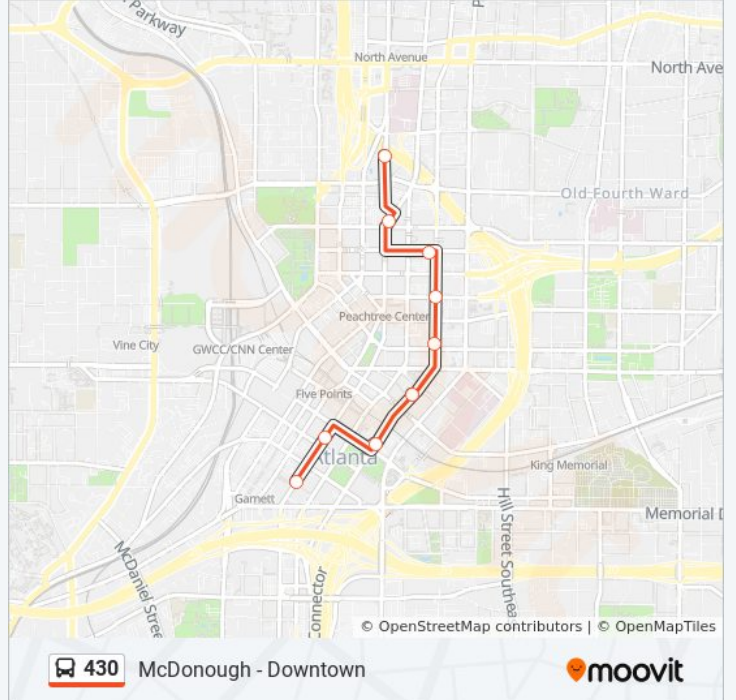

430

McDonough - Downtown

Get The App

The 430 bus line (McDonough - Downtown) has 2 routes. For regular weekdays, their operation hours are:

(1) 430 Downtown: 5:45 AM - 7:30 AM (2) 430 McDonough: 2:55 PM - 5:35 PM

Use the Moovit App to find the closest 430 bus station near you and find out when is the next 430 bus arriving.

Direction: 430 Downtown

12 stops

[VIEW LINE SCHEDULE](#)

- McDonough Park And Ride
- Central Ave at Garnett St
- Central Ave SW @ Mitchell St SW
- Martin Luther King Jr Dr & Peachtree St
- Peachtree St at Five Points Station
- Wall St at Central Ave
- Peachtree Center Ave at Auburn Ave
- Peachtree Center Ave at John Wesley Dobbs Ave
- Peachtree Center Ave @ Andrew Young Int Blvd
- Baker St at Peachtree St
- Ted Turner Dr at West Peachtree Pl
- Civic Center Station (West Peachtree Street)

430 bus Info

Direction: 430 Downtown

Stops: 12

Trip Duration: 60 min

Line Summary:

Direction: 430 McDonough

10 stops

[VIEW LINE SCHEDULE](#)

430 bus Info

Direction: 430 McDonough

Stops: 10

Trip Duration: 63 min

Line Summary:

430 bus time schedules and route maps are available in an offline PDF at moovitapp.com. Use the [Moovit App](#) to see live bus times, train schedule or subway schedule, and step-by-step directions for all public transit in Atlanta.