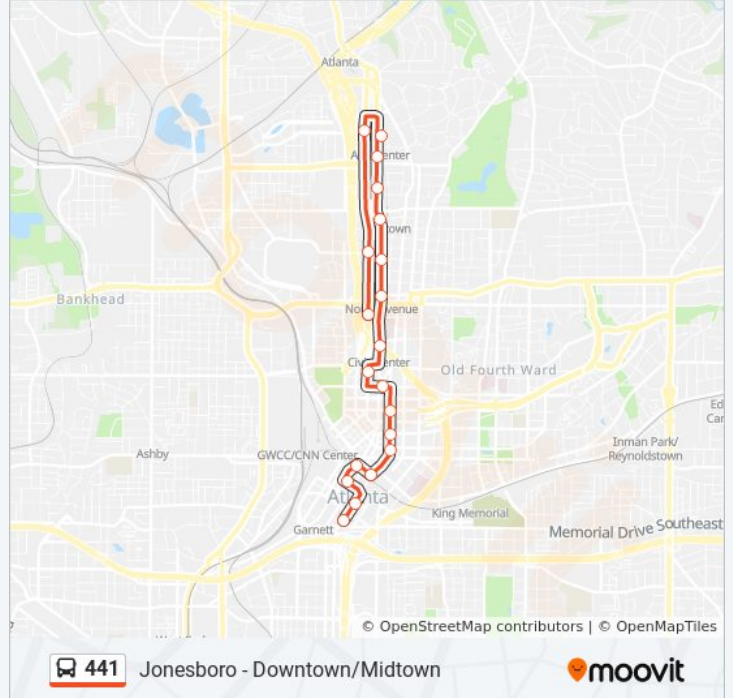

 441

Jonesboro - Downtown/Midtown

Get The App

The 441 bus line (Jonesboro - Downtown/Midtown) has 2 routes. For regular weekdays, their operation hours are:  
 (1) 441 Downtown / Midtown: 5:45 AM - 7:00 AM (2) 441 Jonesboro: 2:50 PM - 4:50 PM  
 Use the Moovit App to find the closest 441 bus station near you and find out when is the next 441 bus arriving.

**Direction: 441 Downtown / Midtown**

21 stops

[VIEW LINE SCHEDULE](#)

- Jonesboro Park And Ride
- Central Ave at Garnett St
- Central Ave SW @ Mitchell St SW
- Martin Luther King Jr Dr & Peachtree St
- Peachtree St at Five Points Station
- Wall St at Central Ave
- Peachtree Center Ave at Auburn Ave
- Peachtree Center Ave at John Wesley Dobbs Ave
- Peachtree Center Ave @ Andrew Young Int Blvd
- Baker St at Peachtree St
- Ted Turner Dr at West Peachtree Pl
- Civic Center Station (West Peachtree Street)
- W Peachtree St at Ponce De Leon Ave
- West Peachtree Street at 5th Street
- West Peachtree St at Peachtree Pl
- West Peachtree St at 12th St
- W Peachtree St & 14th St
- Arts Center
- Spring St at 17th St
- Spring St at 5th St
- Spring St Just Before Linden Ave

**441 bus Info**

**Direction:** 441 Downtown / Midtown

**Stops:** 21

**Trip Duration:** 56 min

**Line Summary:**

**Direction: 441 Jonesboro**

20 stops

[VIEW LINE SCHEDULE](#)

**441 bus Info**

**Direction:** 441 Jonesboro

**Stops:** 20

**Trip Duration:** 69 min

**Line Summary:**

Pryor St at Garnett St

Jonesboro Park And Ride

441 bus time schedules and route maps are available in an offline PDF at [moovitapp.com](https://moovitapp.com). Use the [Moovit App](#) to see live bus times, train schedule or subway schedule, and step-by-step directions for all public transit in Atlanta.