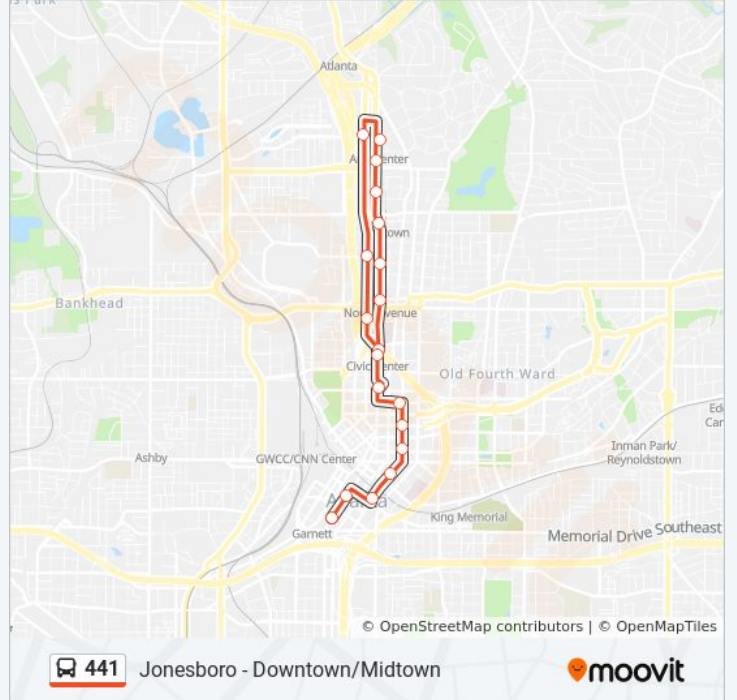

 441

Jonesboro - Downtown/Midtown

Get The App

The 441 bus line (Jonesboro - Downtown/Midtown) has 2 routes. For regular weekdays, their operation hours are:  
 (1) 441 Downtown / Midtown: 5:45 AM - 7:00 AM (2) 441 Jonesboro: 2:50 PM - 4:50 PM  
 Use the Moovit App to find the closest 441 bus station near you and find out when is the next 441 bus arriving.

**Direction: 441 Downtown / Midtown**

21 stops

[VIEW LINE SCHEDULE](#)

- Jonesboro Park And Ride
- Central Ave at Garnett St
- Central Ave SW @ Mitchell St SW
- Martin Luther King Jr Dr & Peachtree St
- Peachtree St at Five Points Station
- Wall St at Central Ave
- Peachtree Center Ave at Auburn Ave
- Peachtree Center Ave at John Wesley Dobbs Ave
- Peachtree Center Ave @ Andrew Young Int Blvd
- Baker St at Peachtree St
- Ted Turner Dr at West Peachtree Pl
- Civic Center Station (West Peachtree Street)
- W Peachtree St at Ponce De Leon Ave
- West Peachtree Street at 5th Street
- West Peachtree St at Peachtree Pl
- West Peachtree St at 12th St
- W Peachtree St & 14th St
- Arts Center
- Spring St at 17th St
- Spring St at 5th St
- Spring St Just Before Linden Ave

**441 bus Info**

**Direction:** 441 Downtown / Midtown

**Stops:** 21

**Trip Duration:** 56 min

**Line Summary:**

**Direction: 441 Jonesboro**

20 stops

[VIEW LINE SCHEDULE](#)

**441 bus Info**

**Direction:** 441 Jonesboro

**Stops:** 20

**Trip Duration:** 69 min

**Line Summary:**

Pryor St at Garnett St

Jonesboro Park And Ride

441 bus time schedules and route maps are available in an offline PDF at [moovitapp.com](https://moovitapp.com). Use the [Moovit App](#) to see live bus times, train schedule or subway schedule, and step-by-step directions for all public transit in Atlanta.