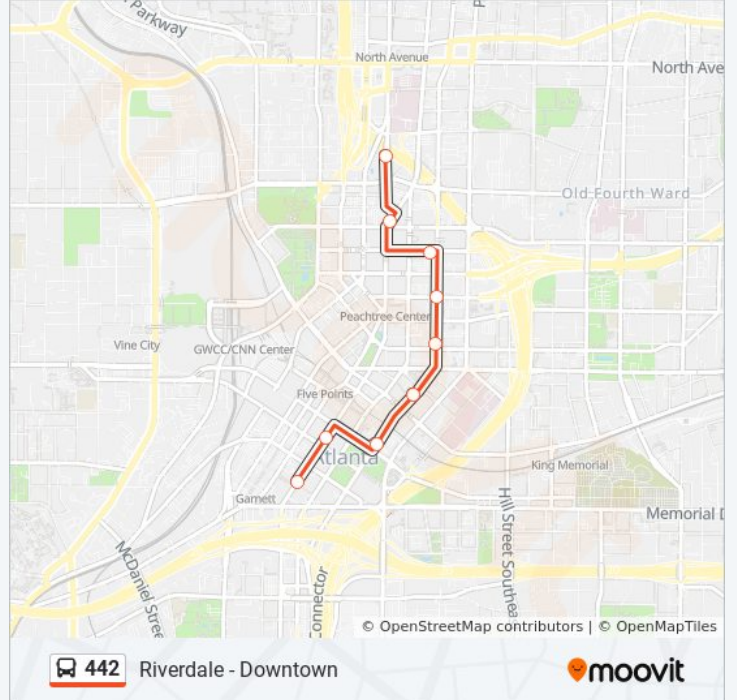

Use the Moovit App to find the closest 442 bus station near you and find out when is the next 442 bus arriving.

**Direction: 442 Downtown**

12 stops

[VIEW LINE SCHEDULE](#)

- Riverdale Park And Ride
- Central Ave at Garnett St
- Central Ave SW @ Mitchell St SW
- Martin Luther King Jr Dr & Peachtree St
- Peachtree St at Five Points Station
- Wall St at Central Ave
- Peachtree Center Ave at Auburn Ave
- Peachtree Center Ave at John Wesley Dobbs Ave
- Peachtree Center Ave @ Andrew Young Int Blvd
- Baker St at Peachtree St
- Ted Turner Dr at West Peachtree Pl
- Civic Center Station (West Peachtree Street)

**442 bus Info**

**Direction:** 442 Downtown

**Stops:** 12

**Trip Duration:** 30 min

**Line Summary:**

**Direction: 442 Riverdale**

10 stops

[VIEW LINE SCHEDULE](#)

- Civic Center Station (West Peachtree Street)
- Peachtree St & Baker St (Suntrust Bldg)
- John Portman Boulevard at Courtland Street
- Courtland St & Ellis St (Sheraton Atlanta)
- Courtland St & Auburn Ave (Atlanta Life)
- Courtland St at Gilmer St
- Washington St & MLK Jr Dr.
- Pryor St at Mitchell St
- Pryor St at Garnett St
- Riverdale Park And Ride

**442 bus Info**

**Direction:** 442 Riverdale

**Stops:** 10

**Trip Duration:** 37 min

**Line Summary:**

442 bus time schedules and route maps are available in an offline PDF at [moovitapp.com](https://moovitapp.com). Use the [Moovit App](#) to see live bus times, train schedule or subway schedule, and step-by-step directions for all public transit in Atlanta.