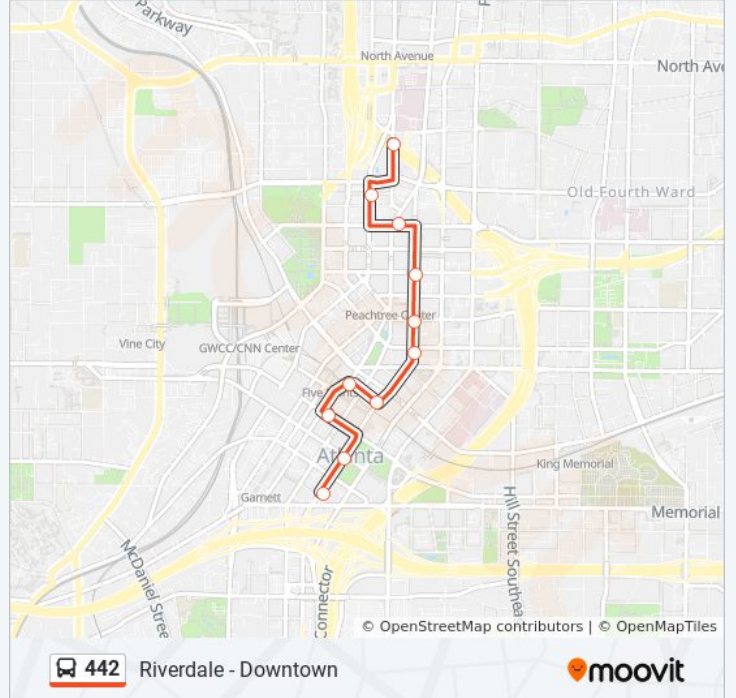

442

Riverdale - Downtown

Get The App

The 442 bus line (Riverdale - Downtown) has 2 routes. For regular weekdays, their operation hours are:

(1) 442 Downtown: 5:30 AM - 6:45 AM(2) 442 Riverdale: 4:00 PM - 5:00 PM

Use the Moovit App to find the closest 442 bus station near you and find out when is the next 442 bus arriving.

**Direction: 442 Downtown**

12 stops

[VIEW LINE SCHEDULE](#)

- Riverdale Park And Ride
- Central Ave at Garnett St
- Central Ave SW @ Mitchell St SW
- Martin Luther King Jr Dr & Peachtree St
- Peachtree St at Five Points Station
- Wall St at Central Ave
- Peachtree Center Ave at Auburn Ave
- Peachtree Center Ave at John Wesley Dobbs Ave
- Peachtree Center Ave @ Andrew Young Int Blvd
- Baker St at Peachtree St
- Ted Turner Dr at West Peachtree Pl
- Civic Center Station (West Peachtree Street)

**442 bus Info**

**Direction:** 442 Downtown

**Stops:** 12

**Trip Duration:** 30 min

**Line Summary:**

**Direction: 442 Riverdale**

10 stops

[VIEW LINE SCHEDULE](#)

- Civic Center Station (West Peachtree Street)
- Peachtree St & Baker St (Suntrust Bldg)
- John Portman Boulevard at Courtland Street
- Courtland St & Ellis St (Sheraton Atlanta)
- Courtland St & Auburn Ave (Atlanta Life)
- Courtland St at Gilmer St
- Washington St & MLK Jr Dr.
- Pryor St at Mitchell St
- Pryor St at Garnett St
- Riverdale Park And Ride