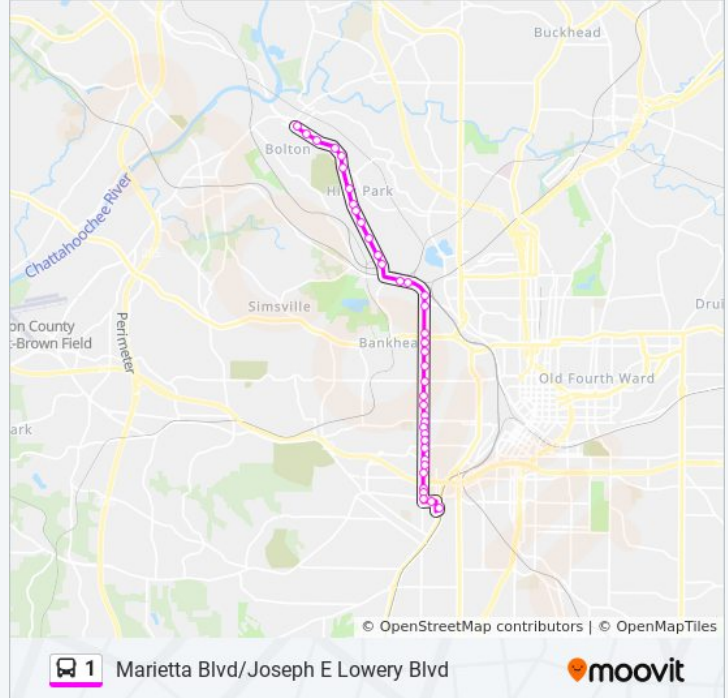

Ashby Station - Northbound

Joseph E Lowery Blvd NW @ Magnolia St NW

Joseph E Lowery Blvd NW @ Thurmond St NW

Joseph E Lowery Blvd NW @ Joseph E Boone Blvd

Joseph E Lowery Blvd NW @ Neal St NW

Joseph E Lowery Blvd NW @ North Ave NW

Joseph E Lowery Blvd NW @ Fox St NW

1 bus Time Schedule

Moores Mill Center Route Timetable:

Sunday	12:20 AM - 11:40 PM
Monday	12:20 AM - 11:40 PM
Tuesday	12:20 AM - 11:40 PM
Wednesday	12:20 AM - 11:40 PM
Thursday	12:20 AM - 11:40 PM
Friday	12:20 AM - 11:40 PM
Saturday	12:20 AM - 11:40 PM

1 bus Info**Direction:** Moores Mill Center**Stops:** 38**Trip Duration:** 32 min**Line Summary:**

Joseph E Lowery Blvd NW @ Wheeler St NW
 Joseph E Lowery Blvd @ 841
 Joseph E Lowery Blvd NW @ W Marietta St NW
 W Marietta St NW @ Herndon St
 W Marietta St NW @ Longley Ave NW
 Marietta Blvd @ Huff Rd
 Marietta Blvd NW @ Elaine Ave NW
 Marietta Blvd @ Tacoma Dr
 Marietta Blvd @ 1595
 Marietta Blvd @ 1695
 Marietta Blvd @ Carroll Dr
 Marietta Blvd @ Plymouth Rd
 Marietta Blvd @ Chattahoochee Ave
 Marietta Blvd@2095
 Marietta Blvd @ Bolton Pl
 Marietta Blvd @ Bolton Dr
 Marietta Blvd @ Coronet Way
 Marietta Blvd NW @ Moores Mill Rd NW

Direction: West End Station

38 stops

[VIEW LINE SCHEDULE](#)

Marietta Blvd NW @ Moores Mill Rd NW
 Bolton Rd NW @ Moores Mill Rd
 Bolton Rd NW @ Coronet Way NW
 Coronet Way @ Pine Grove Dr
 Marietta Blvd NW @ Coronet Way NW
 Marietta Blvd @ 2210
 Marietta Blvd NW @ 2130
 Marietta Blvd @ Chattahoochee Ave
 Marietta Blvd @ Plymouth Rd
 Marietta Blvd @ Carroll Dr
 Marietta Blvd @ 1650