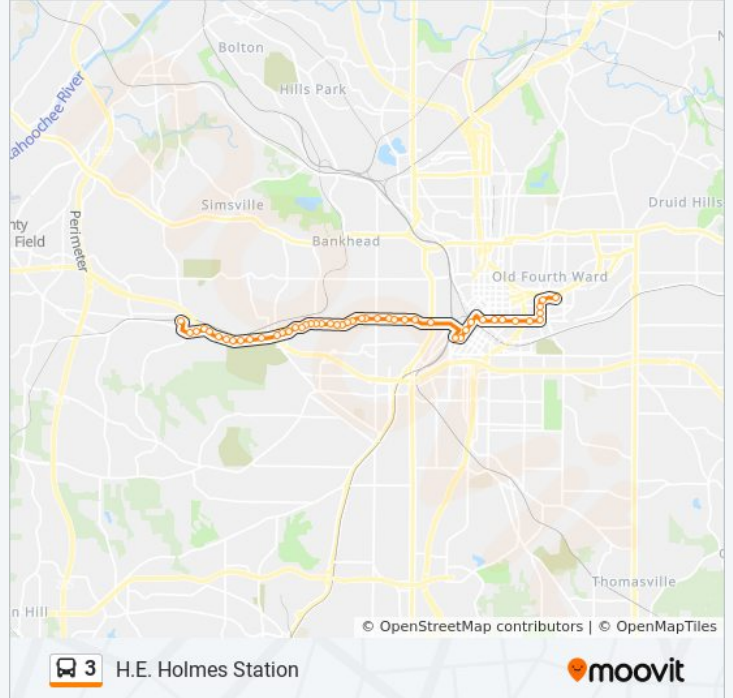

**Direction: H.E. Holmes Station**  
 47 stops  
[VIEW LINE SCHEDULE](#)

**3 bus Time Schedule**  
 H.E. Holmes Station Route Timetable:

|           |                    |
|-----------|--------------------|
| Sunday    | 6:13 AM - 11:28 PM |
| Monday    | 5:28 AM - 11:28 PM |
| Tuesday   | 5:28 AM - 11:28 PM |
| Wednesday | 5:28 AM - 11:28 PM |
| Thursday  | 5:28 AM - 11:28 PM |
| Friday    | 5:28 AM - 11:28 PM |
| Saturday  | 6:13 AM - 11:28 PM |

**3 bus Info**  
**Direction:** H.E. Holmes Station  
**Stops:** 47  
**Trip Duration:** 32 min  
**Line Summary:**

- John Wesley Dobbs Ave @ Howell St
- John Wesley Dobbs Ave @ Jackson St
- Jackson St NE @ Irwin St NE
- Jackson St NE @ Old Wheat St NE
- Jackson St @ Edgewood Ave
- Edgewood Ave @ Hilliard St
- Edgewood Ave @ Jesse Hill Jr Dr
- Edgewood Ave SE @ Courtland St SE
- Edgewood Ave @ Peachtree Center Ave
- Edgewood Ave @ Peachtree St
- Forsyth St @ Alabama St (Five Points Station)
- Forsyth Street at Martin Luther King Junior Drive
- Forsyth St SW @ Trinity Ave SW
- Trinity Ave SW @ Ted Turner Dr SW
- Mitchell St SW @ Northside Dr SW
- Tatnall St @ Martin L King Jr Dr
- Itc Entrance
- Martin L King Jr Dr NW @ James P Brawley Dr NW
- Walmart (Mik Jr. Dr. & Sncc Way)
- Martin L King Jr Dr NW @ Joseph E Lowery Blvd NW
- Martin L King Jr Dr NW @ Booker St NW

**Direction: Helene Mills Senior Center**

48 stops

[VIEW LINE SCHEDULE](#)

Hamilton E Holmes Station - Bus Loop  
 Martin L King Jr Dr @ Willis Mill Rd SW

**3 bus Time Schedule**

Helene Mills Senior Center Route Timetable:

### 3 bus Info

**Direction:** Helene Mills Senior Center

**Stops:** 48

**Trip Duration:** 33 min

**Line Summary:**

Peachtree St @ Decatur St

Peachtree St @ Auburn Ave NE

Auburn Ave @ Equitable Pl NE