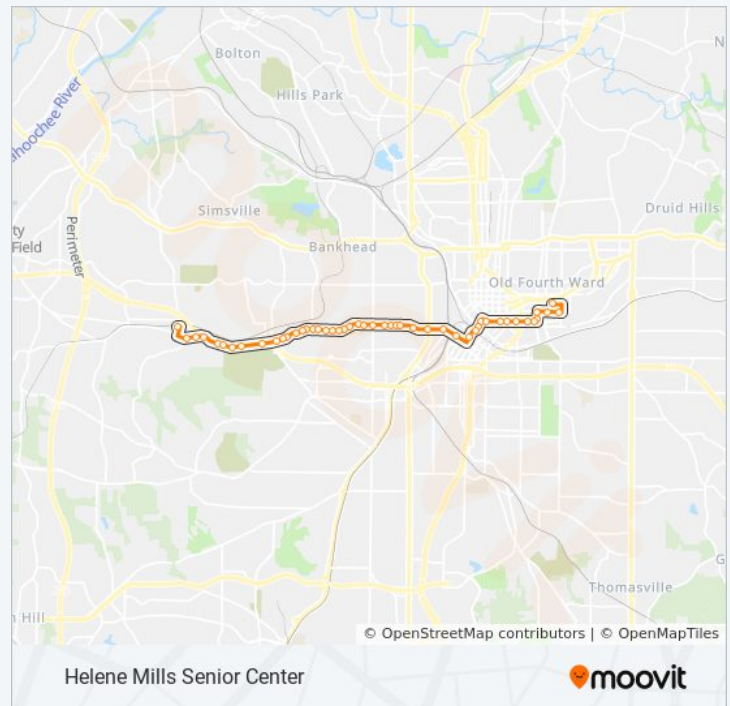

**3 bus Info**  
**Direction:** H.E. Holmes Station  
**Stops:** 47  
**Trip Duration:** 32 min  
**Line Summary:**

- John Wesley Dobbs Ave @ Howell St
- John Wesley Dobbs Ave @ Jackson St
- Jackson St NE @ Irwin St NE
- Jackson St NE @ Old Wheat St NE
- Jackson St @ Edgewood Ave
- Edgewood Ave @ Hilliard St
- Edgewood Ave @ Jesse Hill Jr Dr
- Edgewood Ave SE @ Courtland St SE
- Edgewood Ave @ Peachtree Center Ave
- Edgewood Ave @ Peachtree St
- Forsyth St @ Alabama St (Five Points Station)
- Forsyth Street at Martin Luther King Junior Drive
- Forsyth St SW @ Trinity Ave SW
- Trinity Ave SW @ Ted Turner Dr SW
- Mitchell St SW @ Northside Dr SW
- Tatnall St @ Martin L King Jr Dr
- Itc Entrance
- Martin L King Jr Dr NW @ James P Brawley Dr NW
- Walmart (Mik Jr. Dr. & Sncc Way)
- Martin L King Jr Dr NW @ Joseph E Lowery Blvd NW
- Martin L King Jr Dr NW @ Booker St NW

**Direction: Helene Mills Senior Center**

48 stops

[VIEW LINE SCHEDULE](#)

Hamilton E Holmes Station - Bus Loop  
 Martin L King Jr Dr @ Willis Mill Rd SW

**3 bus Time Schedule**

Helene Mills Senior Center Route Timetable:

Martin L King Jr Dr @ Griffin St

Martin L King Jr Dr @ Sunset Ave

Tatnall St @ Walnut St

Mitchell St @ Northside Dr

Mitchell St @ Mangum St

Mitchell St @ Ted Turner Dr

Peachtree St SW @ Martin L King Jr Dr

Peachtree St at Five Points Station

### 3 bus Info

**Direction:** Helene Mills Senior Center

**Stops:** 48

**Trip Duration:** 33 min

**Line Summary:**

Peachtree St @ Decatur St

Peachtree St @ Auburn Ave NE

Auburn Ave @ Equitable Pl NE