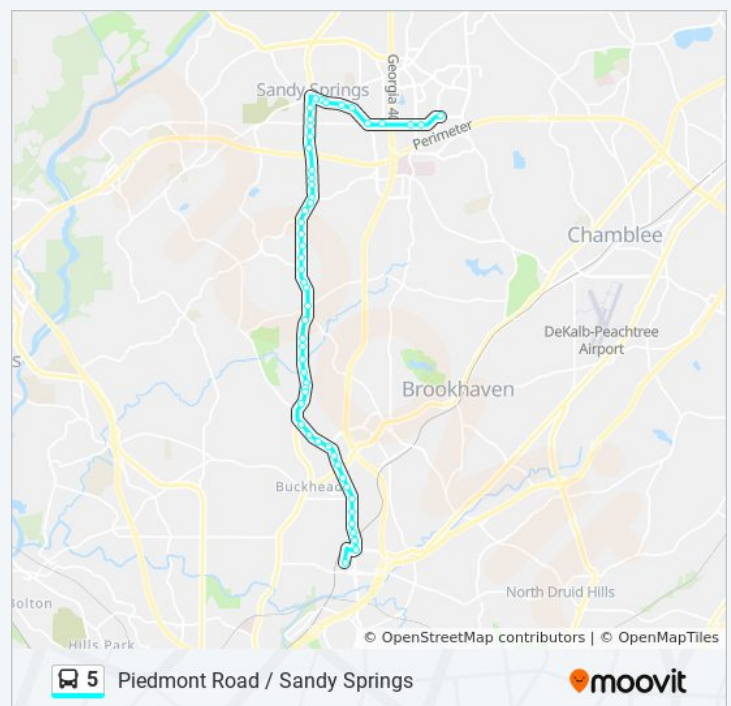

Lindbergh Center Station Route Timetable:

Sunday	12:05 AM - 11:45 PM
Monday	12:05 AM - 11:45 PM
Tuesday	12:05 AM - 11:45 PM
Wednesday	12:05 AM - 11:45 PM
Thursday	12:05 AM - 11:45 PM
Friday	12:05 AM - 11:45 PM
Saturday	12:05 AM - 11:45 PM

**5 bus Info**

**Direction:** Lindbergh Center Station

**Stops:** 52

**Trip Duration:** 40 min

**Line Summary:**

Roswell Rd NE @ Rickenbacker Dr NE

Roswell Rd NE @ Chastain Dr NE

Roswell Rd NE @ Lakemoore Dr