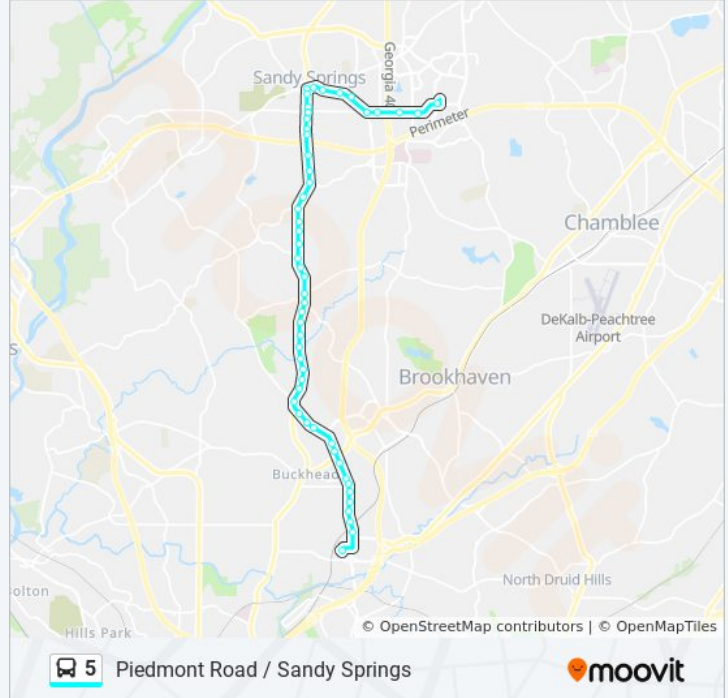

Roswell Rd NE @ Midvale Dr NE
Roswell Rd NE @ Wieuca Rd NE
Roswell Rd NE @ Dilbeck Pl NW
Roswell Rd NE @ Windsor Pkwy NE
Roswell Rd NE @ Mystic Pl NE
Roswell Rd NE @ Township Pkwy
Roswell Rd NE @ Long Island Dr NE
Roswell Rd NE @ E Belle Isle Rd NE
Roswell Rd NE @ Park Ave NE
Roswell Rd @ Osner Dr
Roswell Rd NE @ Beachland Dr NE
Roswell Rd NE @ Green Hill Rd NE
Roswell Rd NE @ Glenridge Dr NE
Roswell Rd NE @ Peruca Pl NE
Roswell Rd NE @ Lake Placid Dr NE
Roswell Rd NE @ Allen Rd NE
Roswell Rd NE @ Carpenter Dr NE
Roswell Rd NE @ 5925
Roswell Rd Ne@Hammond Dr NE
Roswell Rd NE @ Sandy Springs Pl NE
Roswell Rd NE @ Hilderbrand Dr NE
Roswell Rd NE @ Mt Vernon Hwy NE
Mt Vernon Hwy @ Boylston Dr
Johnson Ferry Rd@Harleston Rd
Johnson Ferry Rd@Kayron Dr
Johnson Ferry Rd Ne@Glenridge Dr NE
Hammond Dr NE @ Glenridge Dr NE
Hammond Dr NE @ Barfield Rd
Hammond Dr NE @ Concourse Pkwy
Hammond Dr @ Peachtree Dunwoody Rd
Dunwoody Station