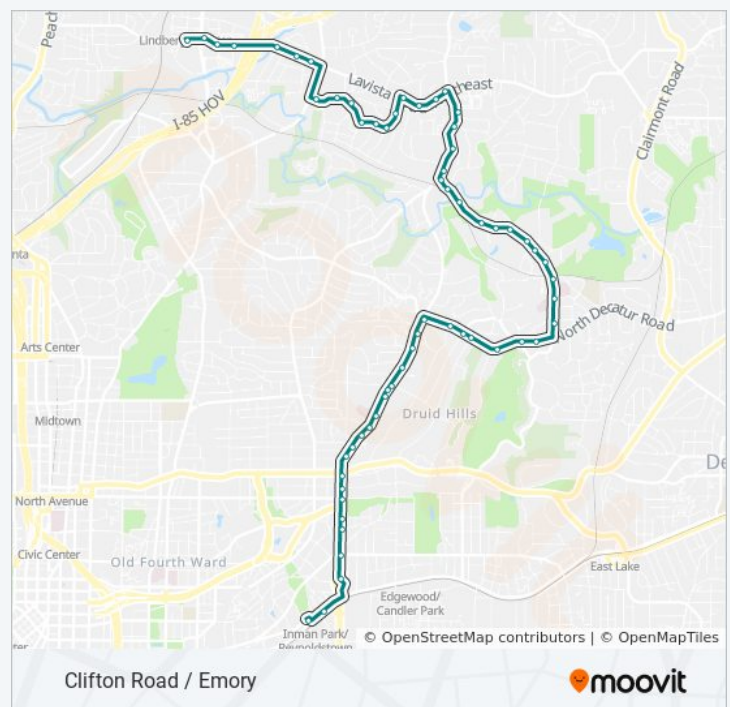

## Direction: Lindbergh Center Station Via Woodland Hills

60 stops

[VIEW LINE SCHEDULE](#)

Inman Park/Reynoldstown Station - North Loop

Dekalb Ave NE @ Degress Ave NE

Moreland Ave @ 327

Moreland Ave @ Mclendon Ave

## 6 bus Time Schedule

Lindbergh Center Station Via Woodland Hills Route  
Timetable:

Sunday	6:05 AM - 11:30 PM
Monday	5:50 AM - 10:45 PM
Tuesday	5:50 AM - 10:45 PM
Wednesday	5:50 AM - 10:45 PM
Thursday	5:50 AM - 10:45 PM
Friday	5:50 AM - 10:45 PM
Saturday	6:10 AM - 10:40 PM

## 6 bus Info

**Direction:** Lindbergh Center Station Via Woodland Hills

**Stops:** 60

**Trip Duration:** 36 min

**Line Summary:**

Clifton Rd NE @ Haygood Dr NE

Clifton Rd NE @ Gatewood Rd NE

Clifton Rd NE @ Houston Mill Rd NE