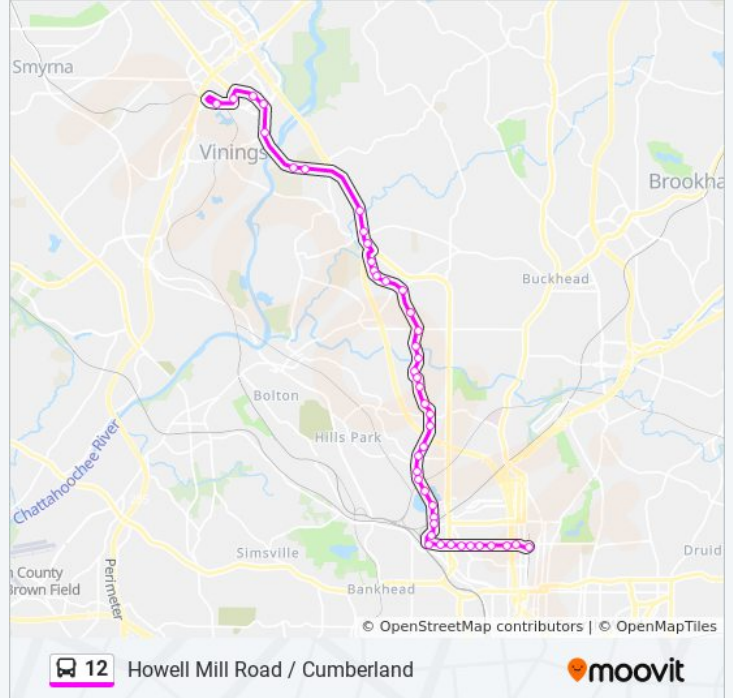

**Direction: Cumberland Transfer Center**

44 stops

[VIEW LINE SCHEDULE](#)

Midtown Station

10th St NE @ Williams St

10th St NW @ Techwood Dr NW

10th St@Holly St

10th St NW @ State St NW

Howell Mill Rd NW @ Collier Rd NW

Howell Mill Rd Nw@Spring Lake PI NW

**12 bus Time Schedule**

Cumberland Transfer Center Route Timetable:

Sunday	12:00 AM - 11:30 PM
Monday	12:00 AM - 11:30 PM
Tuesday	12:00 AM - 11:30 PM
Wednesday	12:00 AM - 11:30 PM
Thursday	12:00 AM - 11:30 PM
Friday	12:00 AM - 11:30 PM
Saturday	12:00 AM - 11:30 PM

**12 bus Info****Direction:** Cumberland Transfer Center**Stops:** 44**Trip Duration:** 48 min**Line Summary:**

Howell Mill Rd NW @ Longwood Dr NW  
 Howell Mill Rd NW @ Woodley Dr NW  
 Howell Mill Rd Nw@Wellesley Dr NW  
 Howell Mill Rd NW @ Wesley Dr NW  
 Howell Mill Rd @ Peachtree Battle  
 Howell Mill Rd NW @ Wesley Rd NW  
 Howell Mill Rd NW @ Nawench Dr NW  
 Howell Mill Rd Nw@Moores Mill Rd NW  
 Howell Mill Rd NW @ Westminster Cir N  
 Howell Mill Rd NW @ Downwood Cir NW  
 Howell Mill Rd @ 3193  
 Howell Mill Rd NW @ 3280  
 Northside Pky NW @ 3419  
 Northside Pky NW @ 3487  
 Northside Pkwy@3715  
 Northside Pkwy NW @ 4111  
 Northside Pkwy @ River Green Dr  
 Cobb Pkwy @ River Pkwy  
 Cobb Pkwy Se@Parkway Pointe SE  
 Cobb Pkwy @ Riverwood Pkwy  
 Akers Mill Road at Cumberland Boulevard  
 Cumberland Transfer Center

## 12 bus Info

**Direction:** Midtown Station

**Stops:** 44

**Trip Duration:** 44 min

**Line Summary:**

10th St Nw@Holly St NW

10th St Nw@Fowler St NW

10th St NW @ Williams St NW