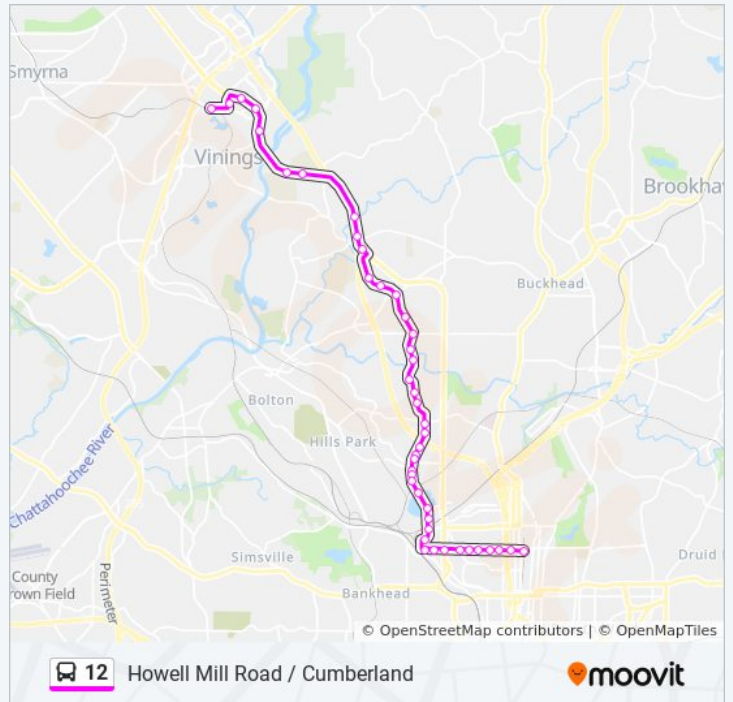

**Direction: Cumberland Transfer Center**

44 stops

[VIEW LINE SCHEDULE](#)

Midtown Station

10th St NE @ Williams St

10th St NW @ Techwood Dr NW

10th St@Holly St

10th St NW @ State St NW

Howell Mill Rd NW @ Trabert Ave NW

Howell Mill Rd NW @ 17th St

Howell Mill Rd NW @ Huff Rd NW

Howell Mill Rd NW @ 14th St NW

Brady Ave@Howell Mill Rd

10th St@Brady Ave

10th St NW @ Image Ave

10th St NW @ Northside Dr NW

10th St NW @ Hemphill Ave NW

10th St NW @ Greenfield St NW

10th St NW @ State St NW

## 12 bus Info

**Direction:** Midtown Station

**Stops:** 44

**Trip Duration:** 44 min

**Line Summary:**

10th St Nw@Holly St NW

10th St Nw@Fowler St NW

10th St NW @ Williams St NW