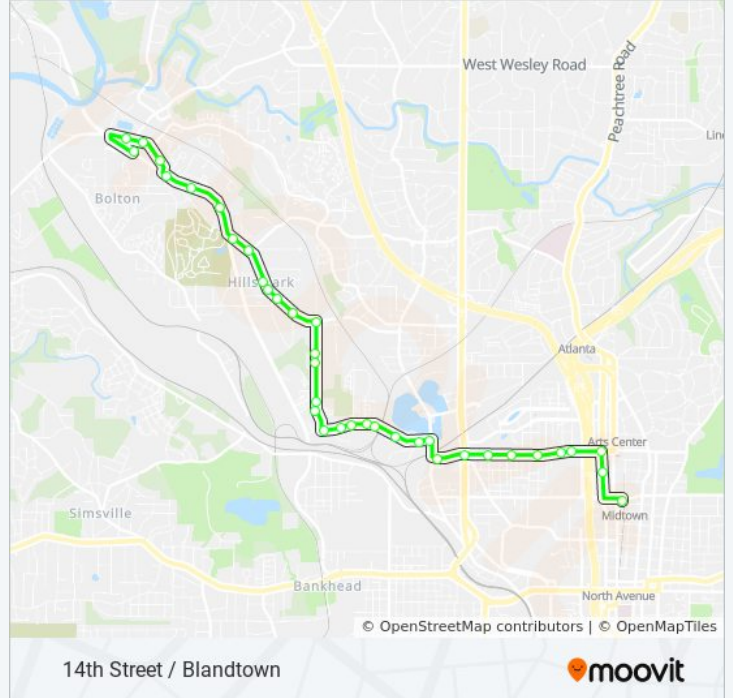

14 bus Info

Direction: Midtown Station

Stops: 36

Trip Duration: 28 min

Line Summary:

Huff Rd Nw@English St NW

Huff Rd Nw@Boyd Ave NW

Huff Rd @ N Ashby St

Huff Rd@Foster St

Huff Rd NW @ Howell Mill Rd NW

14th St NW @ Howell Mill Rd NW

14th St NW @ Northside Dr NW

14th St @ Mcmillan St

14th St @ Snyder St

14th St @ Atlantic Dr

14th St @ Barnes St

14th St @ Fowler St

14th St @ Spring St

Spring St @ 12th St

Midtown Station

Direction: Moores Mill Center

34 stops

[VIEW LINE SCHEDULE](#)

Midtown Station

14 bus Info

Direction: Moores Mill Center

Stops: 34

Trip Duration: 24 min

Line Summary:

Huff Rd Nw@Fairmont Ave NW

Huff Rd Nw@Menlo Dr NW

Huff Rd NW @ Ellsworth Ind Blvd