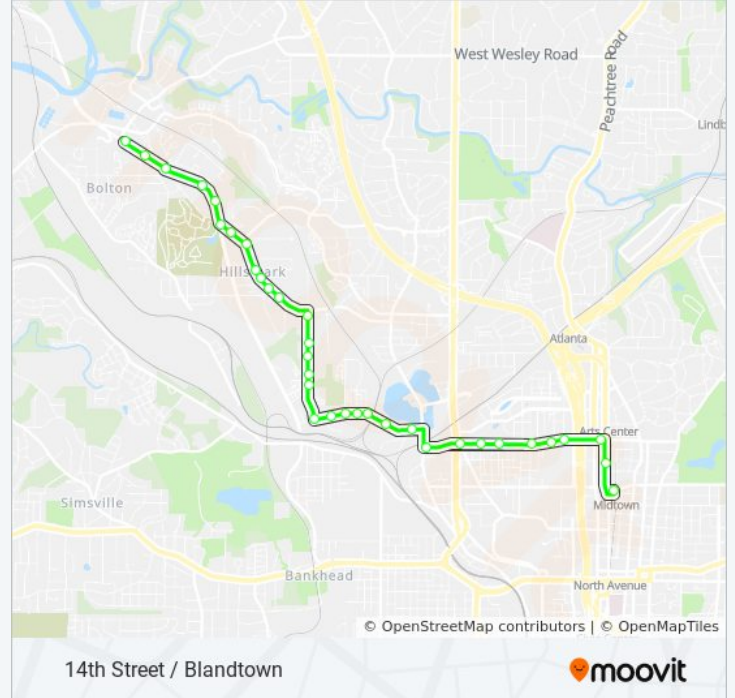

14 bus Info

Direction: Moores Mill Center

Stops: 34

Trip Duration: 24 min

Line Summary:

Huff Rd Nw@Fairmont Ave NW

Huff Rd Nw@Menlo Dr NW

Huff Rd NW @ Ellsworth Ind Blvd

Chattahoochee Ave Nw@Carroll Dr NW

Chattahoochee Ave@1391

Chattahoochee Ave Nw@Logan Cir NW

Chattahoochee Ave NW @ Collier Rd NW

Chattahoochee Ave@1495

Chattahoochee Ave Nw@Marietta Blvd

Marietta Blvd@2095

Marietta Blvd @ Bolton Pl

Marietta Blvd @ Bolton Dr

Marietta Blvd @ Coronet Way

Marietta Blvd NW @ Moores Mill Rd NW

14 bus time schedules and route maps are available in an offline PDF at moovitapp.com. Use the [Moovit App](#) to see live bus times, train schedule or subway schedule, and step-by-step directions for all public transit in Atlanta.