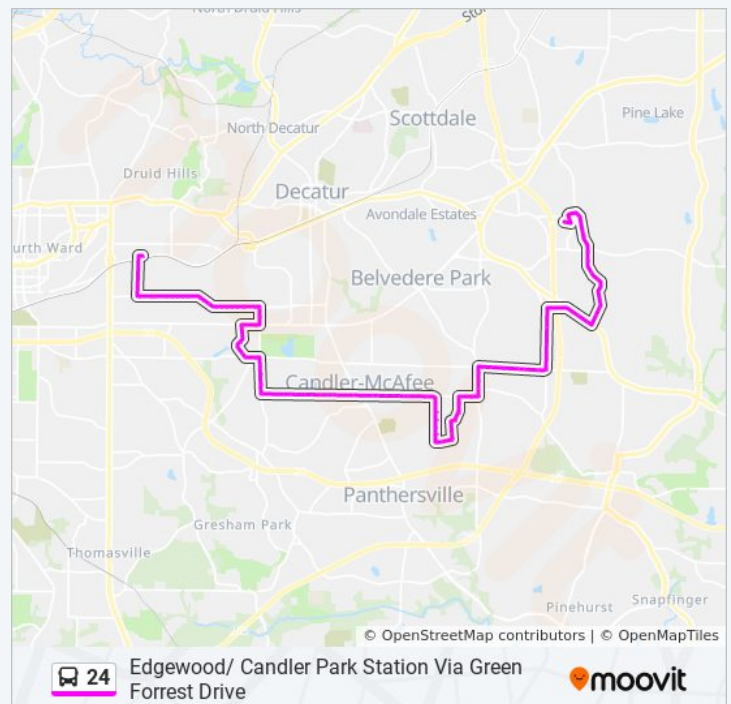

Hosea L Williams Dr NE @ Clay St NE

Hosea L Williams Dr @ Clifton St NE

Hosea L Williams Dr @ Wyman St NE

Hosea L Williams Dr @ Woodbine Ave

Hosea L Williams Dr @ Anniston Ave SE

Hosea L Williams Dr SE @ Mayson Ave

Hosea Williams Dr @ Whitefoord Ave

Whitefoord Ave @ Finley St

Edgewood/Candler Park Station - South Loop

Direction: Edgewood/ Candler Park Station Via Green Forrest Drive

95 stops

[VIEW LINE SCHEDULE](#)

- Indian Creek Station - Inside Bus Loop
- Durham Park Rd@ S Indian Creek Dr
- S Indian Creek Dr@Rowland Rd
- S Indian Creek Dr@Redan Rd
- S Indian Creek Dr@Crossings Way
- S Indian Creek Dr @ Seneca Way
- S Indian Creek Dr @ Carrollwood Dr
- S Indian Creek Dr@Chedworth Way
- S Indian Creek Dr@Indian Creek Cir
- S Indian Creek Dr @ Inca Ct
- Covington Hwy@4414
- Covington Hwy@4360
- Redwing Cir @ Covington Hwy
- Redwing Cir @ Austin Dr
- Austin Dr @ Towers Way
- Austin Dr @ Corey Blvd
- Austin Dr @ Glenwood Rd
- Glenwood Rd @ Iris Ln
- Glenwood Rd @ 4371
- Glenwood Rd @ Hollyhock Ter
- Glenwood Rd @ Misty Valley Rd
- Glenwood Rd @ 4100
- Columbia Dr @ Glenwood Rd
- Columbia Dr @ Spring Lake Dr
- Columbia Dr @ Snapfinger Rd
- Columbia Dr @ McAfee Rd
- McAfee Rd @ Pinedale Pl
- McAfee Rd @ Shamrock Dr
- Shamrock Dr @ Sandusky Dr

24 bus Time Schedule

Edgewood/ Candler Park Station Via Green Forrest Drive Route Timetable:

Sunday	Not Operational
Monday	4:30 AM - 10:30 PM
Tuesday	4:30 AM - 10:30 PM
Wednesday	4:30 AM - 10:30 PM
Thursday	4:30 AM - 10:30 PM
Friday	4:30 AM - 10:30 PM
Saturday	Not Operational

24 bus Info

Direction: Edgewood/ Candler Park Station Via Green Forrest Drive

Stops: 95

Trip Duration: 54 min

Line Summary:

Shamrock Dr @

Shamrock Dr @ Kennard Ln

Kennard Ln @ Green Forrest Dr