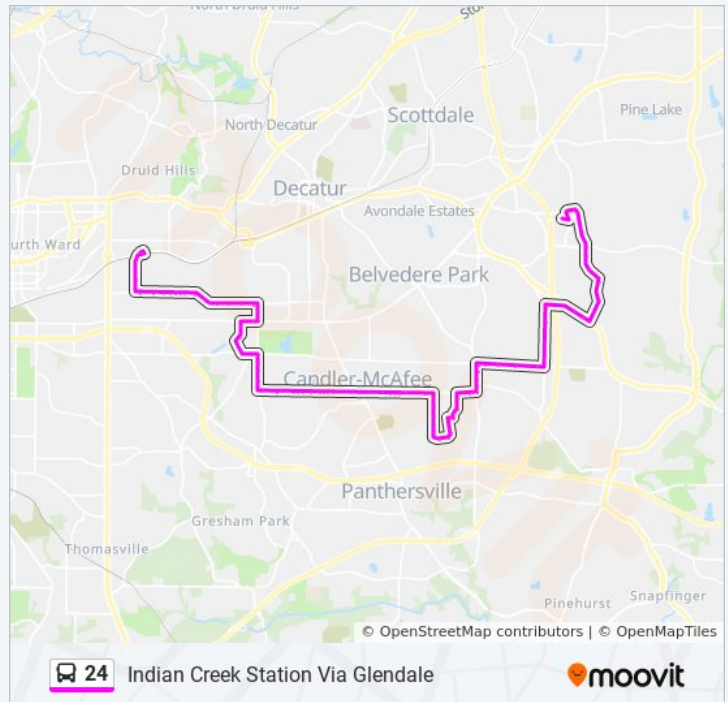

Mcafee Rd @ Daniel Ave

Mcafee Rd @ Quillian Ave

Mcafee Rd @ Keheley Dr

Mcafee Rd @ Marion Cir

Mcafee Rd @ Stanton St

Mcafee Rd @ Hooper St

24 bus Info

Direction: Indian Creek Station Via Glendale

Stops: 93

Trip Duration: 48 min

Line Summary:

Mcafee Rd @ Normal St

Mcafee Rd @ Windyhill Rd

Mcafee Rd @ Candler Rd

Mcafee Rd @ Willa Dr

Mcafee Rd @ Don Juan Ln