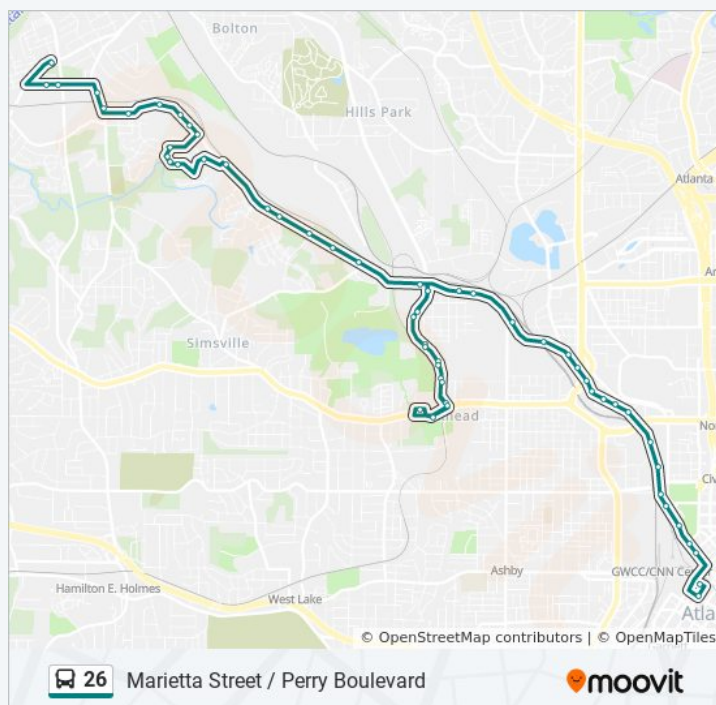

Bankhead Station

Donald L Hollowell Pkwy @ Stiff St

Marietta Blvd @ Donald L Hollowell Pkwy

Marietta Blvd NW @ Jefferson St NW

Marietta Blvd NW @ Rice St NW

Marietta Blvd NW @ 860

Marietta Blvd NW @ 1079

Monday 12:20 AM - 11:00 PM

### 26 bus Info

**Direction:** Bankhead Station Via Carver Hills

**Stops:** 55

**Trip Duration:** 49 min

**Line Summary:**

Marietta St NW @ Marietta Blvd NW

Perry Blvd NW @ Johnson Rd NW

Perry Blvd@1600

Peyton Rd@James Jackson Pkwy

Peyton Rd @ 2770

Bolton Rd @ Parrott Ave

**Direction: Five Points Station**

52 stops

[VIEW LINE SCHEDULE](#)

Bolton Rd @ Parrott Ave

Peyton Rd @ James Jackson Pkwy