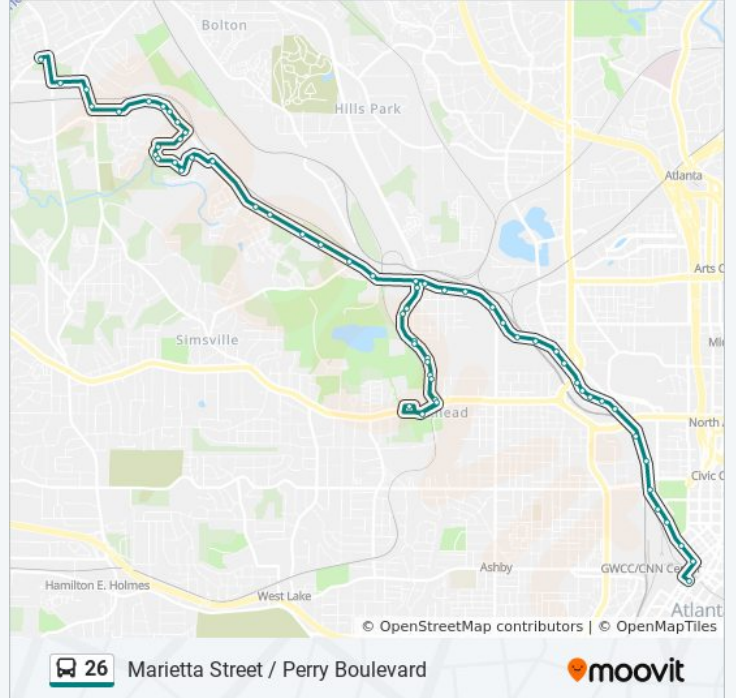

### Direction: Five Points Station Via Carver Hills

59 stops

[VIEW LINE SCHEDULE](#)

Bolton Rd @ Parrott Ave

Peyton Rd @ James Jackson Pkwy

Hollywood Rd @ Burtz St

Hollywood Rd Nw@Perry Blvd NW

Perry Blvd @ Moore St

### 26 bus Time Schedule

Five Points Station Via Carver Hills Route Timetable:

Sunday	5:59 AM - 11:19 PM
Monday	4:39 AM - 11:19 PM
Tuesday	4:39 AM - 11:19 PM
Wednesday	4:39 AM - 11:19 PM
Thursday	4:39 AM - 11:19 PM
Friday	4:39 AM - 11:19 PM
Saturday	5:59 AM - 11:19 PM

### 26 bus Info

**Direction:** Five Points Station Via Carver Hills

**Stops:** 59

**Trip Duration:** 47 min

**Line Summary:**

Mccallie Blvd Nw@Perry Blvd NW  
Perry Blvd NW @ Odessa Dr NW  
Perry Blvd NW @ W Highlands Blvd NW  
Perry Blvd NW @ Habershal Dr NW  
Perry Blvd@1600  
Perry Blvd NW @ Johnson Rd NW  
Marietta St Nw@Rockdale St NW  
Marietta St Nw@Marietta Blvd NW  
Marietta Blvd NW @ W Marietta St NW  
Marietta Blvd NW @ 930  
Marietta Blvd NW @ 860  
Marietta Blvd NW @ Rice St  
Marietta Blvd NW @ Jefferson St NW  
Marietta Blvd @ Donald L Hollowell Pky  
Bankhead Station  
Donald L Hollowell Pkwy @ Stiff St  
Marietta Blvd @ Donald L Hollowell Pkwy  
Marietta Blvd NW @ Jefferson St NW  
Marietta Blvd NW @ Rice St NW  
Marietta Blvd NW @ 860  
Marietta Blvd NW @ 1079  
W Marietta St NW @ Rice St NW  
W Marietta St NW @ Longley Ave NW  
W Marietta St NW @ Herndon St NW  
W Marietta St NW @ Joseph E Lowery Blvd NW  
W Marietta St @ 887  
W Marietta St @ 800  
W Marietta St @ Brady Ave  
Marietta St@Howell Mill Rd  
Marietta St Nw@Hampton St NW  
Marietta St NW @ Boss St NW  
Marietta St Nw@Bankhead Ave NW  
Marietta St Nw@Means St NW

Marietta St Nw@Wallace St NW

Marietta St Nw@584

Marietta St NW @ 491

Marietta St NW @ Simpson St NW

Marietta St @ Baker St NW

Marietta St NW @ Park Ave West

Marietta St @ Centennial Olympic Park Dr

Marietta St & Fairlie St (Atlanta Journal Const)