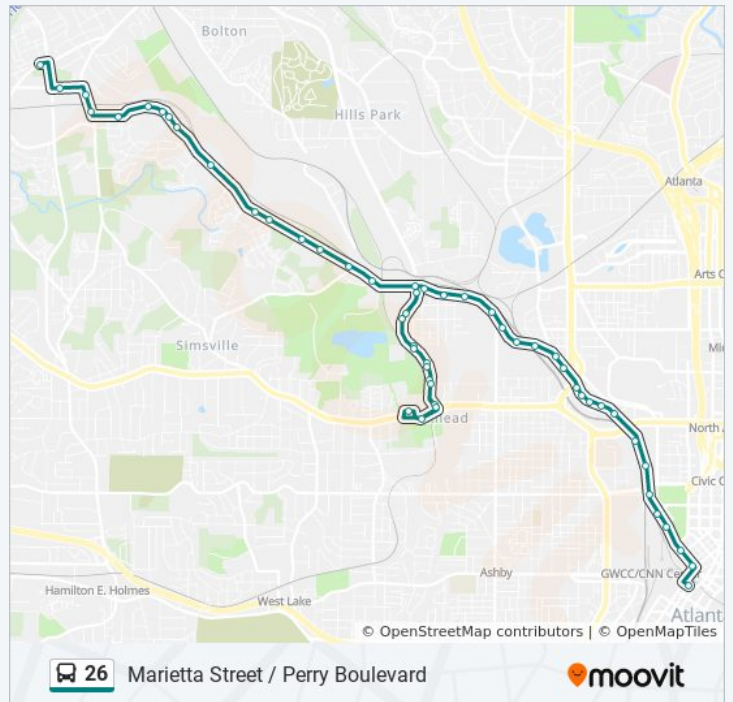

Marietta Blvd NW @ 860

Marietta Blvd NW @ 1079

W Marietta St NW @ Rice St NW

W Marietta St NW @ Longley Ave NW

W Marietta St NW @ Herndon St NW

W Marietta St NW @ Joseph E Lowery Blvd NW

W Marietta St @ 887

W Marietta St @ 800

W Marietta St @ Brady Ave

Marietta St@Howell Mill Rd

Marietta St Nw@Hampton St NW

## 26 bus Info

**Direction:** Five Points Station

**Stops:** 52

**Trip Duration:** 44 min

**Line Summary:**

Marietta St NW @ Boss St NW

Marietta St Nw@Bankhead Ave NW

Marietta St Nw@Means St NW

### Direction: Five Points Station Via Carver Hills

59 stops

[VIEW LINE SCHEDULE](#)

Bolton Rd @ Parrott Ave

Peyton Rd @ James Jackson Pkwy

Hollywood Rd @ Burtz St

Hollywood Rd Nw@Perry Blvd NW

Perry Blvd @ Moore St