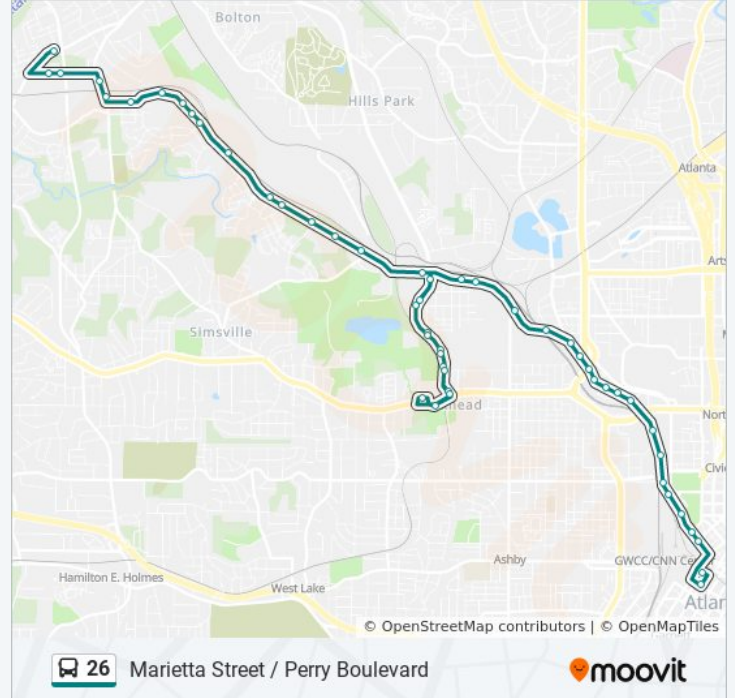

Marietta Blvd NW @ 860

Marietta Blvd NW @ 1079

Marietta St NW @ Marietta Blvd NW

Perry Blvd NW @ Johnson Rd NW

Perry Blvd@1600

Perry Blvd @ Habershal Dr

Perry Blvd @ W Highlands Blvd NW

Perry Blvd NW @ Odessa Dr

Perry Blvd NW @ McCallie Blvd NW

Perry Blvd NW @ Mary George Ave NW

Perry Blvd NW @ 2210

Perry Blvd NW @ 2250

Perry Blvd NW @ 2245

Perry Blvd NW @ Moore St NW

Hollywood Rd NW @ Perry Blvd NW

Hollywood Rd @ Burtz St

### Direction: Bankhead Station Via Carver Hills

55 stops

[VIEW LINE SCHEDULE](#)

### 26 bus Time Schedule

Bankhead Station Via Carver Hills Route Timetable:

Sunday

12:20 AM - 11:00 PM

Alabama St @ Broad St (Five Points Station)

Peachtree St @ Martin L King Jr Dr

Marietta St NW @ Ted Turner Dr