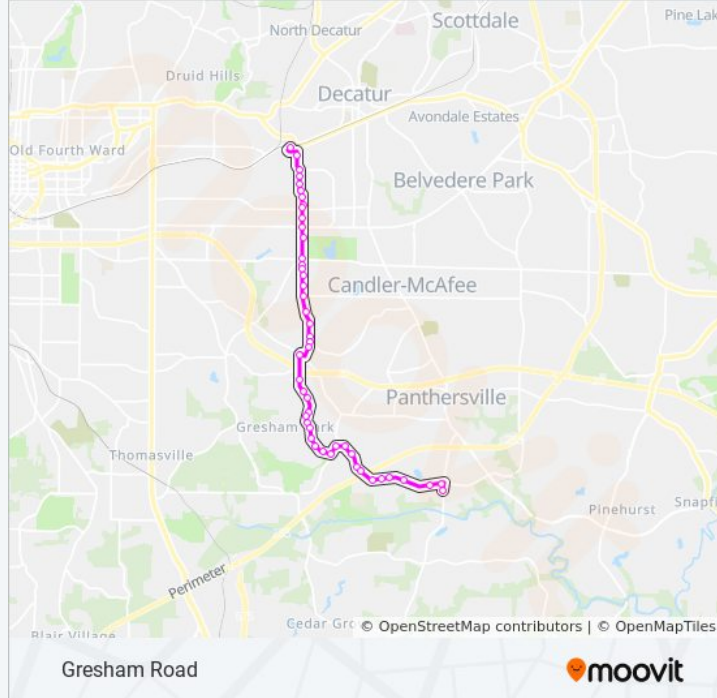

2nd Ave @ East Dr

2nd Ave @ Trailwood Rd

2nd Ave @ Camellia Dr

2nd Ave @ McAfee Rd

2nd Ave @ Cogar Dr

2nd Ave @ 1900

2nd Ave @ Dancing Fox Rd

2nd Ave @ Swazey Dr

2nd Ave SE @ Glenwood Ave SE

2nd Ave SE @ Alston Dr SE

2nd Ave SE @ Memorial Dr SE

2nd Ave SE @ 90

2nd Ave NE @ Hosea L Williams Dr NE

2nd Ave @ Northern St

2nd Ave @ Gordon St

2nd Ave @ 342

2nd Ave @ Beaty Pl

2nd Ave @ Bryan Pl

2nd Ave @ E Lake Dr

E Lake Dr @ 3rd Ave

East Lake Station - South Loop

Direction: East Lake Station Via Corral Drive

52 stops

[VIEW LINE SCHEDULE](#)

Gsu/Perimeter College - Decatur Campus

Clifton Springs Rd @ 2984

Clifton Springs Rd @ 2946

34 bus Time Schedule

East Lake Station Via Corral Drive Route Timetable:

Sunday	6:24 AM - 9:04 AM
Monday	4:34 AM - 8:31 AM
Tuesday	4:34 AM - 8:31 AM
Wednesday	4:34 AM - 8:31 AM