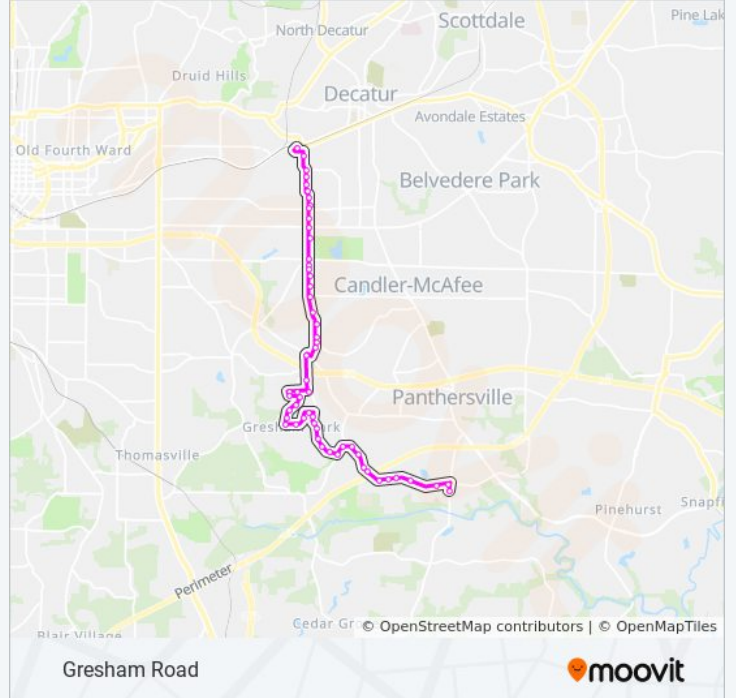

2nd Ave @ Bryan Pl

2nd Ave @ E Lake Dr

E Lake Dr @ 3rd Ave

East Lake Station - South Loop

Direction: East Lake Station Via Vicki Lane

56 stops

[VIEW LINE SCHEDULE](#)

Gsu/Perimeter College - Decatur Campus

Sunday	5:41 AM - 8:21 AM
Monday	5:11 AM - 7:48 AM
Tuesday	5:11 AM - 7:48 AM
Wednesday	5:11 AM - 7:48 AM
Thursday	5:11 AM - 7:48 AM
Friday	5:11 AM - 7:48 AM
Saturday	5:41 AM - 8:21 AM

34 bus Info

Direction: East Lake Station Via Vicki Lane

Stops: 56

Trip Duration: 34 min

Line Summary:

Gresham Rd SE @ Cottonwood Dr
Gresham Rd SE @ Corral Dr SE
Gresham Rd SE @ Wee Kirk Rd SE
Gresham Rd SE @ 2926
Gresham Rd SE @ Tally Ho Dr SE
Gresham Rd SE @ Zane Grey Dr
Boulderview Dr SE @ Horseshoe Dr SE
Boulderview Dr SE @ Sahara Dr
Boulderview Dr SE @ 1882
Boulderview Dr SE @ Rollingwood Ln
Rollingwood Ln SE @ 2796
Rollingwood Ln Se@2740
Rollingwood Ln SE @ 2684
Rollingwood Ln Se@Flintwood Dr
Flintwood Dr Se@Flagstone Dr
Vicki Ln Se@Flagstone Dr
Vicki Ln Se@1897
Vicki Ln SE @ Gresham Rd
Gresham Rd SE @ Welland Ave SE
Gresham Rd SE @ Flat Shoals Rd SE
2nd Ave @ Tilson Rd
2nd Ave @ 2319
2nd Ave @ East Dr
2nd Ave @ Trailwood Rd
2nd Ave @ Camellia Dr
2nd Ave @ McAfee Rd
2nd Ave @ Cogar Dr
2nd Ave @ 1900
2nd Ave @ Dancing Fox Rd
2nd Ave @ Swazey Dr
2nd Ave SE @ Glenwood Ave SE
2nd Ave SE @ Alston Dr SE
2nd Ave SE @ Memorial Dr SE