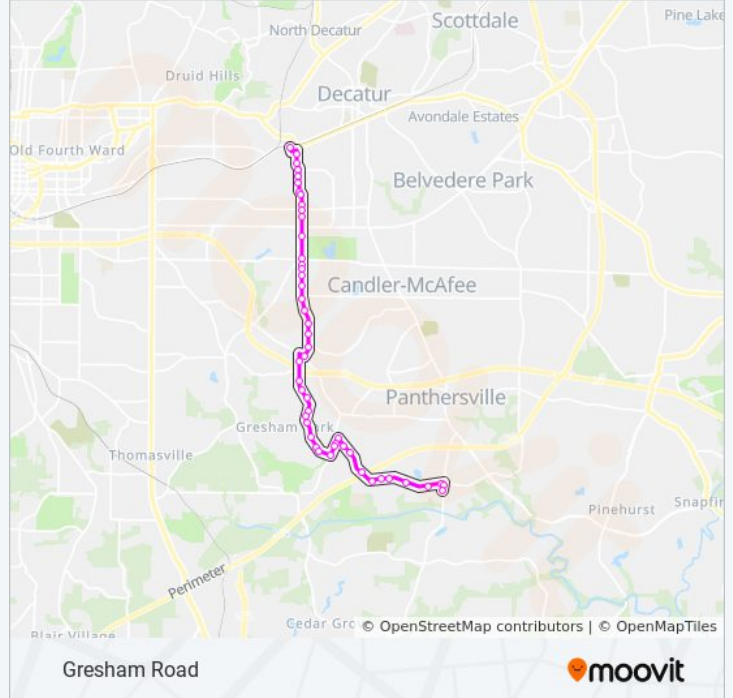

34 bus Info

Direction: Gsu Perimeter College

Stops: 47

Trip Duration: 29 min

Line Summary:

- 2nd Ave @ Longdale Dr
- 2nd Ave @ Joseph Ct
- 2nd Ave @ Tilson Rd
- 2nd Ave SE @ Flat Shoals Rd SE
- Gresham Rd SE @ Flat Shoals Rd (Wal-Mart)
- Gresham Rd SE @ Welland Ave SE
- Gresham Rd SE @ Vicki Ln SE
- Gresham Rd SE @ Flintwood Dr SE
- Gresham Rd Se@Boulderview Rd SE
- Gresham Rd @ Zane Grey Dr
- Gresham Rd @ Tally Ho Dr
- Gresham Rd @ Wee Kirk Rd
- Gresham Rd @ Corral Dr
- Gresham Rd SE @ Cottonwood Dr
- Gresham Rd Se@Clifton Church Rd
- Clifton Church Rd@Clifton Springs W
- Clifton Church Rd SE @ Meadowview Dr SE
- Clifton Springs Rd@Clifton Church
- Clifton Springs Rd @ Clifton Springs Way
- Clifton Springs Rd@Corbin Ave
- Clifton Springs Rd @ Aylesbury Loop
- Clifton Springs Rd @ Bunny Ln
- Clifton Springs Rd @ Pine Springs Mnr
- Clifton Springs Rd @ Clifton Springs Mnr
- Clifton Springs Rd @ Wildcat Rd
- Clifton Springs Rd @ 2946
- Clifton Springs Rd @ Panthersville Rd
- Gsu/Perimeter College - Decatur Campus

Direction: Gsu Perimeter College Via Corral Drive

51 stops

[VIEW LINE SCHEDULE](#)

34 bus Time Schedule

Gsu Perimeter College Via Corral Drive Route
Timetable:

Sunday	3:50 PM - 11:50 PM
Monday	3:55 PM - 11:55 PM