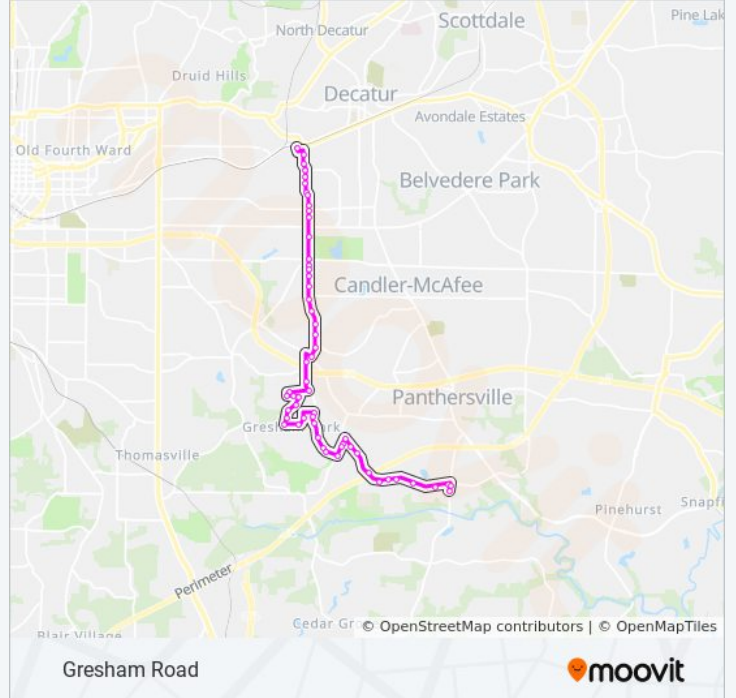

2nd Ave @ Bryan Pl

2nd Ave @ E Lake Dr

E Lake Dr @ 3rd Ave

East Lake Station - South Loop

Direction: East Lake Station Via Vicki Lane

56 stops

[VIEW LINE SCHEDULE](#)

Gsu/Perimeter College - Decatur Campus

Direction: Gsu Perimeter College Via Vicki Lane

56 stops

[VIEW LINE SCHEDULE](#)

East Lake Station - South Loop

E Lake Dr @ 3rd Ave

E Lake Dr @ Johnston Pl

2nd Ave @ E Lake Dr

2nd Ave @ Bryan Pl

2nd Ave @ Beaty Pl

2nd Ave @ 351

2nd Ave @ Oakview Rd

2nd Ave @ Northern St

2nd Ave @ Hosea L Williams Dr

2nd Ave SE @ Cottage Grove Ave

34 bus Time Schedule

Gsu Perimeter College Via Vicki Lane Route

Direction: Gsu Perimeter College Via Vicki Lane

Stops: 56

Trip Duration: 34 min

Line Summary:

2nd Ave SE @ Alston Dr SE
 2nd Ave SE @ Glenwood Ave SE
 2nd Ave @ Swazey Dr
 2nd Ave @ Dancing Fox Rd
 2nd Ave @ 1900
 2nd Ave @ Khalil Dr
 2nd Ave @ Lilac Ln
 2nd Ave @ Camellia Dr
 2nd Ave @ Longdale Dr
 2nd Ave @ Joseph Ct
 2nd Ave @ Tilson Rd
 2nd Ave SE @ Flat Shoals Rd SE
 Gresham Rd SE @ Flat Shoals Rd (Wal-Mart)
 Gresham Rd SE @ Welland Ave SE
 Gresham Rd SE @ Vicki Ln SE
 Vicki Ln Se@Flagstone Dr SE
 Flagstone Dr SE @ Flintwood Dr SE
 Flintwood Dr SE @ Rockcliff Rd SE
 Rollingwood Ln SE @ Flintwood Dr SE
 Rollingwood Ln SE @ 2679
 Rollingwood Ln SE @ 2725
 Rollingwood Ln SE @ 2787
 Rollingwood Ln @ Boulderview Dr
 Boulderview Dr SE @ 1895
 Boulderview Dr @ Sahara Dr
 Boulderview Dr SE @ Gresham Rd SE
 Gresham Rd @ Zane Grey Dr
 Gresham Rd @ Tally Ho Dr
 Gresham Rd @ Wee Kirk Rd
 Gresham Rd @ Corral Dr
 Gresham Rd SE @ Cottonwood Dr
 Gresham Rd Se@Clifton Church Rd
 Clifton Church Rd@Clifton Springs W