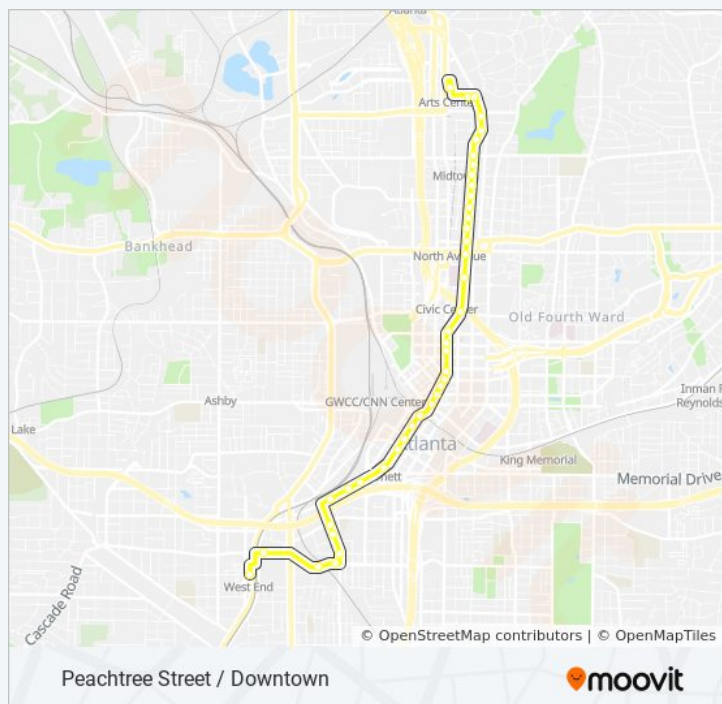

Peachtree St NE @ 8th St NE

Peachtree St @ 7th St

Peachtree St @ 6th St

Peachtree St @ 5th St

Peachtree St @ 4th St NE

Peachtree St @ 3rd St NE

Peachtree St NE @ Ponce De Leon Ave

Peachtree St NE @ North Ave NE

Peachtree St NE @ Renaissance Pky NE

Peachtree St NE @ Ivan Allen Jr Blvd

Peachtree St & Baker St (Suntrust Bldg)

Peachtree St @ John Portman Blvd

Peachtree St @ John Portman Blvd (P'Tree Ctr Station)

Peachtree St @ Ellis St

Peachtree St NE @ John W Dobbs Ave NE

Peachtree St @ Luckie St

Peachtree St NW @ Poplar St

Peachtree St NE @ Edgewood Ave SE

Peachtree St @ Alabama St (Five Points Station)

Peachtree St @ Martin L King Jr Dr

Peachtree St SW @ Mitchell St SW

Peachtree St SW @ Trinity Ave SW

Peachtree St SW @ Brotherton Transportation Mall

Whitehall St SW @ Spring St SW

Whitehall St SW @ 385

Whitehall St SW @ Whitehall Terr SW

Mcdaniel St SW @ Fulton St SW

Mcdaniel St SW @ 565

Mcdaniel St Sw@Glenn St SW

Ralph D Abernathy Blvd @ Mcdaniel Stsw

Ralph D Abernathy Blvd @ Humphrie St

Ralph D Abernathy Blvd @ Murphy Ave

Stops: 41

Trip Duration: 32 min

Line Summary: