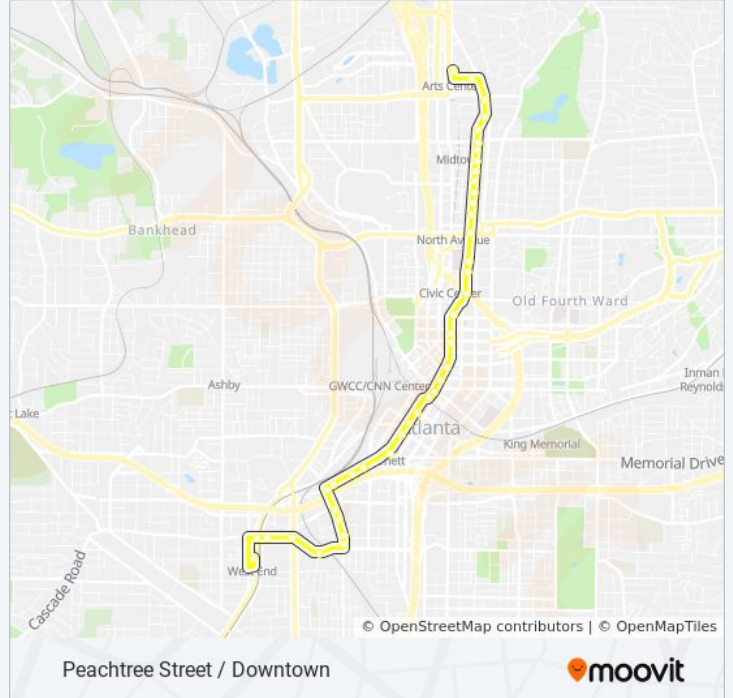

**40 bus Info**  
**Direction:** Arts Center Station  
**Stops:** 41  
**Trip Duration:** 32 min  
**Line Summary:**

- West End Station
- Ralph D Abernathy Blvd @ W Whitehall St
- Ralph D Abernathy Blvd @ Murphy Ave
- Ralph D Abernathy Blvd @ Metropolitan Pkwy SW
- Ralph D Abernathy Blvd @ Humphries St SW
- Mcdaniel St @ Ralph D Abernathy Blvd
- Mcdaniel St SW @ Glenn St SW
- Mcdaniel St SW @ 565
- Mcdaniel St SW @ Fulton St SW
- Mcdaniel St SW @ Whitehall St SW
- Whitehall St Sw@Whitehall Ter SW
- Whitehall St Sw@400
- Whitehall St SW @ Ted Turner Dr SW
- Peachtree St SW @ Brotherton Transportation Mall
- Peachtree St SW @ Trinity Ave SW
- Peachtree St SW @ Mitchell St SW
- Peachtree St SW @ Martin L King Jr Dr
- Peachtree St at Five Points Station
- Peachtree St @ Decatur St
- Peachtree St @ Auburn Ave NE
- Peachtree St NE @ John Wesley Dobbs Ave NE

Peachtree St @ Andrew Young Intl Blvd

Peachtree St @ Andrew Young Intl Blvd  
(Peachtree Ctr Stn)

Peachtree St @ Baker St

Peachtree St @ Ralph McGill Blvd

Peachtree St @ Pine St NE

Peachtree St at Renaissance Pkwy

Peachtree St @ 10th St

Peachtree St @ 11th St

Peachtree St @ 12th St

Peachtree St@14th St

15th St NE @ Peachtree St NE

Arts Center Station

### Direction: West End Station

41 stops

[VIEW LINE SCHEDULE](#)

Arts Center Station

15th St NE @ Arts Center Way NE

15th St NE @ Peachtree St NE

Peachtree St @ 14th St NE

Peachtree St @ 12th St NE