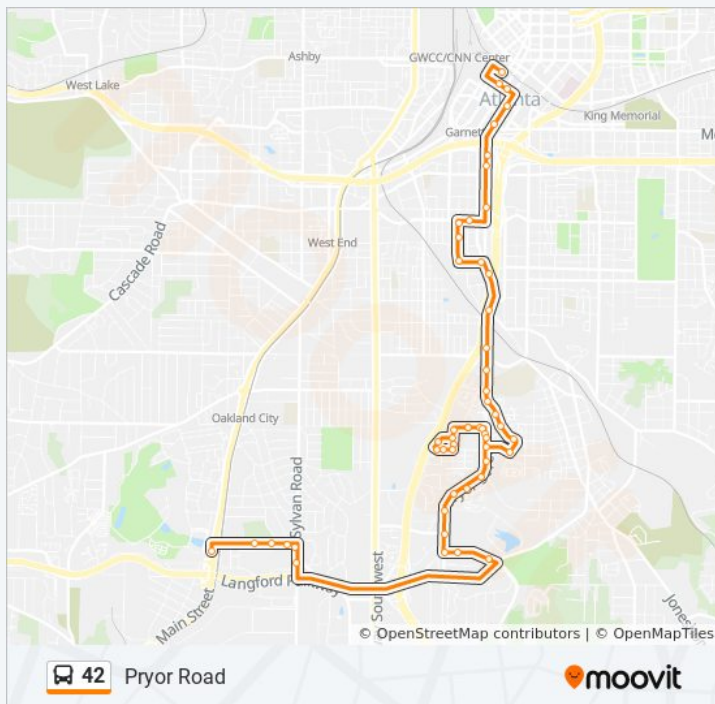

Pryor Rd@Thirkeld Ave

Meldon Ave @ Troup St

Moury Ave SW @ Middleton St

Moury Ave @ Thirkeld

Moury Ave SW @ 204

Moury Ave@Pryor Rd

Pryor Rd Sw@Manford Rd SW

Pryor Rd Sw@University Ave

Pryor Rd @ University Ave

Pryor Rd Sw@Ridge Ave SW

Pryor St Sw@Doane St SW

Hendrix Ave SW @ Pryor St

Cooper St @ Hendrix Ave

Direction: Five Points Station Via Cooper Street

Stops: 52

Trip Duration: 33 min

Line Summary:

Cooper St SW @ Love St SW

Cooper St @ Ralph D Abernathy Blvd

Ralph D Abernathy Blvd @ Formwalt St

Central Ave Sw@Glenn St SW

Central Ave SW @ Alice St SW

Central Ave@Pulliam St

Central Ave SW @ Pulliam St SW

Central Ave SW @ Mitchell St SW

Mlk Jr Dr & Pryor St

Martin Luther King Jr Dr & Peachtree St

Alabama St @ Peachtree St (Five Points Station)

Direction: Lakewood/ Ft. Mcpherson Station

54 stops

[VIEW LINE SCHEDULE](#)