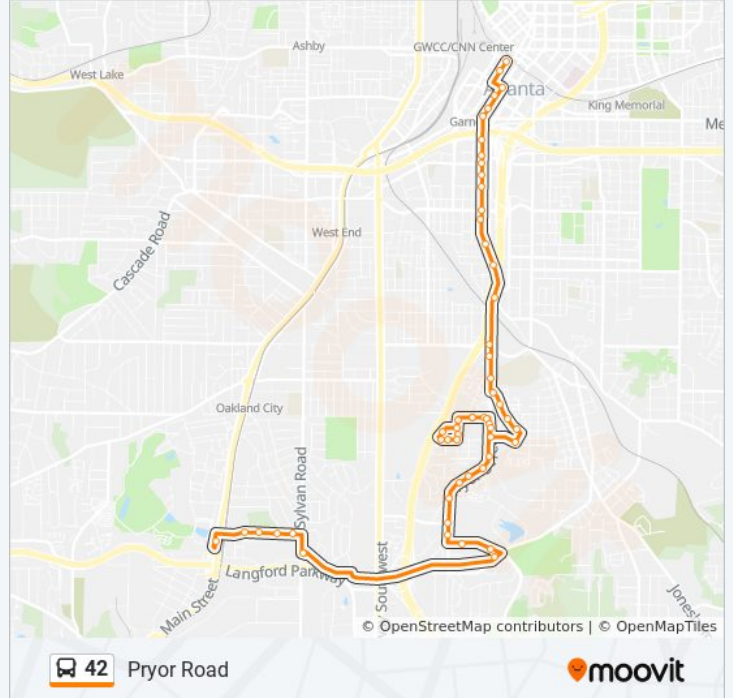

Pryor Rd @ University Ave

Pryor Rd Sw@Ridge Ave SW

Pryor St Sw@Doane St SW

Hendrix Ave SW @ Pryor St

Cooper St @ Hendrix Ave

Direction: Five Points Station Via Cooper Street

Stops: 52

Trip Duration: 33 min

Pryor Rd SW @ St Johns Ave SW

Lakewood Way Sw@215

Lakewood Way Sw@Hilltop Dr SW

Lakewood Ave @ Lakewood Way

Sylvan Rd Sw@Estes Dr

Astor Ave @ Sylvan Ridge Dr

Astor Ave Sw@Billups St SW

Astor Ave Sw@1069

Astor Ave@Arrow St

Lakewood/Ft Mcpherson Station

Direction: Lakewood/ Ft. Mcpherson Station Via Amal Drive

58 stops

[VIEW LINE SCHEDULE](#)

Alabama St @ Peachtree St (Five Points Station)

Peachtree St @ Martin L King Jr Dr