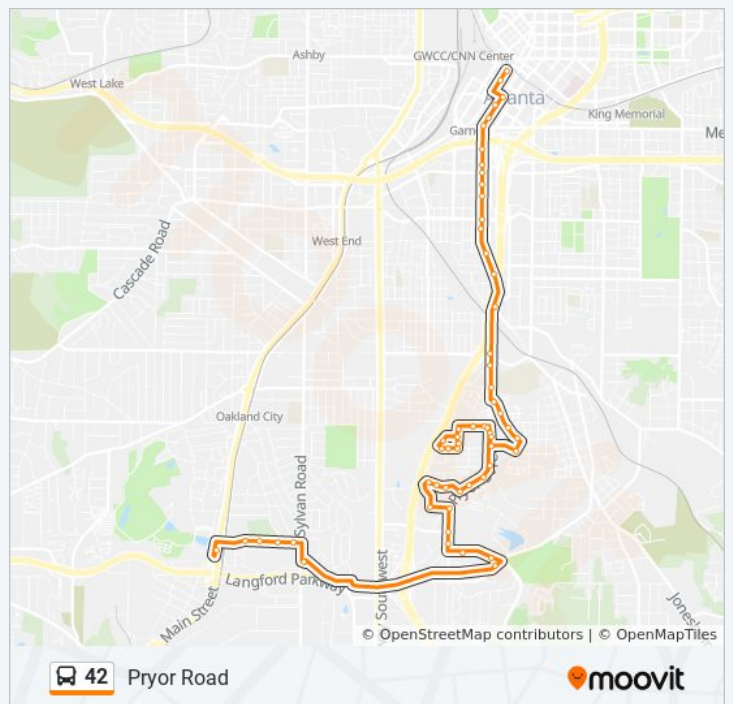

Pryor Rd Sw@Manford Rd SW

Moury Ave@Pryor Rd

Moury Ave@204

Moury Ave@Thirkeld Ave

Moury Ave@Middleton St

Troup St @ Meldon Ave

Meldon Ave @ Pryor Rd

Pryor Rd Sw@Thirkeld Ave

42 bus Info

Direction: Lakewood/ Ft. Mcpherson Station Via Amal Drive

Stops: 58

Trip Duration: 31 min

Line Summary:

Arthur Langford Jr PI SW @ Pryor Rd SW
Arthur Langford Jr PI SW @ Bowen Cir SW
Lincoln St SW @ Arthur Langford Jr PI SW
Lincoln St Sw@Thornton St
Thornton St Sw@Lincoln St SW
Thornton St@Thornton PI
Thornton St SW @ Arthur Langford Jr PI SW
Arthur Langford Jr PI SW @ Booker St SW
Arthur Langford Jr PI SW @ Joyland PI
Arthur Langford Jr PI SW @ 220
Arthur Langford Jr PI SW @ Pryor Rd SW
Pryor Rd@Thirkeld Ave
Pryor Rd Sw@Pryor Cir SW
Pryor Rd Sw@Claire Dr
Pryor Rd Sw@Amal Dr
Pryor Rd Sw@Amal Dr SW
Amal Dr@Giben Dr
Amal Dr @ Giben Rd
Amal Dr @ Bond Dr
Bond Dr @ Ashwood Ave
Ashwood Ave @ Pryor Rd
Pryor Rd@Fair Dr
Pryor Rd SW @ St Johns Ave SW
Lakewood Way Sw@215
Lakewood Way Sw@Hilltop Dr SW
Lakewood Ave @ Lakewood Way
Sylvan Rd Sw@Estes Dr
Astor Ave @ Sylvan Ridge Dr
Astor Ave Sw@Billups St SW
Astor Ave Sw@1069
Astor Ave@Arrow St
Lakewood/Ft Mcpherson Station

Direction: Lakewood/ Ft. Mcpherson Station Via Cooper Street

56 stops

[VIEW LINE SCHEDULE](#)

Alabama St @ Peachtree St (Five Points Station)

Peachtree St @ Martin L King Jr Dr

Mitchell St SW @ Pryor St SW