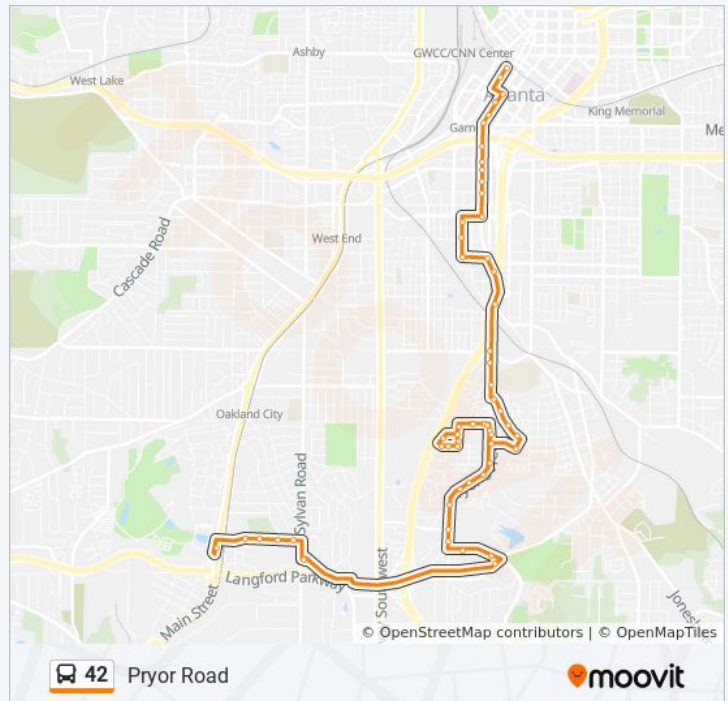

Pryor Rd @ University Ave

Pryor Rd Sw@Ridge Ave SW

Pryor St Sw@Doane St SW

Hendrix Ave SW @ Pryor St

Cooper St @ Hendrix Ave

Direction: Five Points Station Via Cooper Street

Stops: 52

Trip Duration: 33 min

Pryor Rd SW @ University Ave SW

Pryor Rd Sw@University Ave

Pryor Rd Sw@Manford Rd SW

Moury Ave@Pryor Rd

Moury Ave@204

Moury Ave@Thirkeld Ave

Moury Ave@Middleton St

Troup St @ Meldon Ave

Meldon Ave @ Pryor Rd

Pryor Rd Sw@Thirkeld Ave

Arthur Langford Jr Pl SW @ Pryor Rd SW

42 bus Time Schedule

Lakewood/ Ft. Mcpherson Station Via Cooper Street
Route Timetable:

Sunday	Not Operational
Monday	4:15 PM - 6:15 PM
Tuesday	4:15 PM - 6:15 PM
Wednesday	4:15 PM - 6:15 PM
Thursday	4:15 PM - 6:15 PM
Friday	4:15 PM - 6:15 PM
Saturday	Not Operational

42 bus Info

Direction: Lakewood/ Ft. Mcpherson Station Via Cooper Street

Stops: 56

Trip Duration: 33 min

Line Summary:

Arthur Langford Jr PI SW @ Bowen Cir SW

Lincoln St SW @ Arthur Langford Jr PI SW

Lincoln St Sw@Thornton St