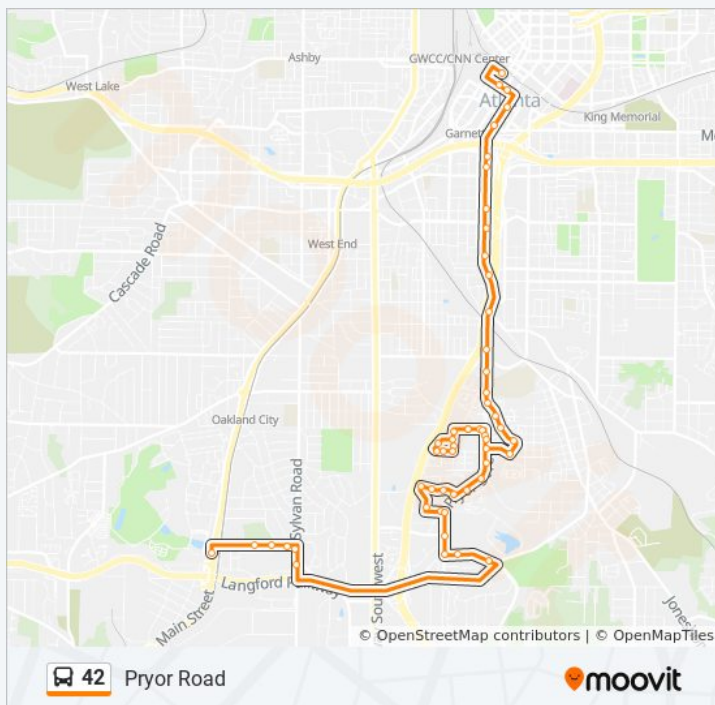

Monday	4:40 AM - 6:40 PM
Tuesday	4:40 AM - 6:40 PM
Wednesday	4:40 AM - 6:40 PM
Thursday	4:40 AM - 6:40 PM
Friday	4:40 AM - 6:40 PM
Saturday	Not Operational

42 bus Info

Direction: Five Points Station Via Amal Drive

Stops: 54

Trip Duration: 32 min

Line Summary:

Pryor Rd@Thirkeld Ave
 Meldon Ave @ Troup St
 Moury Ave SW @ Middleton St
 Moury Ave @ Thirkeld
 Moury Ave SW @ 204
 Moury Ave@Pryor Rd
 Pryor Rd Sw@Manford Rd SW
 Pryor Rd Sw@University Ave
 Pryor Rd @ University Ave
 Pryor Rd Sw@Ridge Ave SW
 Pryor St Sw@Doane St SW
 Central Ave Sw@Dodd Ave SW
 Central Ave Sw@Ralph David Abernath
 Central Ave Sw@Glenn St SW
 Central Ave SW @ Alice St SW
 Central Ave@Pulliam St
 Central Ave SW @ Pulliam St SW
 Central Ave SW @ Mitchell St SW
 Milk Jr Dr & Pryor St
 Martin Luther King Jr Dr & Peachtree St
 Alabama St @ Peachtree St (Five Points Station)

Direction: Five Points Station Via Cooper Street

52 stops

[VIEW LINE SCHEDULE](#)

Lakewood/Ft Mcpherson Station
 Astor Ave Sw@1082
 Astor Ave Sw@Billups St SW
 Astor Ave Sw@Sylvan Ridge Dr SW
 Astor Ave Sw@Sylvan Rd SW
 Sylvan Rd Sw@Estes Dr
 Lakewood Way Sw@Hilltop Dr SW
 Lakewood Way Sw@215

Pryor Rd @ University Ave

Pryor Rd Sw@Ridge Ave SW

Pryor St Sw@Doane St SW

Hendrix Ave SW @ Pryor St

Cooper St @ Hendrix Ave

Direction: Five Points Station Via Cooper Street

Stops: 52

Trip Duration: 33 min