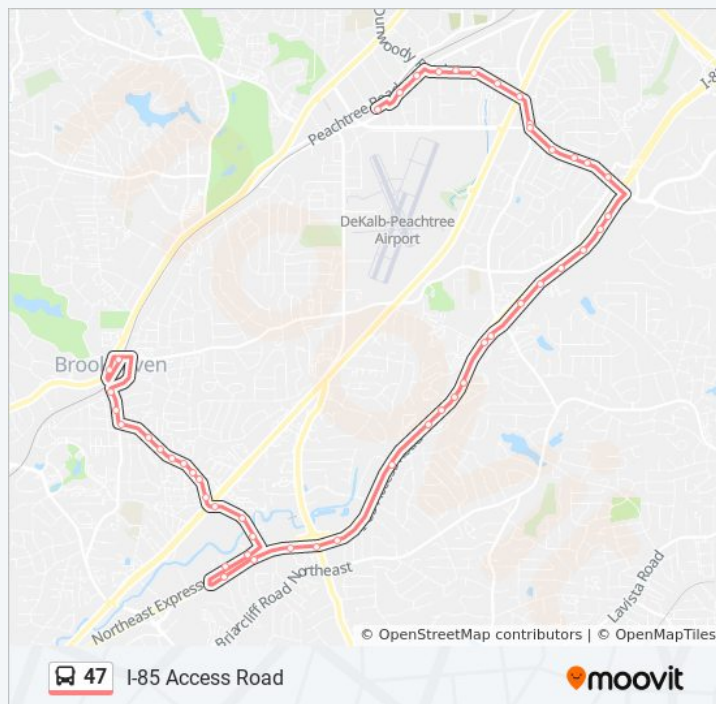

Briarwood Rd NE @ Limehurst Dr

Briarwood Rd NE @ Yancy Ln NE

Briarwood Rd NE @ Briarwood Way

Briarwood Rd NE @ Pine Cone Ln NE

Briarwood Rd NE @ Keys Crossing

Briarwood Rd NE @ 3446

Briarwood Rd NE @ Buford Hwy NE

Briarwood Rd@1775

Briarwood Rd@Briarwood Ind Ct

Northeast Expy@Briarwood Ct NE

Northeast Expy@1690

Northeast Expy @ Cliff Valley Way

Northeast Expy Ne@1777

Northeast Expy Ne@1849

No Passengers - Northeast Expy @ Clairmont Rd

Northeast Expy@2501

Northeast Expy @ 2515 (Entrance)

Northeast Expy @ 2515 (Exit)

Northeast Expy @ Peachwood Cir S

Northeast Expy @ Peachwood Cir N

Northeast Expy @ 2805

I-85 Access Rd North (N.E. Expy) @ 3001

I-85 Access Rd North (N.E. Expy) @ Colonial Way

I-85 Access Rd North (N.E. Expy) @ 3185

I-85 Access Rd North (N.E. Expy) @ 3265

I-85 Access Rd North (N.E. Expy) @ 3355

I-85 Access Rd North (N.E. Expy) @ Woodcock Blvd

Chamblee Tucker Rd @ Dekalb Technology Pkwy

Chamblee Tucker Rd @ Ascot Ct

Chamblee Tucker Rd @ Holiday Pl

Chamblee Tucker Rd @ Bagley Dr

47 bus Info

Direction: Chamblee Station

Stops: 46

Trip Duration: 34 min

Line Summary: