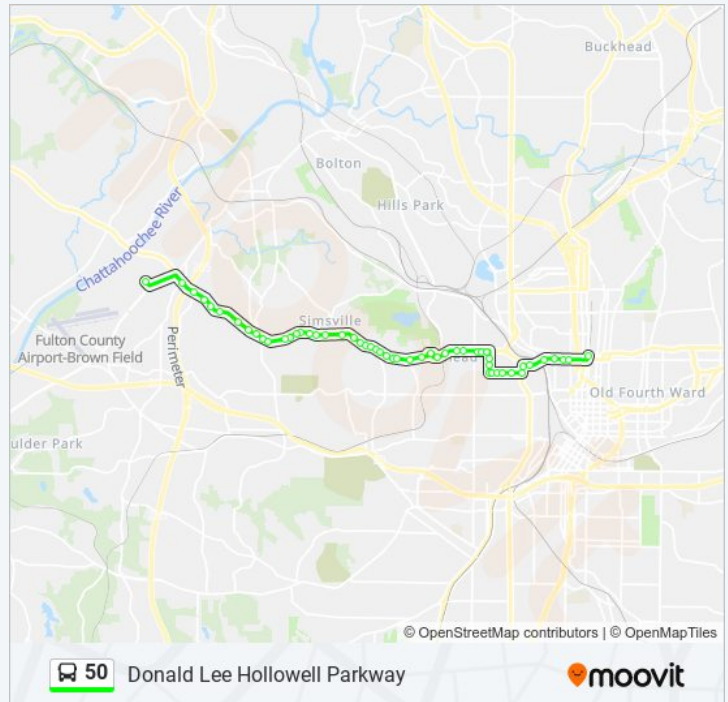

50 bus Info

Direction: North Avenue Station Via English Avenue

Stops: 53

Trip Duration: 36 min

Line Summary:

Donald L Hollowell Pkwy @ Lindsay St

Donald L Hollowell Pkwy @ Oliver St

Donald L Hollowell Pkwy @ Paines Ave NW