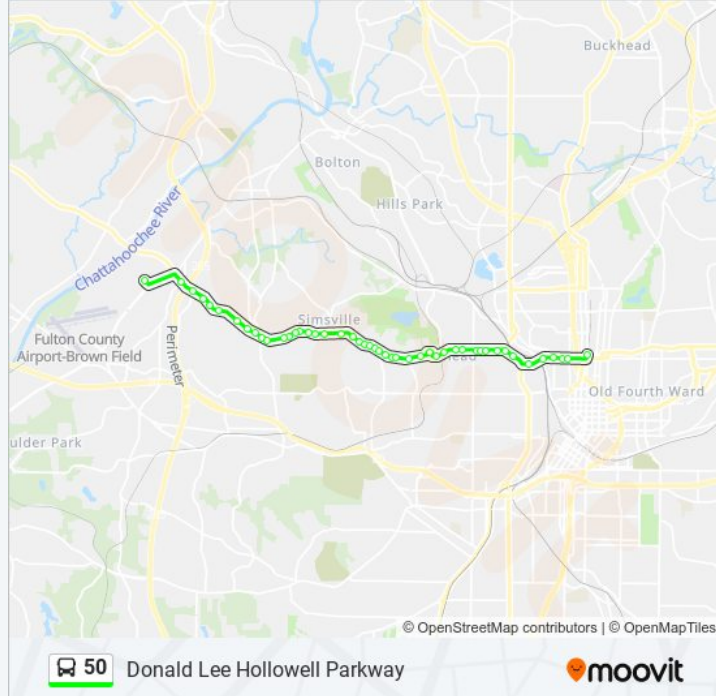

Bankhead Station

Donald L Hollowell Pkwy @ Stiff St

Donald L Hollowell Pkwy @ Marietta Blvd

Donald L Hollowell Pkwy @ Finley Ave

Donald L Hollowell Pkwy @ Simmons St

Donald L Hollowell Pkwy @ Lindsay St

Donald L Hollowell Pkwy @ Oliver St

Donald L Hollowell Pkwy @ Paines Ave NW

Donald L Hollowell Pkwy @ Griffin St NW

Northside Dr @ Travis St

Northside Dr @ 610

North Ave NW @ North Yards Dr NW

North Ave NW @ State St NW

North Ave NW @ Luckie St NW

North Ave NW @ Fowler St

North Ave @ Centennial Olympic Park Dr

W Peachtree St at Ponce De Leon Ave

Direction: North Avenue Station Via English Avenue

53 stops

[VIEW LINE SCHEDULE](#)

Ups Distribution Center