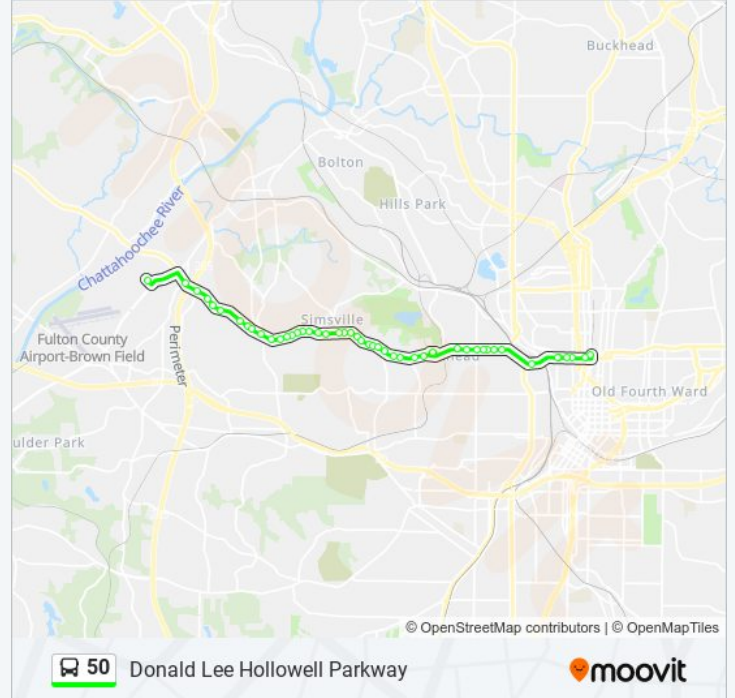

Donald L Hollowell Pkwy @ Ozburn Rd NW

Donald L Hollowell Pky @ Peek Rd NW

Donald L Hollowell Pky @ Yates Dr NW

Donald L Hollowell Pky @ Woodmere Dr

Donald L Hollowell Pky @ Azlee PI NW

Donald L Hollowell Pky @ Watts Rd NW

Donald L Hollowell Pky @ Harwell Rd

Donald L Hollowell Pkwy @ Bolton Rd

Ups Distribution Center

Direction: Ups Distribution Center Via English Avenue

53 stops

[VIEW LINE SCHEDULE](#)

W Peachtree St at Ponce De Leon Ave