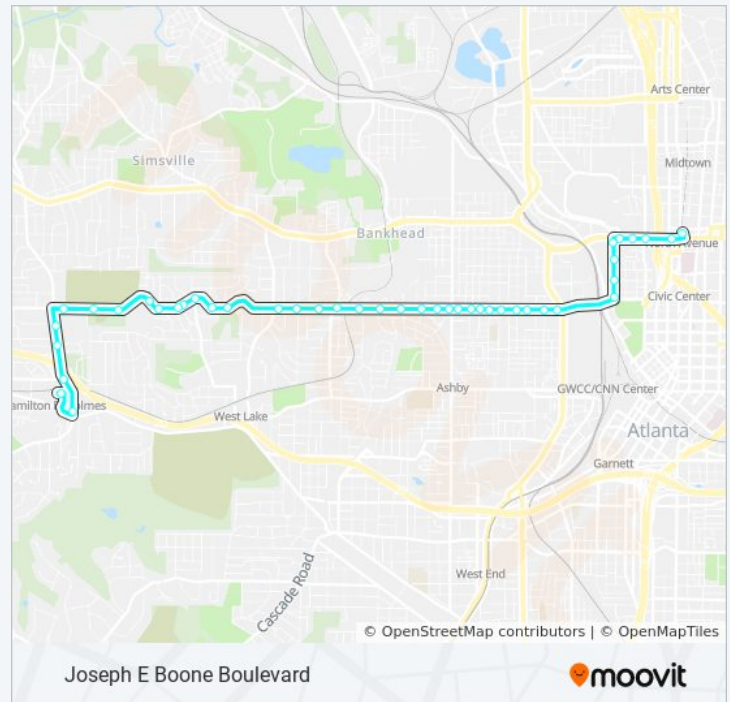

Joseph E Boone Blvd NW @ Woodlawn Ave NW

Joseph E Boone Blvd @ Holly Rd/St

Joseph E Boone Blvd NW @ Lanier St NW

Joseph E Boone Blvd @ Simpson Ter NW

Joseph E Boone Blvd @ Dixie Hills Cir NW

Joseph E Boone Blvd @ Anderson Ave NW

Joseph E Boone Blvd @ 2015

Joseph E Boone Blvd @ Spellman St NW

Joseph E Boone Blvd NW @ New Jersey Ave NW

Joseph E Boone Blvd NW @ 2125

Joseph E Boone Blvd @ 2275

Joseph E Boone Blvd @ Sewanee Ave

Joseph E Boone Blvd NW @ Hamilton E Holmes

51 bus Info

Direction: H.E. Holmes Station Via Luckie Street

Stops: 42

Trip Duration: 29 min

Line Summary:

Dr NW

Hamilton E Holmes Dr NW @ Hightower Ct

Hamilton E Holmes Dr NW @ Godfrey Dr

Hamilton E Holmes Dr NW @ Burton Rd NW

Hamilton E Holmes @ Martin L King Jr Dr

Hamilton E Holmes Station - Bus Loop

Direction: North Avenue Station Via Centennial Olympic Park Drive

40 stops

[VIEW LINE SCHEDULE](#)