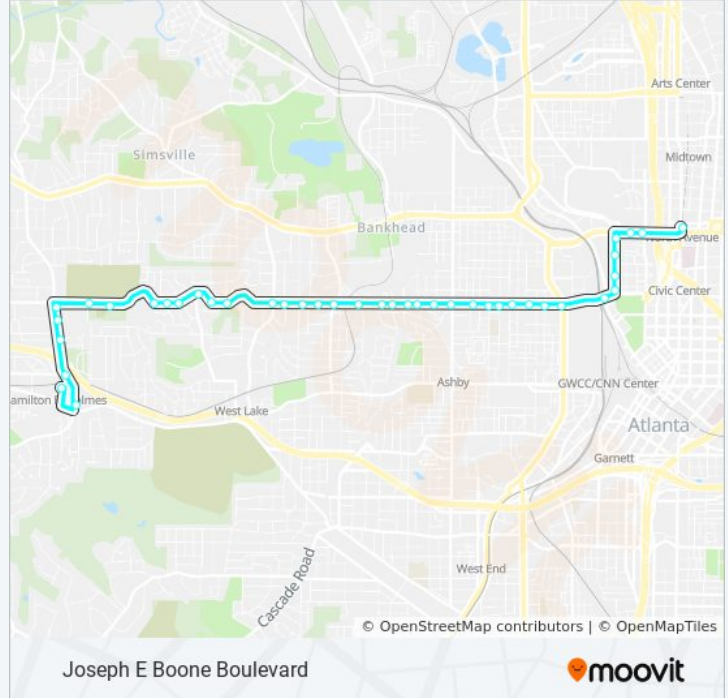

Joseph E Boone Blvd @ Spellman St NW

Joseph E Boone Blvd @ Anderson Ave NW

Joseph E Boone Blvd @ Dixie Hills Cir NW

Joseph E Boone Blvd NW @ Simpson Ter NW

Joseph E Boone Blvd @ W Lake Ave NW

Joseph E Boone Blvd NW @ W Lake Dr NW

Joseph E Boone Blvd NW @ Holly Rd NW

Joseph E Boone Blvd @ Woodlawn Ave

Joseph E Boone Blvd @ Chappell Rd

Joseph E Boone Blvd @ Burbank Dr NW

Joseph E Boone Blvd NW @ Troy St NW

Joseph E Boone Blvd @ Mayson Turner

Joseph E Boone Blvd @ Archer Way NW

Joseph E Boone Blvd NW @ Temple St NW

Joseph E Boone Blvd @ Cairo St NW

Joseph E Boone Blvd @ Joseph E Lowery Blvd

Joseph E Boone Blvd @ Sciple Ter NW

Joseph E Boone Blvd NW @ James P Brawley

Joseph E Boone Blvd NW @ Griffin St NW

Joseph E Boone Blvd @ Sunset Ave NW

Joseph E Boone Blvd @ Vine St NW

Joseph E Boone Blvd @ Maple St NW

Joseph E Boone Blvd @ Northside Dr

Ivan Allen Jr Blvd @ Marietta St

Luckie St @ Mills St

Luckie St @ Hunnicutt St

Luckie St NW @ Merritts Ave

Luckie St @ North Ave

North Ave NW @ Fowler St

North Ave @ Centennial Olympic Park Dr

W Peachtree St at Ponce De Leon Ave