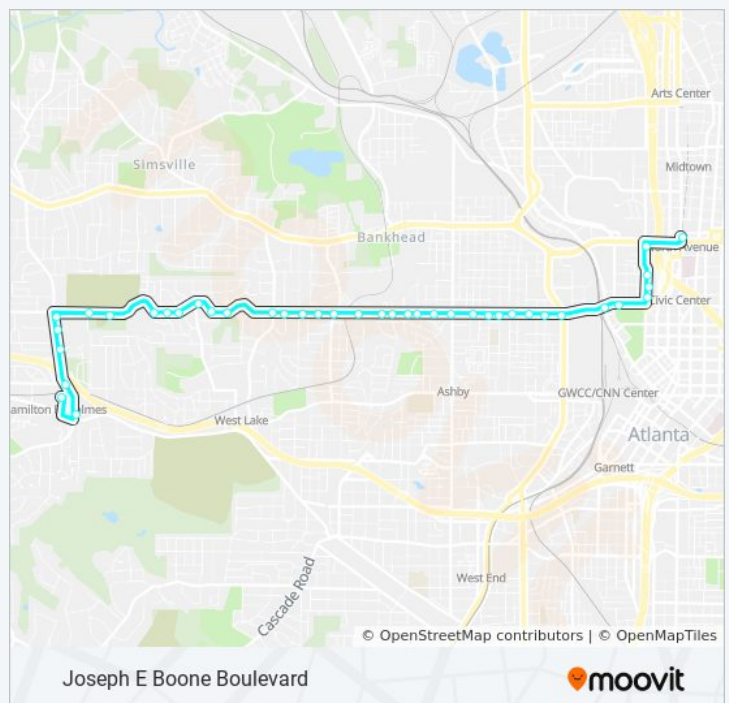

Hamilton E Holmes Dr NW @ Burton Rd NW

Hamilton E Holmes @ Martin L King Jr Dr

Hamilton E Holmes Station - Bus Loop

Direction: North Avenue Station Via Centennial Olympic Park Drive

40 stops

[VIEW LINE SCHEDULE](#)

Joseph E Boone Blvd @ Burbank Dr NW

Joseph E Boone Blvd NW @ Troy St NW

Joseph E Boone Blvd @ Mayson Turner

51 bus Time Schedule

North Avenue Station Via Centennial Olympic Park Drive Route Timetable:

Sunday	12:05 AM - 11:05 PM
Monday	12:05 AM - 11:05 PM
Tuesday	12:05 AM - 11:05 PM
Wednesday	12:05 AM - 11:05 PM
Thursday	12:05 AM - 11:05 PM
Friday	12:05 AM - 11:05 PM
Saturday	12:05 AM - 11:05 PM

51 bus Info

Direction: North Avenue Station Via Centennial Olympic Park Drive

Stops: 40

Trip Duration: 33 min

Line Summary:

Joseph E Boone Boulevard

Joseph E Boone Blvd @ Archer Way NW

Joseph E Boone Blvd NW @ Temple St NW