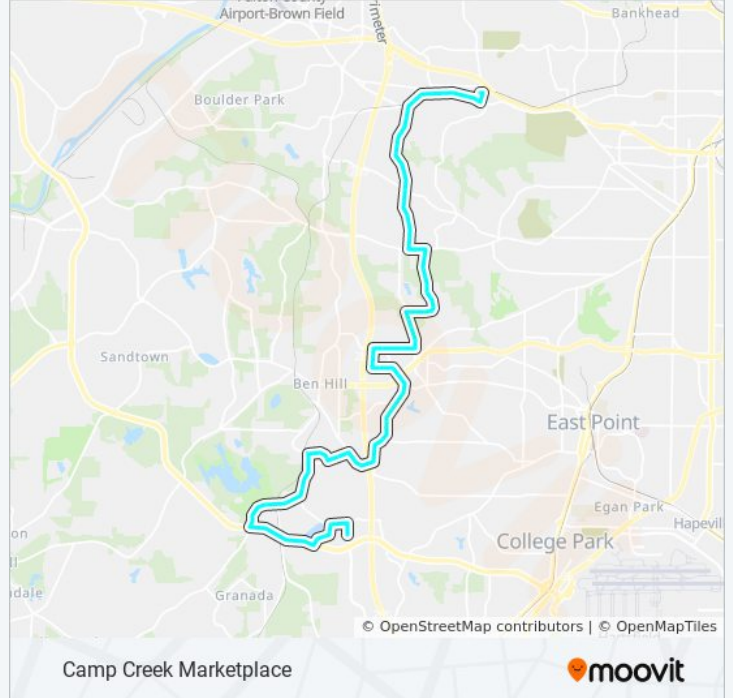

### Direction: Camp Creek Marketplace

79 stops

[VIEW LINE SCHEDULE](#)

- Hamilton E Holmes Station - Bus Loop
- Martin L King Jr Dr SW @ 2500
- Martin L King Jr Dr SW @ Westland Blvd NW
- Martin L King Jr Dr SW @ Peyton Pl SW
- Martin L King Jr Dr SW @ 2800
- Martin L King Jr Dr SW @ Linkwood Rd NW
- Martin Luther King Jr Dr @ 2950
- Martin L King Jr Dr SW @ 3050
- Lynhurst Dr @ Martin L King Jr Dr
- Lynhurst Dr @ 155
- Lynhurst Dr Sw @ Lynhurst Cir SW
- Lynhurst Dr Sw @ Rebecca Dr SW
- Lynhurst Dr @ Westport Way
- Lynhurst Dr Sw @ Ivan Hill Dr SW
- Lynhurst Dr Sw @ Rabun Dr SW
- Lynhurst Dr Sw @ Lynn Cir SW
- Lynhurst Dr Sw @ Lynn Dr SW
- Lynhurst Dr @ Benjamin E Mays Dr
- Lynhurst Dr @ Benjamin E Mays Dr
- Lynhurst Dr SW @ Spreading Oak Dr SW
- Lynhurst Dr Sw @ Hazelwood Dr SW
- Lynhurst Dr Sw @ Valleydale Dr SW

### 66 bus Info

**Direction:** Camp Creek Marketplace

**Stops:** 79

**Trip Duration:** 49 min

**Line Summary:**

Lynhurst Dr Sw@Mangum Ln SW  
Lynhurst Dr Sw@Lynway Ln SW  
Lynhurst Dr Sw@Cascade Rd SW  
Cascade Rd SW @ Adams Dr SW  
Harbin Rd @ 1333  
Harbin Rd Sw@1455  
Harbin Rd Sw@1521  
Harbin Rd SW @ Wright Dr SW  
Harbin Rd Sw@1643  
Harbin Rd Sw@Laurens SW  
Harbin Rd Sw@Landrum Dr SW  
Landrum Dr SW @ Devon Dr SW  
Landrum Dr SW @ Childress Dr SW  
Childress Dr Sw@1860  
Childress Dr Sw@Mcmurray Dr SW  
Childress Dr Sw@2007  
Childress Dr SW @ Panther Trl  
Panther Trl @ Star Mist Dr  
Mt Gilead Rd Sw@Imperial Cir SW  
Mt Gilead Rd SW @ Meadowlane Dr SW  
Meadowlane Dr Sw@2153  
Meadowlane Dr SW @ Dale Ln SW  
Dale Ln SW @ Country Club Ln SW  
Dale Ln Sw@Mt Gilead Rd SW  
Mt Gilead Rd SW @ Campbellton Rd SW  
Greenbriar Pkwy SW @ Campbellton Rd SW  
Greenbriar Pkwy @ the Fontainebleau  
Continental Colony Pkwy SW @ Greenbriar Pkwy SW  
Continental Colony Pky@Riviera Dr  
Continental Colony Pky@2999  
Continental Colony Pky@3033  
Continental Colony Pky@Hogan Rd