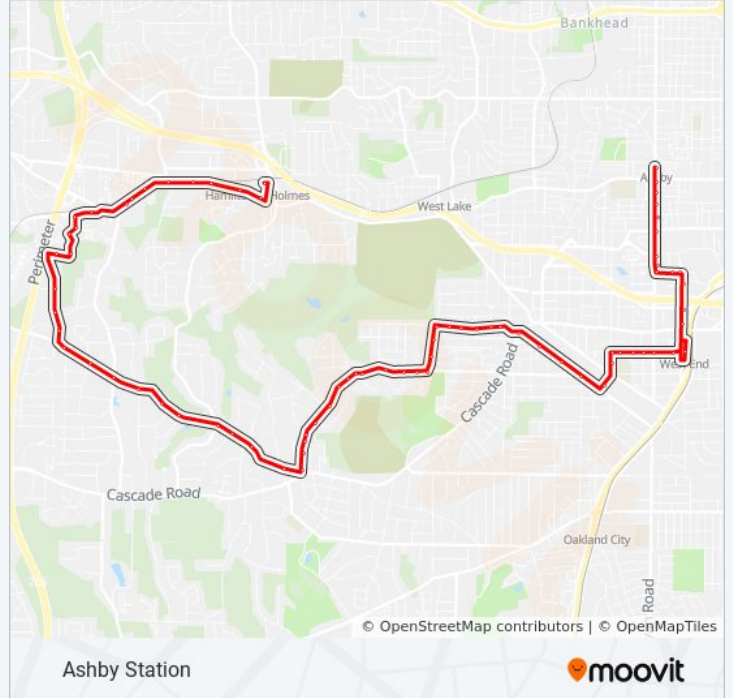

### 68 bus Info

**Direction:** Ashby Station

**Stops:** 76

**Trip Duration:** 45 min

**Line Summary:**

Benjamin E Mays Dr @ Mockingbird Ln SW  
Benjamin E Mays Dr SW @ Bob White Dr SW  
Benjamin E Mays Dr SW @ Veltre Cir SW  
Benjamin E Mays Dr @ Oriole Dr  
Benjamin E Mays Dr SW @ Willis Mill Rd SW  
Benjamin E Mays Dr SW @ Flamingo Dr SW  
Beecher Rd SW @ Benjamin E Mays Dr SW  
Beecher Rd Sw@2356  
Beecher Rd @ Mt Airy Dr  
Beecher Rd Sw@Highview Rd SW  
Beecher Rd SW @ Beecher Cir SW  
Beecher Rd Sw@Highview Rd  
Beecher Rd Sw@Highview Rd SW  
Beecher Rd Sw@Beecher Cir  
Beecher Rd Sw@Rector Dr SW  
Beecher Rd Sw@Shirley St SW  
Beecher St Sw@Shirley St SW  
Beecher St Sw@Kennolia Dr SW  
Beecher St @ S Gordon St  
S Gordon St SW @ S Olympian Way SW  
S Gordon St SW @ Rogers Ave SW  
S Gordon St SW @ Westwood Ave SW  
Westwood Ave Sw@Akridge PI SW  
Westwood Ave Sw@Akridge PI SW  
Westwood Ave Sw@Manson Ave SW  
Westwood Ave Sw@Ontario Ave SW  
Westwood Ave SW @ Willard Ave SW  
Westwood Ave @ Cascade Ave  
Donnelly Ave@Bernice St  
Donnelly Ave SW @ Allegheny St SW  
Donnelly Ave SW @ Beecher St SW  
Lawton St SW @ Donnelly Ave SW  
Lawton St Sw@Mathews St SW

Lawton St Sw@Oglethorpe Ave SW  
 Oglethorpe Ave Sw@Lawton St SW  
 Oglethorpe Ave Sw@Peeples St SW  
 Oglethorpe Ave Sw@Azalia St SW  
 Oglethorpe Ave Sw@ Joseph E Lowery Blvd  
 Oglethorpe Ave SW @ Evans St SW  
 West End Station  
 Lee St SW @ Poole PI SW  
 Lee St SW @ Oak St SW  
 Lee St Sw@Norcross St SW  
 W End Ave @ Lee St  
 W End Ave SW @ Wellborn St SW  
 W End Ave SW @ Ashby St SW  
 Joseph E Lowery Blvd @ Sells Ave SW  
 Joseph E Lowery Blvd@Westview Dr SW  
 Joseph E Lowery Blvd @ Atlanta Student  
 Movement Blvd  
 Joseph E Lowery Blvd@Parsons St SW  
 Joseph E Lowery Blvd@Beckwith St SW  
 Joseph E Lowery Blvd@Mitchell St SW  
 Joseph E Lowery Blvd @ Martin L King Jr Dr  
 Ashby Station - Northbound