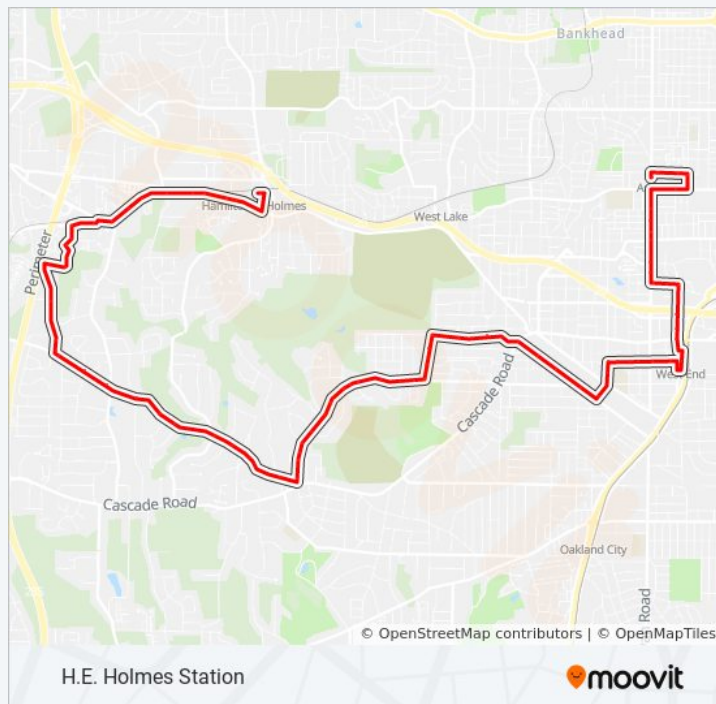

Lee St SW @ W End Av SW

Lee St Sw@Oak St SW

Lee St Sw@Ralph David Abernath Blvd

Lee St@Ralph David Abernath Blvd

West End Station

Oglethorpe Ave SW @ Evans St SW

Oglethorpe Ave @ Joseph E Lowery Blvd

Oglethorpe Ave Sw@Gordon Pl SW

Donnelly Ave SW @ Bernice St SW

Donnelly Ave SW @ Cascade Ave SW

Westwood Ave SW @ Willard Ave SW

Westwood Ave SW @ Ontario Ave SW

Westwood Ave SW @ Manson Ave SW

Westwood Ave SW @ Akridge Pl SW

Westwood Ave SW @ S Gordon St SW

S Gordon St SW @ Rogers Ave SW

S Gordon St SW @ S Olympian Way SW

S Gordon St SW @ Beecher St SW

Beecher St Sw@Kennolia Dr SW

Beecher St SW @ Shirley St SW (E)

### 68 bus Info

**Direction:** H.E. Holmes Station

**Stops:** 78

**Trip Duration:** 50 min

**Line Summary:**

Beecher Rd Sw@Shirley St SW

Beecher Rd Sw@Rector Dr SW

Beecher Rd Sw@Beecher Cir SW