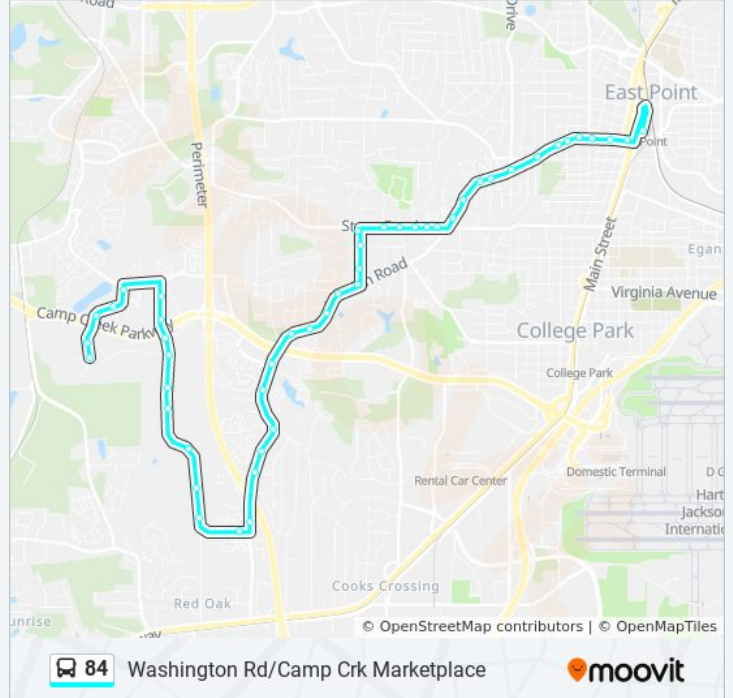

Direction: Camp Creek Marketplace

47 stops

[VIEW LINE SCHEDULE](#)

- East Point Station
- Washington Rd @ East Point St
- Washington Rd @ Church St
- Washington Rd @ Cheney St
- Washington Rd @ Jones St
- Washington Rd @ Pearl St
- Washington Rd @ Eighth St
- Washington Rd @ Cloverhurst Dr
- Washington Rd @ Delowe Dr
- Washington Rd @ Kentucky Ct
- Washington Rd @ 3095
- Washington Rd @ Jackson Dr
- Washington Rd @ Stone Rd
- Stone Rd @ Penny Ln
- Stone Rd @ 2414
- Stone Rd @ Pebble Dr
- Stone Rd @ Dodson Dr Connector
- Stone Rd@Dodson Dr
- Mt Olive Rd @ Stone Rd
- Mt Olive Rd@Rugby Ave
- Mt Olive Rd @ Dresden Trl
- Mt Olive Rd@Washington Rd

84 bus Info

Direction: Camp Creek Marketplace

Stops: 47

Trip Duration: 31 min

Line Summary:

Washington Rd@Redwine Rd
 Washington Rd @ W Potomac Dr
 Washington Rd @ Arlington Rd
 Washington Rd @ Victoria Dr
 Washington Rd @ Lakemont Dr
 Washington Rd @ Laurel Ridge Dr
 Washington Rd @ Candlewood Dr
 Washington Rd @ Chestnut Dr
 Washington Rd@Carmel Dr
 Washington Rd @ N Commerce Dr
 N Commerce Dr @ Washington Rd
 N Commerce Dr @ 4909
 N Commerce Dr @ 4800
 N Commerce Dr @ 4200
 N Commerce Dr @ 4100
 N Commerce Dr @ 3900
 N Commerce Dr @ Centre Pkwy
 N Commerce Dr @ Camp Creek Point
 N Commerce Dr @ Shelby Ln
 N Commerce Dr @ Marketplace Blvd
 Princeton Lakes Pky @ Redwine Rd
 Princeton Lakes Pky @ Car Mia Dr
 Princeton Lakes Pkwy @ Camp Creek Pkwy
 Centre Pkwy @ 1200
 Centre Pkwy @ 1800

Direction: East Point Station

40 stops

[VIEW LINE SCHEDULE](#)

Centre Pkwy @ 1800
 Centre Pkwy @ 3000
 Centre Pkwy @ 3201
 Centre Pkwy @ N Commerce Dr

84 bus Time Schedule

East Point Station Route Timetable:

84 bus Info

Direction: East Point Station

Stops: 40

Trip Duration: 27 min

Line Summary:

Washington Rd @ Park St

Washington Ave @ East Point St

East Point Station