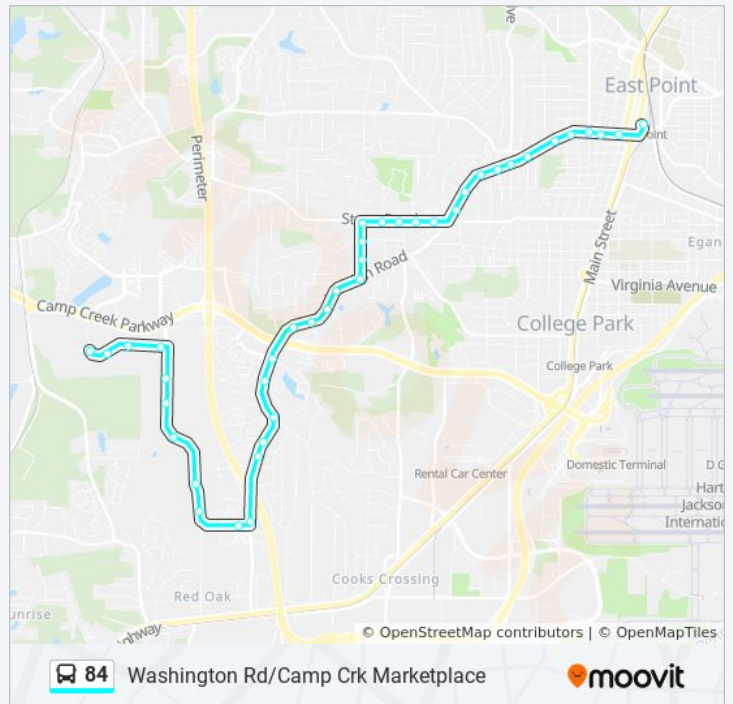

Mt Olive Rd @ Stone Rd

Stone Rd @ Dodson Dr

Stone Rd @ Dodson Dr Conn

Stone Rd @ Pebble Dr

Stone Rd @ Penny Ln

Washington Rd @ Stone Rd

Washington Rd @ Jackson Dr

Washington Rd @ Harris Dr

Washington Rd @ Dobbs Way

Washington Rd @ Delowe Dr

Washington Rd @ Cloverhurst Dr

Washington Ave @ Eighth St

Washington Rd @ Pearl St

Washington Rd @ Semmes St

Friday	4:29 AM - 11:51 PM
Saturday	5:09 AM - 11:51 PM

84 bus Info

Direction: East Point Station

Stops: 40

Trip Duration: 27 min

Line Summary:

Washington Rd @ Park St

Washington Ave @ East Point St

East Point Station