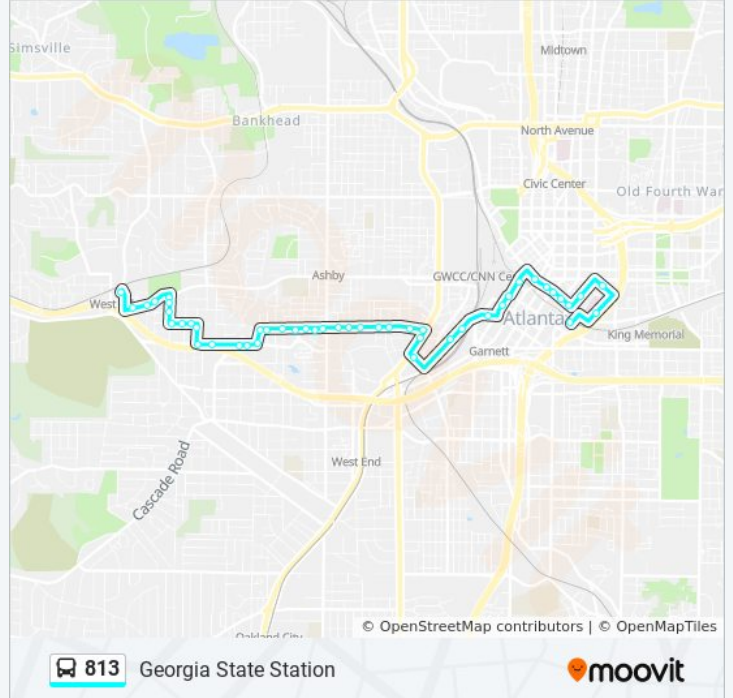

Mcdaniel St SW @ Northside Dr SW

Peters St Sw @ Walker St SW

Peters St SW @ Fair St SW

Peters St SW @ Haynes St SW

Trinity Ave SW @ Ted Turner Dr SW

Forsyth St SW @ Mitchell St SW

Forsyth St @ Martin L King Jr Dr

Forsyth St @ Five Points Marta Station (Northbound)

Marietta St NW @ Peachtree St

Decatur St @ Kimball Way

Decatur St SE @ Central Ave SW

Decatur St SE @ Collins St SE

Decatur St SE @ Piedmont Ave SE

Piedmont Ave SE @ Gilmer St SE

Coca Cola Pl SE @ Jesse Hill Jr Dr SE

Pratt St SE @ Decatur St SE (Grady Hosp)

Ga State Station - Jesse Hill Jr Dr

Direction: West Lake Station

38 stops

[VIEW LINE SCHEDULE](#)

Ga State Station - Jesse Hill Jr Dr

Stops: 38

Trip Duration: 27 min

Line Summary:

Mims St Sw@Laurel Ave SW

Laurel Ave Sw@Archer St SW

Martin L King Jr Dr NW @ Browning St SW

Martin L King Jr Dr NW @ Federal Dr SW

Martin L King Jr Dr NW @ W Lake Ave SW