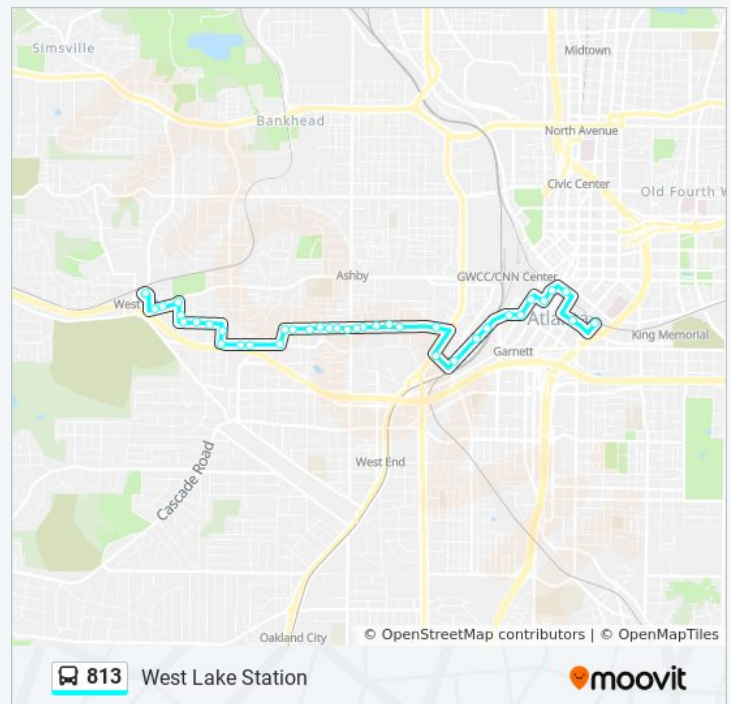

Forsyth St @ Five Points Marta Station (Northbound)

Marietta St NW @ Peachtree St

Decatur St @ Kimball Way

Decatur St SE @ Central Ave SW

Decatur St SE @ Collins St SE

Decatur St SE @ Piedmont Ave SE

Piedmont Ave SE @ Gilmer St SE

Peachtree St @ Martin L King Jr Dr

Forsyth Street at Martin Luther King Junior Drive

Forsyth St SW @ Trinity Ave SW

Trinity Ave SW @ Ted Turner Dr SW

Peters St SW @ Haynes St SW

Peters St SW @ Fair St SW

Peters St SW @ Trenholm St

Mims St SW @ Wellington St SW

Tuesday	5:15 AM - 11:15 PM
Wednesday	5:15 AM - 11:15 PM
Thursday	5:15 AM - 11:15 PM
Friday	5:15 AM - 11:15 PM
Saturday	5:55 AM - 11:15 PM

813 bus Info

Direction: West Lake Station

Stops: 38

Trip Duration: 27 min

Line Summary:

Mims St Sw@Laurel Ave SW

Laurel Ave Sw@Archer St SW

Martin L King Jr Dr NW @ Browning St SW

Martin L King Jr Dr NW @ Federal Dr SW

Martin L King Jr Dr NW @ W Lake Ave SW