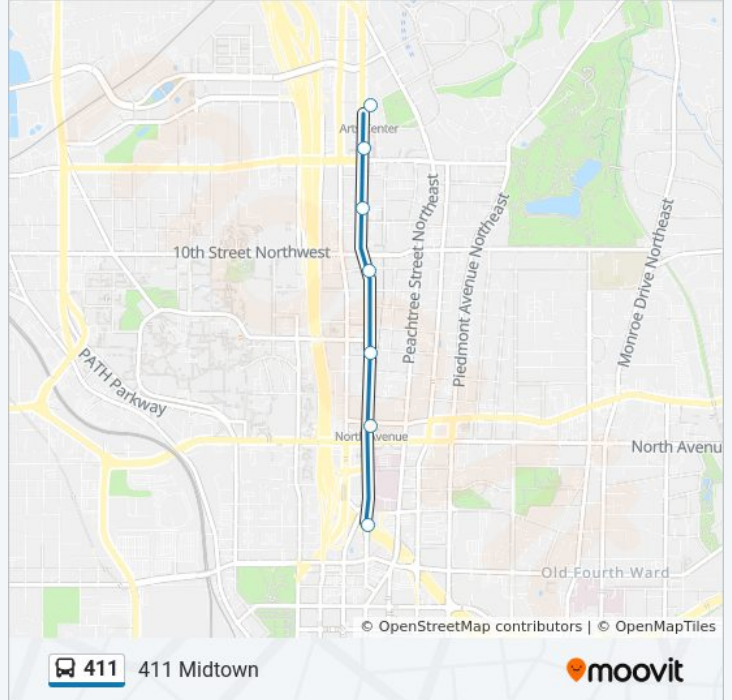

Direction: 411 Hamilton Mill / Mall Of Georgia

9 stops

[VIEW LINE SCHEDULE](#)

Civic Center Station (West Peachtree Street)

W Peachtree St at Ponce De Leon Ave

West Peachtree Street at 5th Street

West Peachtree St at Peachtree Pl

411 bus Info

Direction: 411 Hamilton Mill / Mall Of Georgia

Stops: 9

Trip Duration: 79 min

Line Summary:

Direction: 411 Midtown

9 stops

[VIEW LINE SCHEDULE](#)

- Hamilton Mill Park And Ride
- Mall Of Georgia Park And Ride
- Civic Center Station (West Peachtree Street)
- W Peachtree St at Ponce De Leon Ave
- West Peachtree Street at 5th Street
- West Peachtree St at Peachtree Pl
- West Peachtree St at 12th St
- W Peachtree St & 14th St
- Arts Center

411 bus Info

Direction: 411 Midtown

Stops: 9

Trip Duration: 75 min

Line Summary:

411 bus time schedules and route maps are available in an offline PDF at moovitapp.com. Use the [Moovit App](#) to see live bus times, train schedule or subway schedule, and step-by-step directions for all public transit in Atlanta.