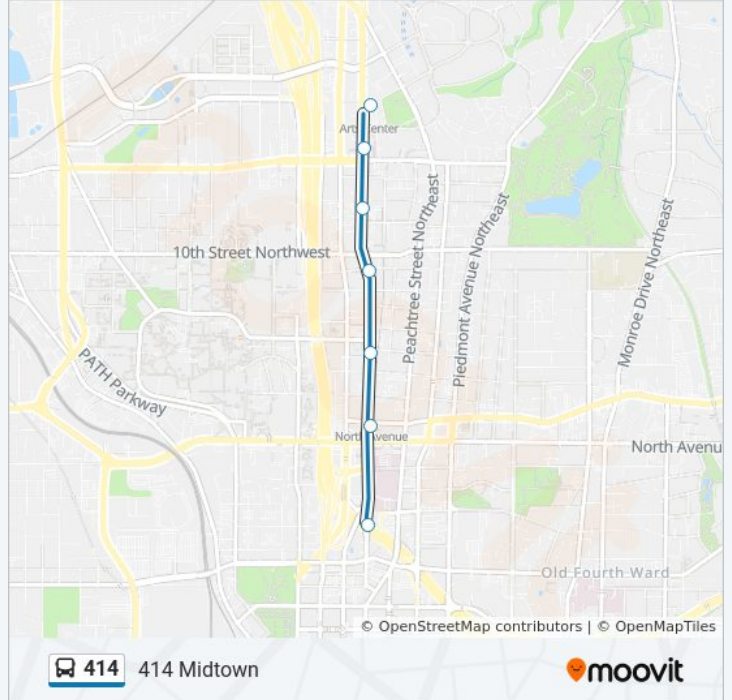

Sunday	Not Operational
Monday	3:00 PM - 6:10 PM
Tuesday	3:00 PM - 6:10 PM
Wednesday	3:00 PM - 6:10 PM
Thursday	3:00 PM - 6:10 PM
Friday	3:00 PM - 6:10 PM
Saturday	Not Operational

414 bus Info

Direction: 414 Hamilton Mill / Mall Of Georgia / Sugarloaf Mi

Stops: 11

Trip Duration: 85 min

Line Summary:

Direction: 414 Midtown

11 stops

[VIEW LINE SCHEDULE](#)

- Hamilton Mill Park And Ride
- Mall Of Georgia Park And Ride
- Sugarloaf Mills Gct Park And Ride
- Sugarloaf Mills Grta Park And Ride
- Civic Center Station (West Peachtree Street)
- W Peachtree St at Ponce De Leon Ave
- West Peachtree Street at 5th Street
- West Peachtree St at Peachtree Pl
- West Peachtree St at 12th St
- W Peachtree St & 14th St
- Arts Center

414 bus Time Schedule

414 Midtown Route Timetable:

Sunday	Not Operational
Monday	5:10 AM - 8:00 AM
Tuesday	5:10 AM - 8:00 AM
Wednesday	5:10 AM - 8:00 AM
Thursday	5:10 AM - 8:00 AM
Friday	5:10 AM - 8:00 AM
Saturday	Not Operational

414 bus Info

Direction: 414 Midtown

Stops: 11

Trip Duration: 75 min

Line Summary:

414 bus time schedules and route maps are available in an offline PDF at moovitapp.com. Use the [Moovit App](#) to see live bus times, train schedule or subway schedule, and step-by-step directions for all public transit in Atlanta.