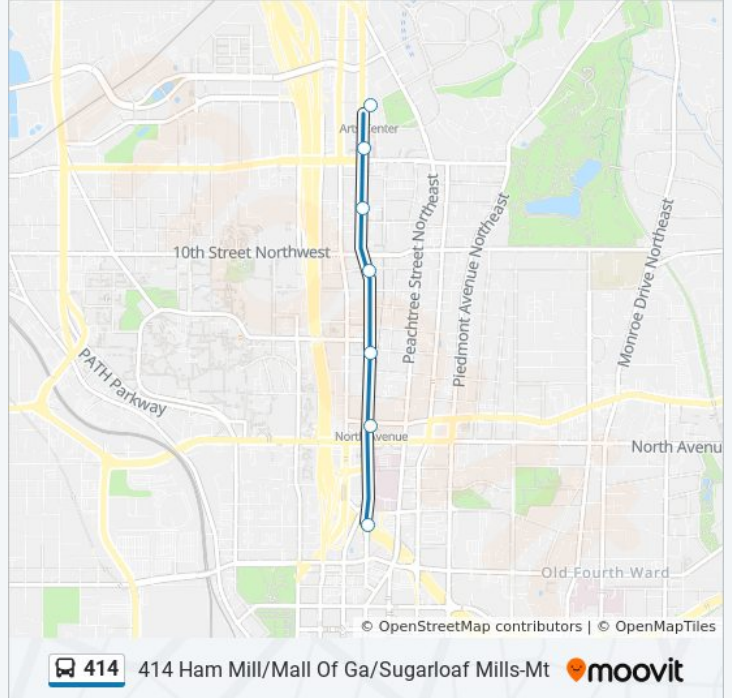

Use the Moovit App to find the closest 414 bus station near you and find out when is the next 414 bus arriving.

Direction: 414 Hamilton Mill / Mall Of Georgia / Sugarloaf Mi

11 stops

[VIEW LINE SCHEDULE](#)

Sugarloaf Mills Gct Park And Ride

Sugarloaf Mills Grta Park And Ride

Mall Of Georgia Park And Ride

Hamilton Mill Park And Ride

414 bus Time Schedule

414 Hamilton Mill / Mall Of Georgia / Sugarloaf Mi
Route Timetable:

Sunday	Not Operational
Monday	3:00 PM - 6:10 PM
Tuesday	3:00 PM - 6:10 PM
Wednesday	3:00 PM - 6:10 PM
Thursday	3:00 PM - 6:10 PM
Friday	3:00 PM - 6:10 PM
Saturday	Not Operational

414 bus Info

Direction: 414 Hamilton Mill / Mall Of Georgia / Sugarloaf Mi

Stops: 11

Trip Duration: 85 min

Line Summary:

Direction: 414 Midtown

11 stops

[VIEW LINE SCHEDULE](#)

- Hamilton Mill Park And Ride
- Mall Of Georgia Park And Ride
- Sugarloaf Mills Gct Park And Ride
- Sugarloaf Mills Grta Park And Ride
- Civic Center Station (West Peachtree Street)
- W Peachtree St at Ponce De Leon Ave
- West Peachtree Street at 5th Street
- West Peachtree St at Peachtree Pl
- West Peachtree St at 12th St
- W Peachtree St & 14th St
- Arts Center