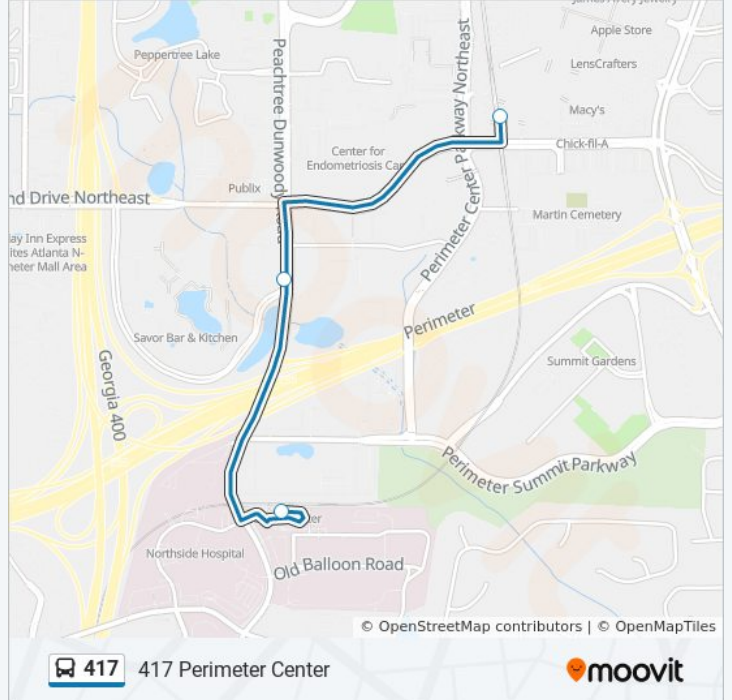

417

417 Perimeter Center

Get The App

The 417 bus line (417 Perimeter Center) has 2 routes. For regular weekdays, their operation hours are:

(1) 417 Perimeter Center: 6:00 AM - 6:20 AM(2) 417 Sugarloaf Mills: 4:20 PM - 4:55 PM

Use the Moovit App to find the closest 417 bus station near you and find out when is the next 417 bus arriving.

Direction: 417 Perimeter Center

5 stops

[VIEW LINE SCHEDULE](#)

Sugarloaf Mills Gct Park And Ride

Sugarloaf Mills Grta Park And Ride

Dunwoody Station

Peachtree-Dunwoody Rd at Concourse Pkwy

Medical Center Station

417 bus Time Schedule

417 Perimeter Center Route Timetable:

Sunday	Not Operational
Monday	6:00 AM - 6:20 AM
Tuesday	6:00 AM - 6:20 AM
Wednesday	6:00 AM - 6:20 AM
Thursday	6:00 AM - 6:20 AM
Friday	6:00 AM - 6:20 AM
Saturday	Not Operational

417 bus Info

Direction: 417 Perimeter Center

Stops: 5

Trip Duration: 55 min

Line Summary:

Direction: 417 Sugarloaf Mills

5 stops

[VIEW LINE SCHEDULE](#)