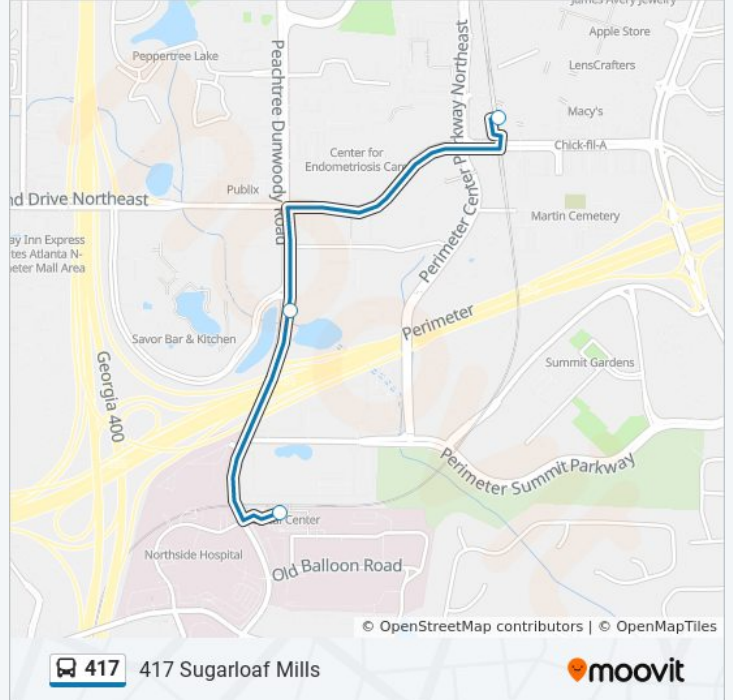

417 bus time schedules and route maps are available in an offline PDF at moovitapp.com. Use the [Moovit App](#) to see live bus times, train schedule or subway schedule, and step-by-step directions for all public transit in Atlanta.

[About Moovit](#) • [MaaS Solutions](#) • [Supported Countries](#) • [Mooviter Community](#)

© 2024 Moovit - All Rights Reserved

Check Live Arrival Times