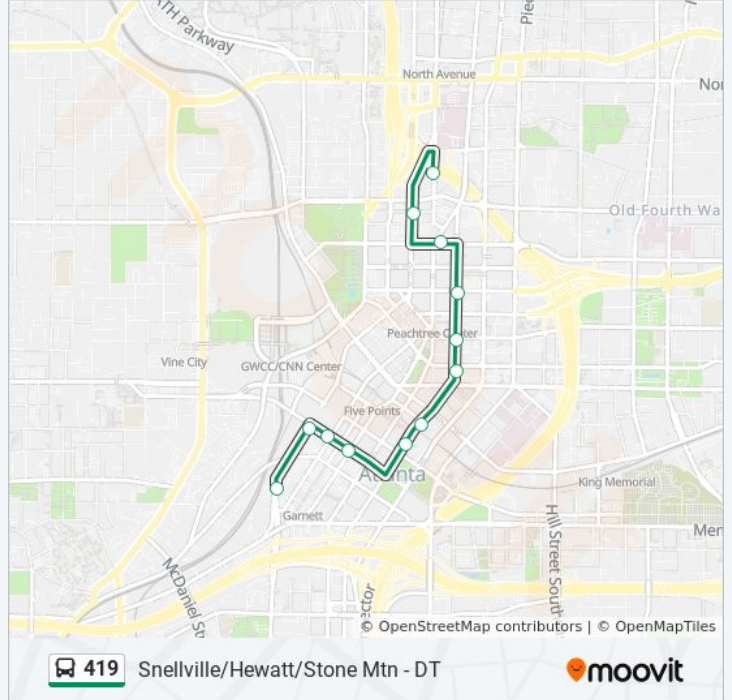

Direction: 419 Downtown

15 stops

[VIEW LINE SCHEDULE](#)

- Snellville Park And Ride
- Hewatt Rd Park And Ride
- Stone Mountain Park And Ride
- Ted Turner Dr (N) at Brotherton St
- Ted Turner Dr at Mitchell St
- Mitchell St at Forsyth St
- Mitchell St at Peachtree St
- Central Ave at Milk Jr Dr
- Central Ave & Wall St
- Peachtree Center Ave at Auburn Ave
- Peachtree Center Ave at John Wesley Dobbs Ave
- Peachtree Center Ave @ Andrew Young Int Blvd
- Baker St at Peachtree St
- Ted Turner Dr at West Peachtree Pl
- Civic Center Station (West Peachtree Street)

419 bus Time Schedule

419 Downtown Route Timetable:

Sunday	Not Operational
Monday	5:05 AM - 7:40 AM
Tuesday	5:05 AM - 7:40 AM
Wednesday	5:05 AM - 7:40 AM
Thursday	5:05 AM - 7:40 AM
Friday	5:05 AM - 7:40 AM
Saturday	Not Operational

419 bus Info

Direction: 419 Downtown

Stops: 15

Trip Duration: 78 min

Line Summary:

Direction: 419 Snellville / Hewatt / Stone Mountain

13 stops

[VIEW LINE SCHEDULE](#)

- Civic Center Station (West Peachtree Street)
- Peachtree St & Baker St (Suntrust Bldg)
- John Portman Boulevard at Courtland Street
- Courtland St & Ellis St (Sheraton Atlanta)
- Courtland St & Auburn Ave (Atlanta Life)
- Courtland St at Gilmer St
- Washington St & MLK Jr Dr.
- Martin Luther King Jr Dr & Peachtree St
- Forsyth Street at Martin Luther King Junior Drive
- Ted Turner Dr (S) at Brotherton St
- Stone Mountain Park And Ride
- Hewatt Rd Park And Ride
- Snellville Park And Ride