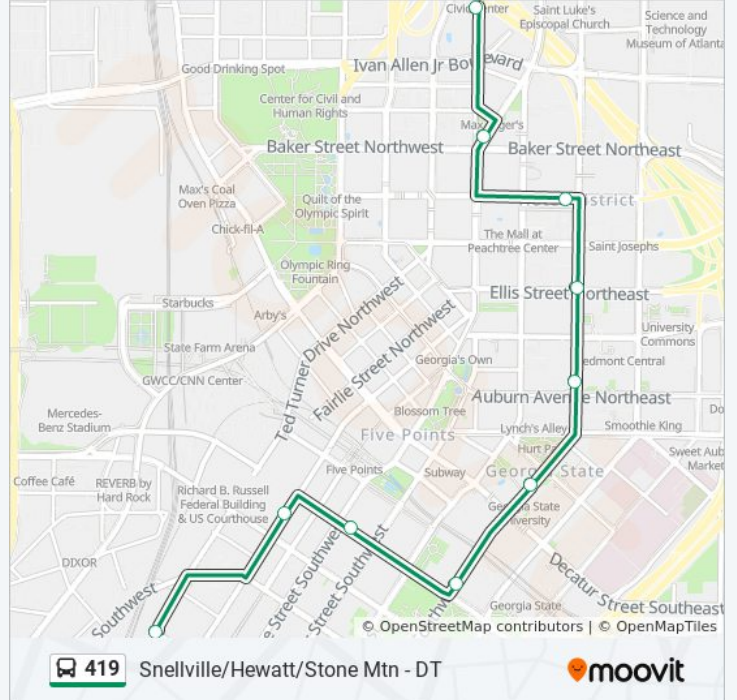

Direction: 419 Downtown

15 stops

[VIEW LINE SCHEDULE](#)

- Snellville Park And Ride
- Hewatt Rd Park And Ride
- Stone Mountain Park And Ride
- Ted Turner Dr (N) at Brotherton St
- Ted Turner Dr at Mitchell St
- Mitchell St at Forsyth St
- Mitchell St at Peachtree St
- Central Ave at Milk Jr Dr
- Central Ave & Wall St
- Peachtree Center Ave at Auburn Ave
- Peachtree Center Ave at John Wesley Dobbs Ave
- Peachtree Center Ave @ Andrew Young Int Blvd
- Baker St at Peachtree St
- Ted Turner Dr at West Peachtree Pl
- Civic Center Station (West Peachtree Street)

419 bus Info

Direction: 419 Downtown

Stops: 15

Trip Duration: 78 min

Line Summary:

Direction: 419 Snellville / Hewatt / Stone Mountain

13 stops

[VIEW LINE SCHEDULE](#)

- Civic Center Station (West Peachtree Street)
- Peachtree St & Baker St (Suntrust Bldg)
- John Portman Boulevard at Courtland Street
- Courtland St & Ellis St (Sheraton Atlanta)
- Courtland St & Auburn Ave (Atlanta Life)
- Courtland St at Gilmer St
- Washington St & MLK Jr Dr.
- Martin Luther King Jr Dr & Peachtree St
- Forsyth Street at Martin Luther King Junior Drive
- Ted Turner Dr (S) at Brotherton St
- Stone Mountain Park And Ride
- Hewatt Rd Park And Ride
- Snellville Park And Ride

419 bus Info

Direction: 419 Snellville / Hewatt / Stone Mountain

Stops: 13

Trip Duration: 77 min

Line Summary:

419 bus time schedules and route maps are available in an offline PDF at moovitapp.com. Use the [Moovit App](#) to see live bus times, train schedule or subway schedule, and step-by-step directions for all public transit in Atlanta.