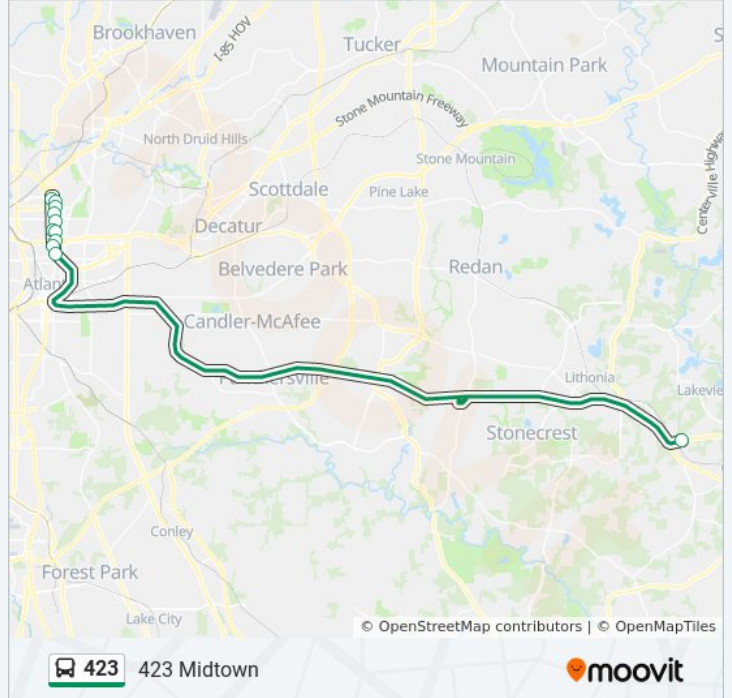

423

423 Midtown

Get The App

The 423 bus line (423 Midtown) has 2 routes. For regular weekdays, their operation hours are:
(1) 423 Midtown: 5:10 AM - 7:20 AM(2) 423 Panola / West Conyers / East Conyers: 3:30 PM - 5:30 PM
Use the Moovit App to find the closest 423 bus station near you and find out when is the next 423 bus arriving.

Direction: 423 Midtown

13 stops

[VIEW LINE SCHEDULE](#)

- East Conyers Park And Ride
- West Conyers Park And Ride (Mt/Peri)
- Panola Rd Park And Ride
- Civic Center Station (West Peachtree Street)
- W Peachtree St at Ponce De Leon Ave
- West Peachtree Street at 5th Street
- West Peachtree St at Peachtree Pl
- West Peachtree St at 12th St
- W Peachtree St & 14th St
- Arts Center
- Spring St at 17th St
- Spring St at 5th St
- Spring St Just Before Linden Ave

423 bus Info

Direction: 423 Midtown

Stops: 13

Trip Duration: 93 min

Line Summary:

Direction: 423 Panola / West Conyers / East Conyers

13 stops

[VIEW LINE SCHEDULE](#)

Direction: 423 Panola / West Conyers / East Conyers

Stops: 13

Trip Duration: 89 min

Line Summary:

423 bus time schedules and route maps are available in an offline PDF at moovitapp.com. Use the [Moovit App](#) to see live bus times, train schedule or subway schedule, and step-by-step directions for all public transit in Atlanta.