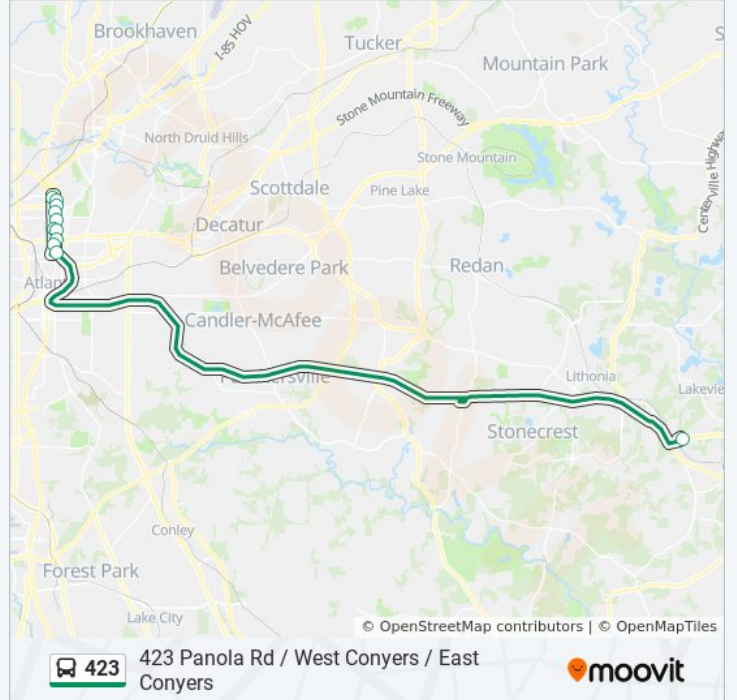

Direction: 423 Midtown

13 stops

[VIEW LINE SCHEDULE](#)

- East Conyers Park And Ride
- West Conyers Park And Ride (Mt/Peri)
- Panola Rd Park And Ride
- Civic Center Station (West Peachtree Street)
- W Peachtree St at Ponce De Leon Ave
- West Peachtree Street at 5th Street
- West Peachtree St at Peachtree Pl
- West Peachtree St at 12th St
- W Peachtree St & 14th St
- Arts Center
- Spring St at 17th St
- Spring St at 5th St
- Spring St Just Before Linden Ave

423 bus Info

Direction: 423 Midtown

Stops: 13

Trip Duration: 93 min

Line Summary:

Direction: 423 Panola / West Conyers / East Conyers

13 stops

[VIEW LINE SCHEDULE](#)

Spring St at 17th St

Spring St at 5th St

Spring St Just Before Linden Ave

Panola Rd Park And Ride

West Conyers Park And Ride (Mt/Peri)

East Conyers Park And Ride

423 bus Time Schedule

423 Panola / West Conyers / East Conyers Route

Direction: 423 Panola / West Conyers / East Conyers

Stops: 13

Trip Duration: 89 min

Line Summary:

423 bus time schedules and route maps are available in an offline PDF at moovitapp.com. Use the [Moovit App](#) to see live bus times, train schedule or subway schedule, and step-by-step directions for all public transit in Atlanta.