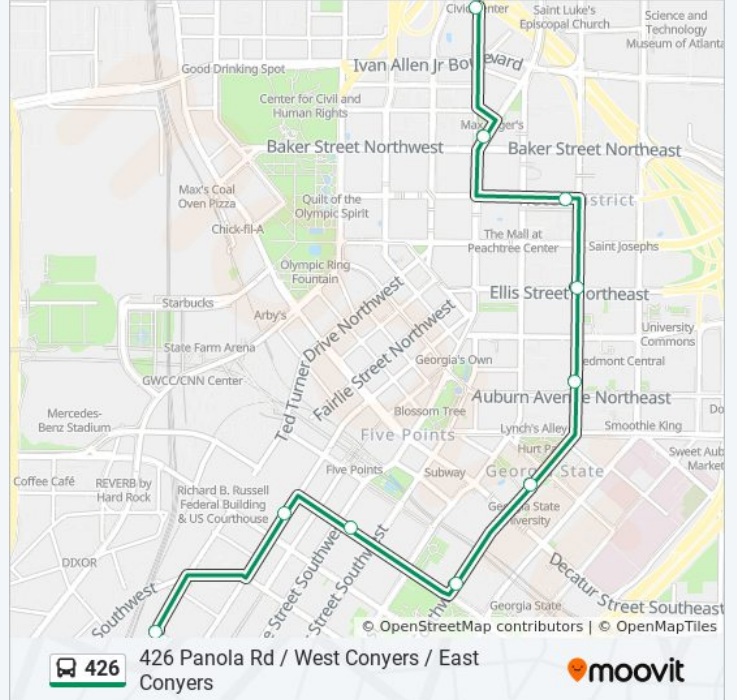

Direction: 426 Downtown

15 stops

[VIEW LINE SCHEDULE](#)

- East Conyers Park And Ride
- West Conyers Park And Ride (Dt)
- Panola Rd Park And Ride
- Ted Turner Dr (N) at Brotherton St
- Ted Turner Dr at Mitchell St
- Mitchell St at Forsyth St
- Mitchell St at Peachtree St
- Central Ave at Milk Jr Dr
- Central Ave & Wall St
- Peachtree Center Ave at Auburn Ave
- Peachtree Center Ave at John Wesley Dobbs Ave
- Peachtree Center Ave @ Andrew Young Int Blvd
- Baker St at Peachtree St
- Ted Turner Dr at West Peachtree Pl
- Civic Center Station (West Peachtree Street)

426 bus Info

Direction: 426 Downtown

Stops: 15

Trip Duration: 54 min

Line Summary:

Direction: 426 Panola / West Conyers / East Conyers

13 stops

[VIEW LINE SCHEDULE](#)

- Civic Center Station (West Peachtree Street)
- Peachtree St & Baker St (Suntrust Bldg)
- John Portman Boulevard at Courtland Street
- Courtland St & Ellis St (Sheraton Atlanta)
- Courtland St & Auburn Ave (Atlanta Life)
- Courtland St at Gilmer St
- Washington St & MLK Jr Dr.
- Martin Luther King Jr Dr & Peachtree St
- Forsyth Street at Martin Luther King Junior Drive
- Ted Turner Dr (S) at Brotherton St
- Panola Rd Park And Ride
- West Conyers Park And Ride (Dt)
- East Conyers Park And Ride

426 bus Info

Direction: 426 Panola / West Conyers / East Conyers

Stops: 13

Trip Duration: 67 min

Line Summary:

426 bus time schedules and route maps are available in an offline PDF at moovitapp.com. Use the [Moovit App](#) to see live bus times, train schedule or subway schedule, and step-by-step directions for all public transit in Atlanta.