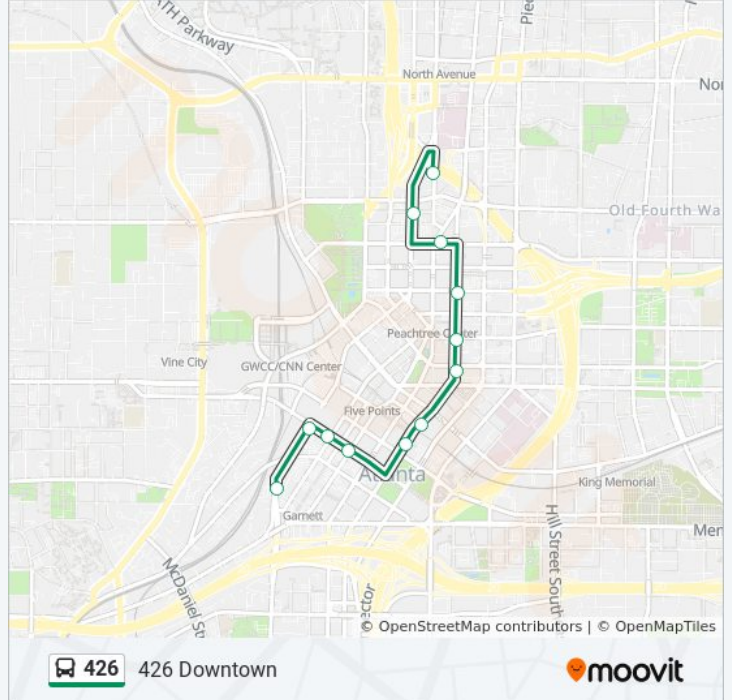

Direction: 426 Downtown

15 stops

[VIEW LINE SCHEDULE](#)

- East Conyers Park And Ride
- West Conyers Park And Ride (Dt)
- Panola Rd Park And Ride
- Ted Turner Dr (N) at Brotherton St
- Ted Turner Dr at Mitchell St
- Mitchell St at Forsyth St
- Mitchell St at Peachtree St
- Central Ave at Milk Jr Dr
- Central Ave & Wall St
- Peachtree Center Ave at Auburn Ave
- Peachtree Center Ave at John Wesley Dobbs Ave
- Peachtree Center Ave @ Andrew Young Int Blvd
- Baker St at Peachtree St
- Ted Turner Dr at West Peachtree Pl
- Civic Center Station (West Peachtree Street)

426 bus Info

Direction: 426 Downtown

Stops: 15

Trip Duration: 54 min

Line Summary:

Direction: 426 Panola / West Conyers / East Conyers

13 stops

[VIEW LINE SCHEDULE](#)

- Civic Center Station (West Peachtree Street)
- Peachtree St & Baker St (Suntrust Bldg)
- John Portman Boulevard at Courtland Street
- Courtland St & Ellis St (Sheraton Atlanta)
- Courtland St & Auburn Ave (Atlanta Life)
- Courtland St at Gilmer St
- Washington St & MLK Jr Dr.
- Martin Luther King Jr Dr & Peachtree St
- Forsyth Street at Martin Luther King Junior Drive
- Ted Turner Dr (S) at Brotherton St
- Panola Rd Park And Ride
- West Conyers Park And Ride (Dt)
- East Conyers Park And Ride

426 bus Info

Direction: 426 Panola / West Conyers / East Conyers

Stops: 13

Trip Duration: 67 min

Line Summary:

426 bus time schedules and route maps are available in an offline PDF at moovitapp.com. Use the [Moovit App](#) to see live bus times, train schedule or subway schedule, and step-by-step directions for all public transit in Atlanta.