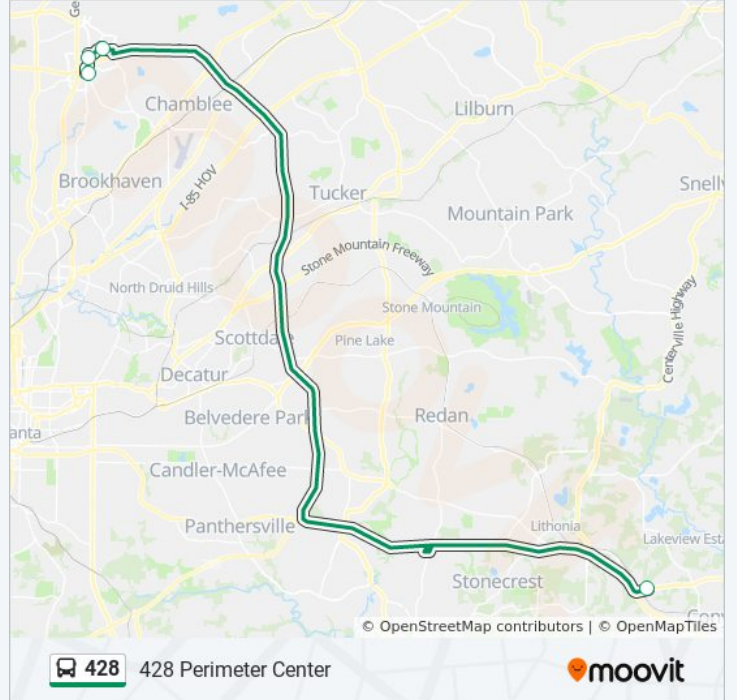

428 bus time schedules and route maps are available in an offline PDF at moovitapp.com. Use the [Moovit App](#) to see live bus times, train schedule or subway schedule, and step-by-step directions for all public transit in Atlanta.

[About Moovit](#) • [MaaS Solutions](#) • [Supported Countries](#) • [Mooviter Community](#)

© 2024 Moovit - All Rights Reserved

Check Live Arrival Times