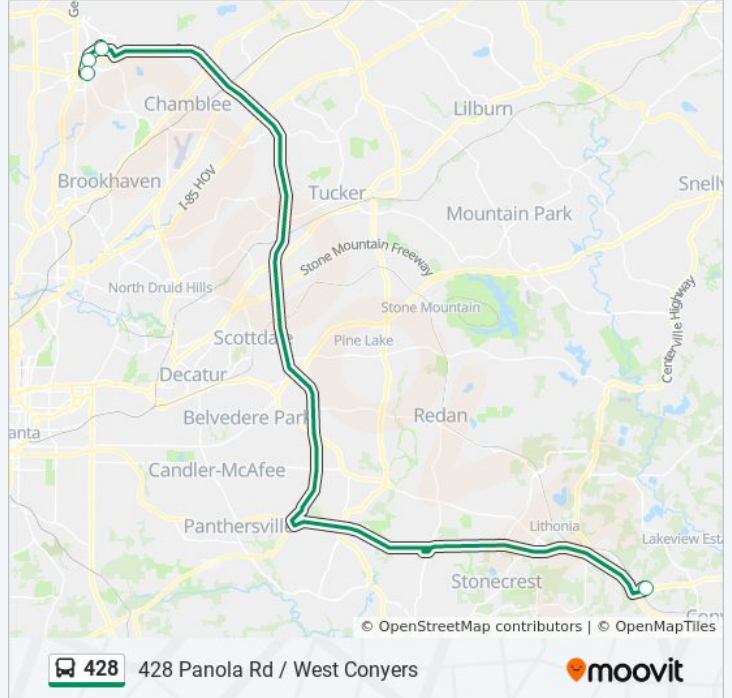

428

428 Panola / West Conyers

Get The App

The 428 bus line (428 Panola / West Conyers) has 2 routes. For regular weekdays, their operation hours are:  
(1) 428 Panola / West Conyers: 3:35 PM - 5:15 PM(2) 428 Perimeter Center: 5:05 AM - 6:24 AM  
Use the Moovit App to find the closest 428 bus station near you and find out when is the next 428 bus arriving.

**Direction: 428 Panola / West Conyers**

5 stops

[VIEW LINE SCHEDULE](#)

Medical Center Station

Peachtree-Dunwoody Rd at Concourse Pkwy

Dunwoody Station

Panola Rd Park And Ride

West Conyers Park And Ride (Mt/Peri)

**428 bus Time Schedule**

428 Panola / West Conyers Route Timetable:

Sunday	Not Operational
Monday	3:35 PM - 5:15 PM
Tuesday	3:35 PM - 5:15 PM
Wednesday	3:35 PM - 5:15 PM
Thursday	3:35 PM - 5:15 PM
Friday	3:35 PM - 5:15 PM
Saturday	Not Operational

**428 bus Info**

**Direction:** 428 Panola / West Conyers

**Stops:** 5

**Trip Duration:** 91 min

**Line Summary:**

**Direction: 428 Perimeter Center**

5 stops

[VIEW LINE SCHEDULE](#)