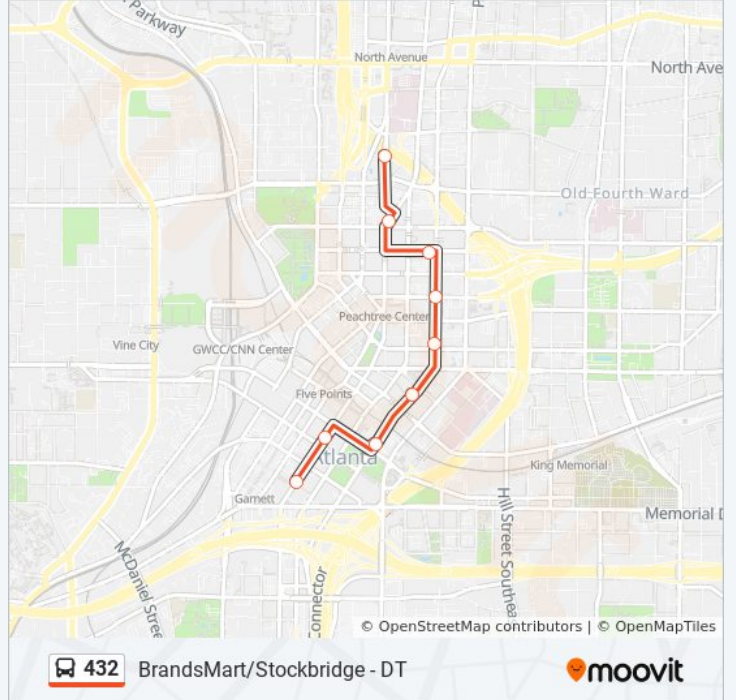

Direction: 432 Downtown

13 stops

[VIEW LINE SCHEDULE](#)

- Brandsmart Park And Ride
- Stockbridge Park And Ride
- Central Ave at Garnett St
- Central Ave SW @ Mitchell St SW
- Martin Luther King Jr Dr & Peachtree St
- Peachtree St at Five Points Station
- Wall St at Central Ave
- Peachtree Center Ave at Auburn Ave
- Peachtree Center Ave at John Wesley Dobbs Ave
- Peachtree Center Ave @ Andrew Young Int Blvd
- Baker St at Peachtree St
- Ted Turner Dr at West Peachtree Pl
- Civic Center Station (West Peachtree Street)

432 bus Info

Direction: 432 Downtown

Stops: 13

Trip Duration: 50 min

Line Summary:

Direction: 432 Stockbridge / Brandsmart

11 stops

[VIEW LINE SCHEDULE](#)

- Civic Center Station (West Peachtree Street)
- Peachtree St & Baker St (Suntrust Bldg)
- John Portman Boulevard at Courtland Street
- Courtland St & Ellis St (Sheraton Atlanta)
- Courtland St & Auburn Ave (Atlanta Life)
- Courtland St at Gilmer St
- Washington St & MLK Jr Dr.
- Pryor St at Mitchell St
- Pryor St at Garnett St
- Brandsmart Park And Ride
- Stockbridge Park And Ride

432 bus Info

Direction: 432 Stockbridge / Brandsmart

Stops: 11

Trip Duration: 48 min

Line Summary:

432 bus time schedules and route maps are available in an offline PDF at moovitapp.com. Use the [Moovit App](#) to see live bus times, train schedule or subway schedule, and step-by-step directions for all public transit in Atlanta.