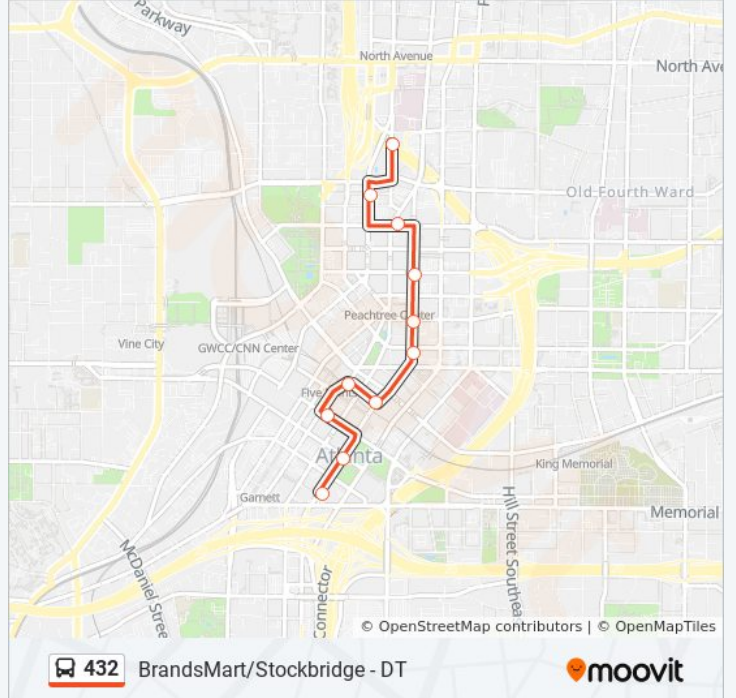

Direction: 432 Downtown

13 stops

[VIEW LINE SCHEDULE](#)

- Brandsmart Park And Ride
- Stockbridge Park And Ride
- Central Ave at Garnett St
- Central Ave SW @ Mitchell St SW
- Martin Luther King Jr Dr & Peachtree St
- Peachtree St at Five Points Station
- Wall St at Central Ave
- Peachtree Center Ave at Auburn Ave
- Peachtree Center Ave at John Wesley Dobbs Ave
- Peachtree Center Ave @ Andrew Young Int Blvd
- Baker St at Peachtree St
- Ted Turner Dr at West Peachtree Pl
- Civic Center Station (West Peachtree Street)

432 bus Info

Direction: 432 Downtown

Stops: 13

Trip Duration: 50 min

Line Summary:

Direction: 432 Stockbridge / Brandsmart

11 stops

[VIEW LINE SCHEDULE](#)

- Civic Center Station (West Peachtree Street)
- Peachtree St & Baker St (Suntrust Bldg)
- John Portman Boulevard at Courtland Street
- Courtland St & Ellis St (Sheraton Atlanta)
- Courtland St & Auburn Ave (Atlanta Life)
- Courtland St at Gilmer St
- Washington St & MLK Jr Dr.
- Pryor St at Mitchell St
- Pryor St at Garnett St
- Brandsmart Park And Ride
- Stockbridge Park And Ride