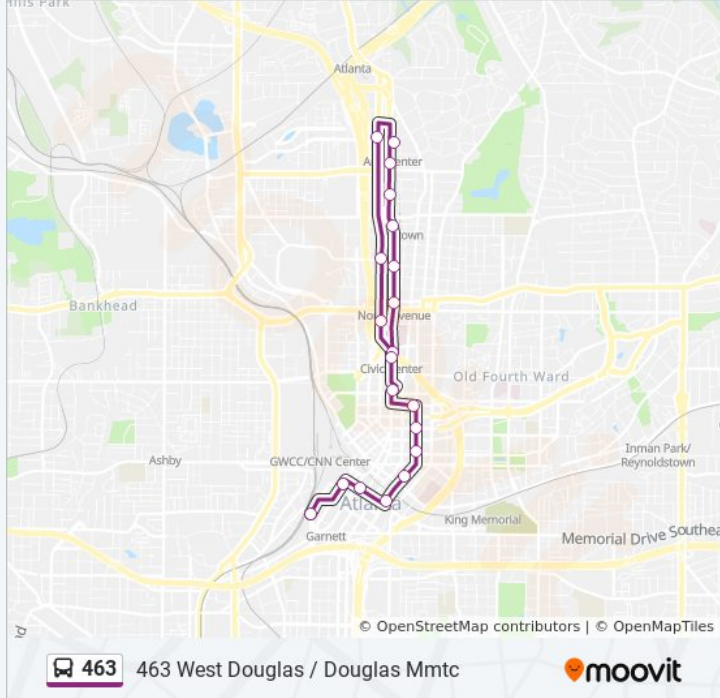

 463

463 Downtown / Midtown

Get The App

The 463 bus line (463 Downtown / Midtown) has 2 routes. For regular weekdays, their operation hours are:  
 (1) 463 Downtown / Midtown: 5:20 AM - 7:35 AM (2) West Douglas / Douglas Mmtc: 3:00 PM - 5:05 PM  
 Use the Moovit App to find the closest 463 bus station near you and find out when is the next 463 bus arriving.

**Direction: 463 Downtown / Midtown**

23 stops

[VIEW LINE SCHEDULE](#)

- West Douglas Park And Ride
- Douglas Mmtc Park And Ride
- Ted Turner Dr (N) at Brotherton St
- Ted Turner Dr at Mitchell St
- Mitchell St at Forsyth St
- Mitchell St at Peachtree St
- Central Ave at Mik Jr Dr
- Central Ave & Wall St
- Peachtree Center Ave at Auburn Ave
- Peachtree Center Ave at John Wesley Dobbs Ave
- Peachtree Center Ave @ Andrew Young Int Blvd
- Baker St at Peachtree St
- Ted Turner Dr at West Peachtree Pl
- Civic Center Station (West Peachtree Street)
- W Peachtree St at Ponce De Leon Ave
- West Peachtree Street at 5th Street
- West Peachtree St at Peachtree Pl
- West Peachtree St at 12th St
- W Peachtree St & 14th St
- Arts Center
- Spring St at 17th St
- Spring St at 5th St

**463 bus Info**

**Direction:** 463 Downtown / Midtown

**Stops:** 23

**Trip Duration:** 81 min

**Line Summary:**

Spring St Just Before Linden Ave

**Direction: West Douglas / Douglas Mmtc**

22 stops

**Stops:** 22

**Trip Duration:** 95 min

**Line Summary:**

Forsyth Street at Martin Luther King Junior Drive

Ted Turner Dr (S) at Brotherton St

Douglas Mmtc Park And Ride

West Douglas Park And Ride

463 bus time schedules and route maps are available in an offline PDF at [moovitapp.com](https://moovitapp.com). Use the [Moovit App](#) to see live bus times, train schedule or subway schedule, and step-by-step directions for all public transit in Atlanta.