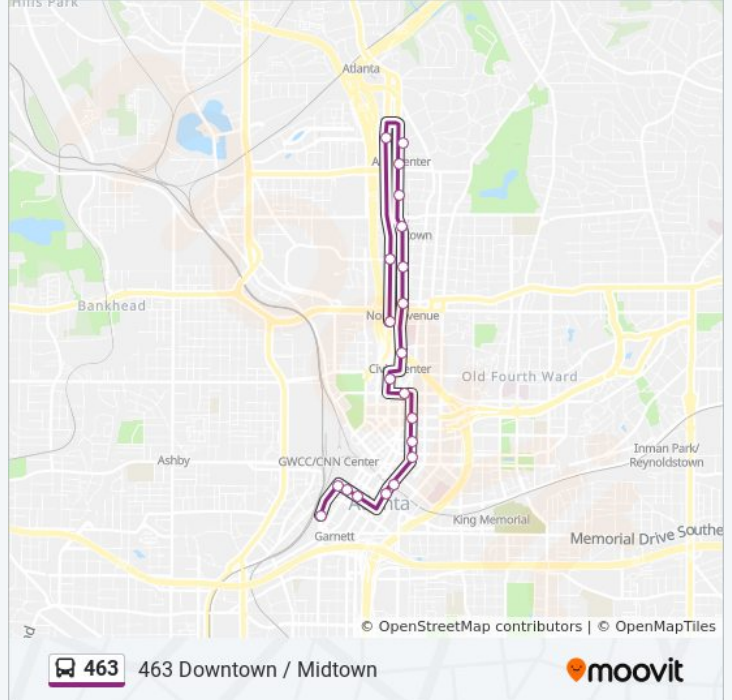

**Direction: 463 Downtown / Midtown**

23 stops

[VIEW LINE SCHEDULE](#)

- West Douglas Park And Ride
- Douglas Mmtc Park And Ride
- Ted Turner Dr (N) at Brotherton St
- Ted Turner Dr at Mitchell St
- Mitchell St at Forsyth St
- Mitchell St at Peachtree St
- Central Ave at Mik Jr Dr
- Central Ave & Wall St
- Peachtree Center Ave at Auburn Ave
- Peachtree Center Ave at John Wesley Dobbs Ave
- Peachtree Center Ave @ Andrew Young Int Blvd
- Baker St at Peachtree St
- Ted Turner Dr at West Peachtree Pl
- Civic Center Station (West Peachtree Street)
- W Peachtree St at Ponce De Leon Ave
- West Peachtree Street at 5th Street
- West Peachtree St at Peachtree Pl
- West Peachtree St at 12th St
- W Peachtree St & 14th St
- Arts Center
- Spring St at 17th St
- Spring St at 5th St

**463 bus Info**

**Direction:** 463 Downtown / Midtown

**Stops:** 23

**Trip Duration:** 81 min

**Line Summary:**

Spring St Just Before Linden Ave

**Direction: West Douglas / Douglas Mmtc**

22 stops

[VIEW LINE SCHEDULE](#)

Civic Center Station (West Peachtree Street)

W Peachtree St at Ponce De Leon Ave

West Peachtree Street at 5th Street

West Peachtree St at Peachtree Pl

West Peachtree St at 12th St

W Peachtree St & 14th St

**Stops:** 22

**Trip Duration:** 95 min

**Line Summary:**

Forsyth Street at Martin Luther King Junior Drive

Ted Turner Dr (S) at Brotherton St

Douglas Mmtc Park And Ride

West Douglas Park And Ride

463 bus time schedules and route maps are available in an offline PDF at [moovitapp.com](https://moovitapp.com). Use the [Moovit App](#) to see live bus times, train schedule or subway schedule, and step-by-step directions for all public transit in Atlanta.