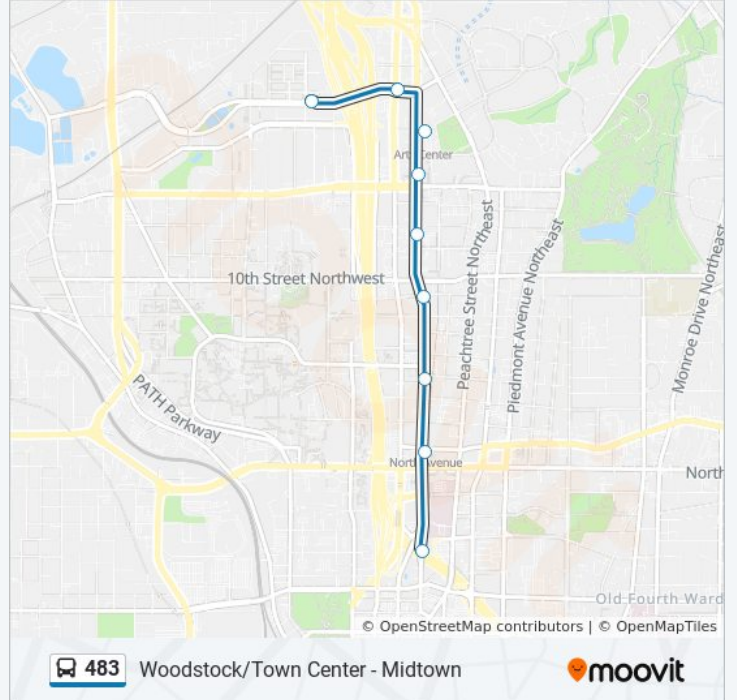

**483 bus Info**

**Direction:** 483 Midtown

**Stops:** 11

**Trip Duration:** 68 min

**Line Summary:**

**Direction: 483 Woodstock / Town Center**

11 stops

[VIEW LINE SCHEDULE](#)

- Civic Center Station (West Peachtree Street)
- W Peachtree St at Ponce De Leon Ave
- West Peachtree Street at 5th Street
- West Peachtree St at Peachtree Pl
- West Peachtree St at 12th St
- W Peachtree St & 14th St
- Arts Center
- 17th St at Spring St
- 17th St at Market St
- Town Center/Big Shanty Park And Ride
- Woodstock Park And Ride

**483 bus Time Schedule**

483 Woodstock / Town Center Route Timetable:

Sunday	Not Operational
Monday	3:15 PM - 4:45 PM
Tuesday	3:15 PM - 4:45 PM
Wednesday	3:15 PM - 4:45 PM
Thursday	3:15 PM - 4:45 PM
Friday	3:15 PM - 4:45 PM
Saturday	Not Operational

**483 bus Info**

**Direction:** 483 Woodstock / Town Center

**Stops:** 11

**Trip Duration:** 72 min

**Line Summary:**

483 bus time schedules and route maps are available in an offline PDF at [moovitapp.com](https://moovitapp.com). Use the [Moovit App](#) to see live bus times, train schedule or subway schedule, and step-by-step directions for all public transit in Atlanta.