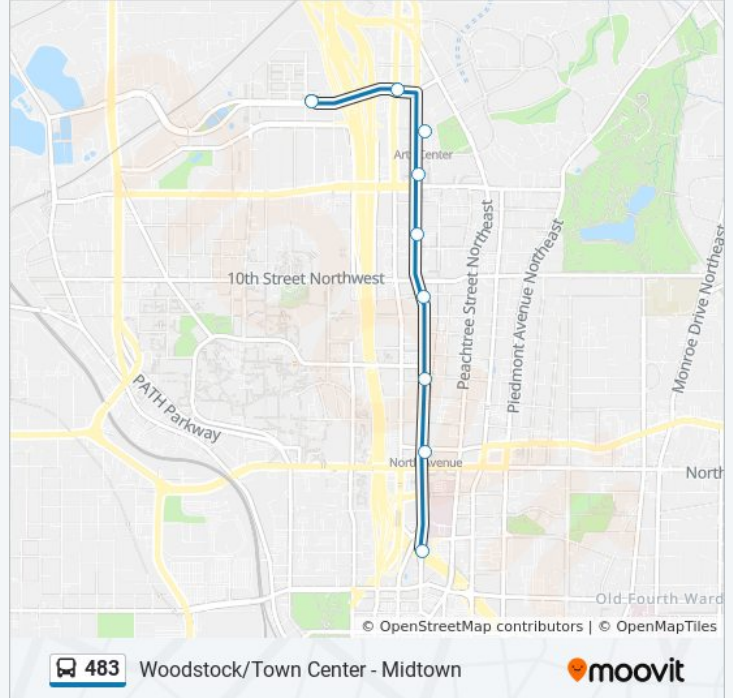

483

Woodstock/Town Center - Midtown

Get The App

The 483 bus line (Woodstock/Town Center - Midtown) has 2 routes. For regular weekdays, their operation hours are:  
(1) 483 Midtown: 6:05 AM - 6:55 AM(2) 483 Woodstock / Town Center: 3:15 PM - 4:45 PM

Use the Moovit App to find the closest 483 bus station near you and find out when is the next 483 bus arriving.

**Direction: 483 Midtown**

11 stops

[VIEW LINE SCHEDULE](#)

- Woodstock Park And Ride
- Town Center/Big Shanty Park And Ride
- Civic Center Station (West Peachtree Street)
- W Peachtree St at Ponce De Leon Ave
- West Peachtree Street at 5th Street
- West Peachtree St at Peachtree Pl
- West Peachtree St at 12th St
- W Peachtree St & 14th St
- Arts Center
- 17th St at Spring St
- 17th St at Market St

**483 bus Info**

**Direction:** 483 Midtown

**Stops:** 11

**Trip Duration:** 68 min

**Line Summary:**

**Direction: 483 Woodstock / Town Center**

11 stops

[VIEW LINE SCHEDULE](#)

- Civic Center Station (West Peachtree Street)
- W Peachtree St at Ponce De Leon Ave
- West Peachtree Street at 5th Street
- West Peachtree St at Peachtree Pl
- West Peachtree St at 12th St
- W Peachtree St & 14th St
- Arts Center
- 17th St at Spring St
- 17th St at Market St
- Town Center/Big Shanty Park And Ride
- Woodstock Park And Ride