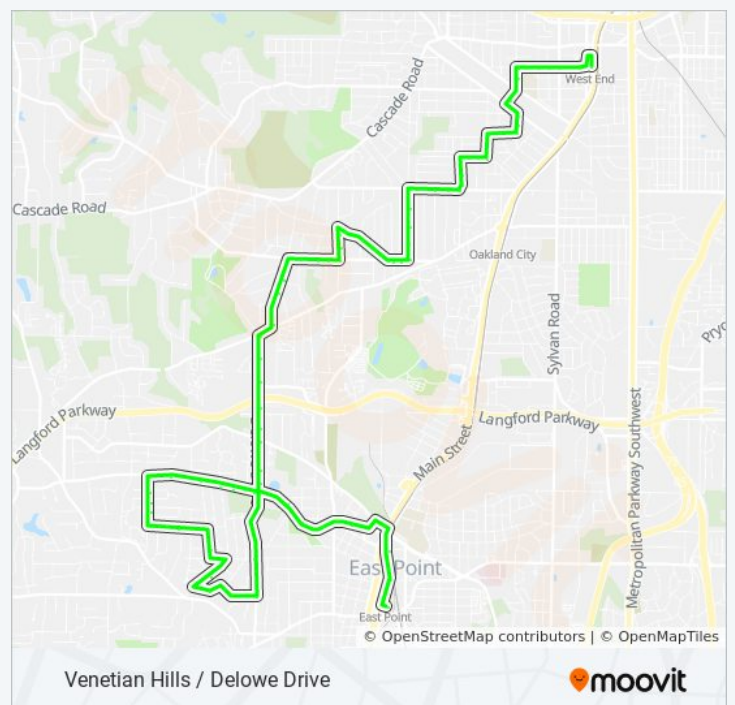

East Point St @ Ware Ave

W Cleveland Ave @ Main St

East Point Station

**Direction: West End Station**

93 stops

[VIEW LINE SCHEDULE](#)

East Point Station

Main St @ W Cleveland Ave

Lancaster Dr @ Plantation Dr

Plantation Dr@Dorsey Ave

Montrose Dr @ Plantation Dr

Graywall St @ Englewood Dr

Graywall St @ Old Colony Rd

Old Colony Rd@Riggs Dr

Old Colony Rd@Westchester Dr

**81 bus Time Schedule**

West End Station Route Timetable:

Sunday	5:30 AM - 11:30 PM
Monday	4:45 AM - 11:30 PM
Tuesday	12:15 AM - 11:30 PM
Wednesday	12:15 AM - 11:30 PM
Thursday	12:15 AM - 11:30 PM
Friday	12:15 AM - 11:30 PM
Saturday	12:15 AM - 11:30 PM

**81 bus Info**

**Direction:** West End Station

**Stops:** 93

**Trip Duration:** 45 min

**Line Summary:**

Old Colony Rd@2485

Old Colony Rd@Rantin Dr

Old Colony Rd@Bryant Dr