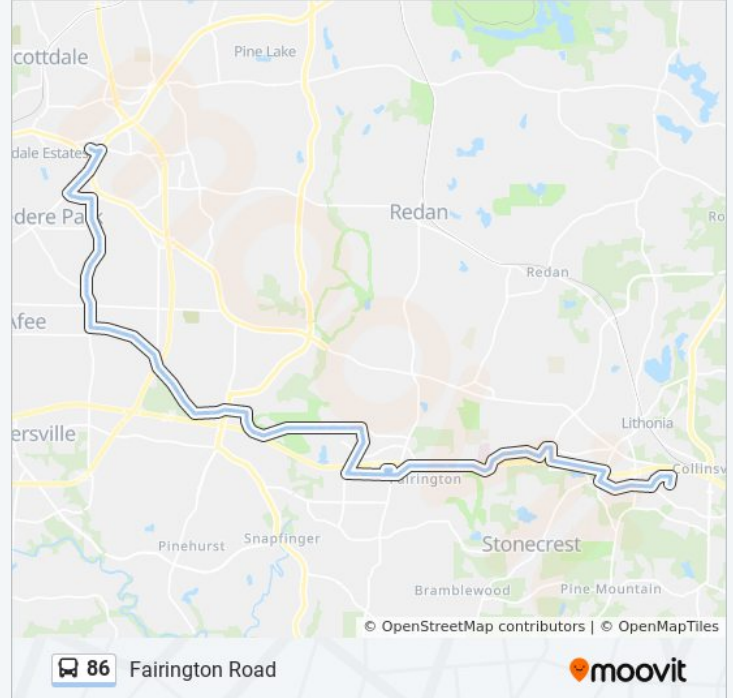

Snapfinger Rd @ Tiffany Dr

Snapfinger Rd @ Snapfinger Cir

Snapfinger Rd @ Emerald Falls Dr

Snapfinger Rd @ 1948

Snapfinger Rd @ Northstrand Dr

Snapfinger Rd @ Elkridge Dr

Snapfinger Rd @ Greentree Dr

Snapfinger Rd @ Cherrybrook Dr

Snapfinger Rd@Glen Mora Dr

Snapfinger Rd @ Chestnut Hill Cir

Snapfinger Rd @ Glenmar Dr

Snapfinger Rd @ La Mesa Ln

Snapfinger Rd @ Dr Crawford Lewis Dr

Snapfinger Rd @ Hyland Dr

Snapfinger Rd @ Columbia Dr

Columbia Dr @ Spring Lake Dr

Columbia Dr @ Elgin Dr

Columbia Dr @ Glenwood Rd

Columbia Dr @ Glenwood Rd
 Columbia Dr @ Peachcrest Rd
 Peachcrest Rd @ Misty Valley Rd
 Peachcrest Rd @ Phillip Cir
 Peachcrest Rd @ Columbia Trce
 Peachcrest Rd @ Wild Flower Cv
 Peachcrest Rd @ Longleaf Dr
 Peachcrest Rd @ Pinehill Dr
 Peachcrest Rd @ Jackson Dr
 Peachcrest Rd @ Maplehurst Dr
 Peachcrest Rd @ Maryvale Dr
 Peachcrest Rd @ Orchard Cir
 Peachcrest Rd @ Glenn Rd
 Peachcrest Rd @ Bennington Dr
 Midway Rd @ Beech Dr
 Midway Rd @ Wren Rd
 Midway Rd @ Lark Ln
 Covington Dr @ Midway Rd
 Covington Dr @ 3246
 Covington Dr @ La Costa Dr
 Covington Dr @ Memorial Dr
 Memorial Dr @ 3982
 Memorial Dr @ Nottingham Dr
 Memorial Dr @ Covington Hwy
 Kensington Station

12:25 AM - 11:45 PM

Saturday

12:25 AM - 11:45 PM

86 bus Info

Direction: Mall at Stonecrest

Stops: 76

Trip Duration: 49 min

Line Summary: