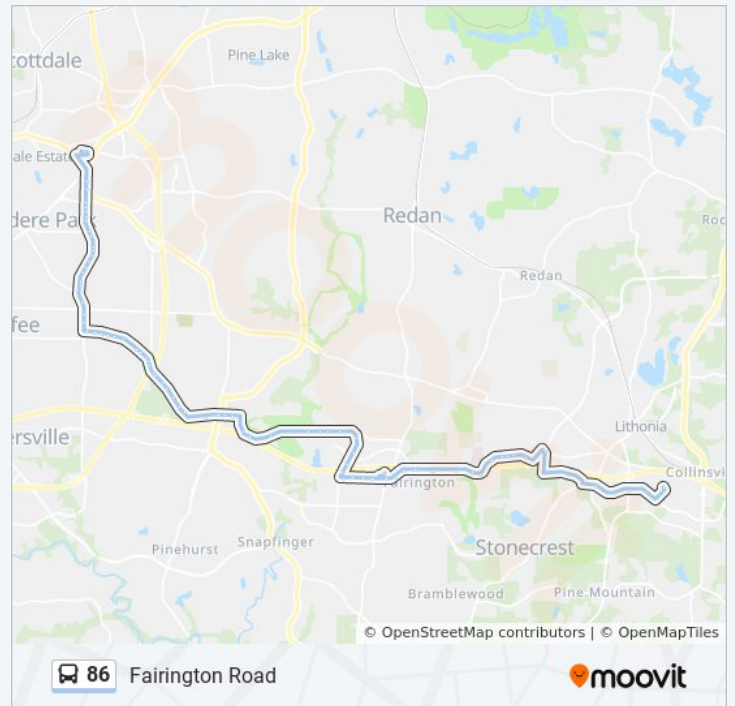

Snapfinger Rd @ Hyland Dr

Snapfinger Rd @ Dr Crawford Lewis Dr

Snapfinger Rd @ Willamette Way

Snapfinger Rd @ Glenmar Dr

Snapfinger Rd @ Chestnut Hill Cir (W)

Snapfinger Rd @ Chestnut Hill Cir (E)

Snapfinger Rd @ Rollingview Dr

Snapfinger Rd@Austin Dr

Snapfinger Rd @ Greentree Dr

Snapfinger Rd @ Elkridge Dr

Snapfinger Rd @ Titan Ridge Dr

Snapfinger Rd @ 1939

Snapfinger Rd @ Emerald Falls Dr

Snapfinger Rd@Snapfinger Cir

Friday

12:25 AM - 11:45 PM

Saturday

12:25 AM - 11:45 PM

86 bus Info

Direction: Mall at Stonecrest

Stops: 76

Trip Duration: 49 min

Line Summary:

Snapfinger Rd @ 2131

Snapfinger Rd @ Tiffany Dr

Snapfinger Woods Dr @ 4185

Snapfinger Woods Dr @ Wesley Chapel Rd

New Snapfinger Woods Dr @ E Wesley Chapel Way

New Snapfinger Woods Dr @ 4325

Snapfinger Woods Dr @ E Wesley Chapel Way