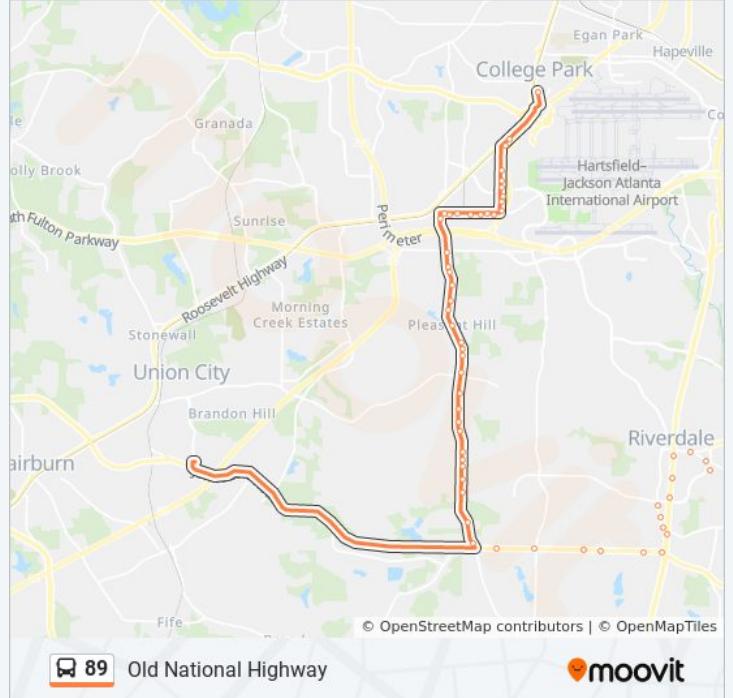

Old National Highway

Get The App

The 89 bus line (Old National Highway) has 3 routes. For regular weekdays, their operation hours are:
 (1) College Park Station: 12:06 AM - 11:48 PM
 (2) Riverdale Park & Ride: 12:35 AM - 11:55 PM
 (3) Union City: 12:15 AM - 11:35 PM

Use the Moovit App to find the closest 89 bus station near you and find out when is the next 89 bus arriving.

Direction: College Park Station
 55 stops
[VIEW LINE SCHEDULE](#)

89 bus Time Schedule
 College Park Station Route Timetable:

Sunday	12:06 AM - 11:48 PM
Monday	12:06 AM - 11:48 PM
Tuesday	12:06 AM - 11:48 PM
Wednesday	12:06 AM - 11:48 PM
Thursday	12:06 AM - 11:48 PM
Friday	12:06 AM - 11:48 PM
Saturday	12:06 AM - 11:48 PM

- Xpress - Riverdale Park & Ride
- Valley Hill Rd SW @ Lamar Hutcheson Pkwy
- Valley Hill Rd SW @ Camp St
- Sr 85 @ Main St
- Sr 85 @ Roberts Dr
- Sr 85 @ Bethsaida Rd
- Church St @ Bethsaida Rd
- Church St @ Town Center Dr
- Church St @ Mcelroy Dr
- Sr 85 @ Church St
- Sr 138 @ Mcelroy Dr
- Sr 138 @ Howell Ln
- Sr 138 @ Lake Ridge Pkwy
- Sr 138 @ Creekside Ln
- Sr 138 @ W Fayetteville Rd
- Sr 138 @ Albania Dr
- Old National Hwy @ Jonesboro Rd
- Old National Hwy @ Dalton Park
- Old National Hwy @ Bethsaida Rd
- Old National Hwy @ Dodd Rd
- Old National Hwy @ Hillside Rd

Direction: Riverdale Park & Ride

52 stops

[VIEW LINE SCHEDULE](#)

College Park Station - South Loop

W Point Ave @ Lesley Dr

W Point Ave @ Best Rd

Best Rd @ 4475

Best Rd @ 4555