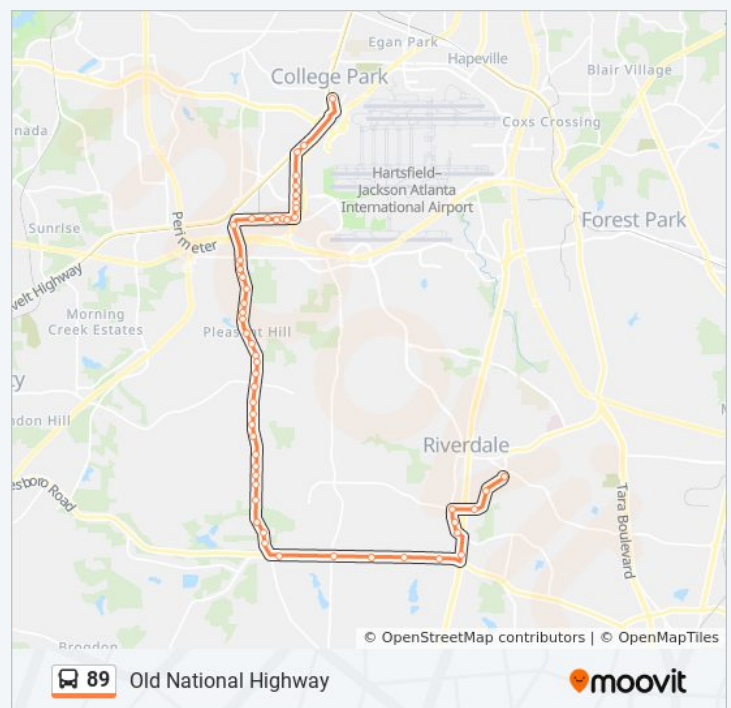

Direction: Riverdale Park & Ride

52 stops

[VIEW LINE SCHEDULE](#)

College Park Station - South Loop

W Point Ave @ Lesley Dr

W Point Ave @ Best Rd

Best Rd @ 4475

Best Rd @ 4555

89 bus Time Schedule

Riverdale Park & Ride Route Timetable:

Sunday	12:35 AM - 11:55 PM
Monday	12:35 AM - 11:55 PM
Tuesday	12:35 AM - 11:55 PM
Wednesday	12:35 AM - 11:55 PM
Thursday	12:35 AM - 11:55 PM
Friday	12:35 AM - 11:55 PM
Saturday	12:35 AM - 11:55 PM

89 bus Info

Direction: Riverdale Park & Ride

Stops: 52

Trip Duration: 41 min

Line Summary:

Old National Hwy @ Mcghee Landing

Old National Hwy @ Hackamore Dr

Old National Hwy @ Woodward Rd