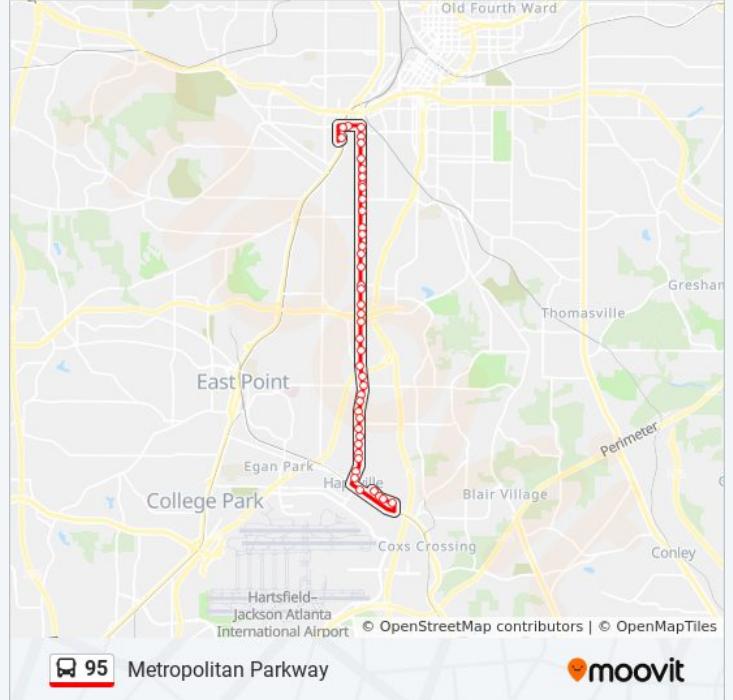

95 bus Info

Direction: Hapeville
Stops: 44
Trip Duration: 32 min
Line Summary:

Metropolitan Pky Sw@Lakewood Ave SW

Metropolitan Pky Sw@Langston Dr SW

Metropolitan Pky Sw@Avery Rd SW

Metropolitan Pky Sw@Pegg Rd SW

Dogwood Dr@Cofield Dr

Dogwood Dr@Gordon Cir

Dogwood Dr@Oak Dr

Dogwood Dr@Coleman St

Dogwood Dr@North Ave

Dogwood Dr@Marina St

Dogwood Dr@King Arnold St

N Central Ave @ N Fulton Ave

King Arnold St @ Sunset Ave

King Arnold St@Sherman Rd

King Arnold St @ Central Park Dr

King Arnold St @ Claire Dr

Direction: West End Station

41 stops

[VIEW LINE SCHEDULE](#)

King Arnold St @ Claire Dr

King Arnold St @ Fulton Ave

King Arnold St @ Dogwood Dr

Dogwood Dr@Marina St

Dogwood Dr @ North Ave

Dogwood Dr @ Lake Dr

95 bus Time Schedule

West End Station Route Timetable:

Sunday	5:43 AM - 11:43 PM
Monday	5:13 AM - 11:43 PM
Tuesday	5:13 AM - 11:43 PM
Wednesday	5:13 AM - 11:43 PM
Thursday	5:13 AM - 11:43 PM
Friday	5:13 AM - 11:43 PM
Saturday	5:43 AM - 11:43 PM