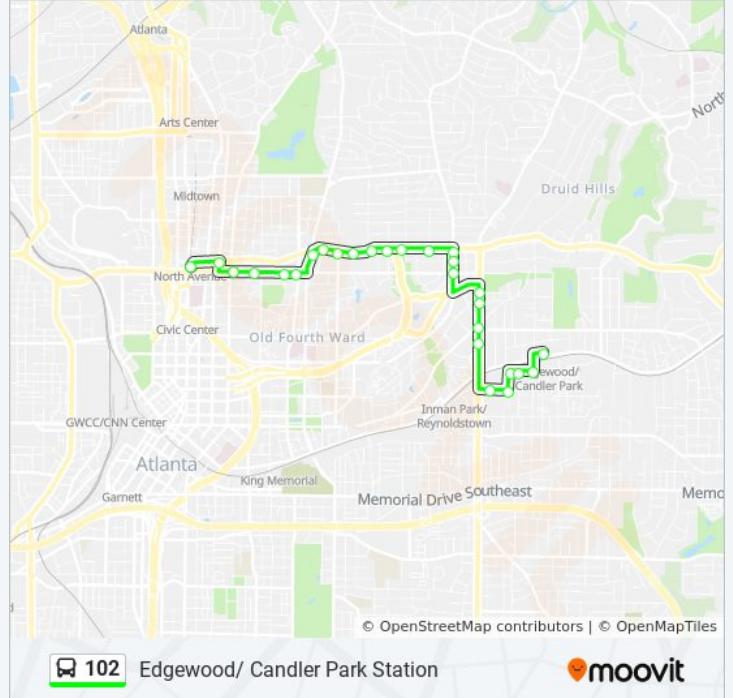

Direction: Edgewood/ Candler Park Station

27 stops

[VIEW LINE SCHEDULE](#)

- W Peachtree St at Ponce De Leon Ave
- Ponce De Leon Ave NE @ Juniper St NE
- North Ave @ Piedmont Ave
- North Ave @ Penn Ave
- North Ave @ Hunt St
- North Ave NE @ Parkway Dr NE
- Boulevard NE @ Ponce De Leon Ave NE
- Ponce De Leon Ave NE @ Kennesaw Ave NE
- Ponce De Leon Ave Ne@Glen Iris Dr NE
- Ponce De Leon Ave NE @ 675
- Ponce De Leon Ave NE @ Ponce De Leon Pl
- Ponce De Leon Ave NE @ Bonaventure Ave
- Ponce De Leon Ave NE @ Freedom Pky NE
- Ponce De Leon Ave NE @ Frederica St NE
- N Highland Ave NE @ Ponce De Leon Ave NE
- N Highland Ave NE @ Blue Ridge Ave NE
- N Highland Ave @ North Ave
- Moreland Ave @ Druid Pl
- Moreland Ave @ Mansfield Ave
- Moreland Ave @ Euclid Ave
- Moreland Ave NE @ 326
- Caroline St @ 1245

102 bus Time Schedule

Edgewood/ Candler Park Station Route Timetable:

Sunday	12:05 AM - 11:35 PM
Monday	12:05 AM - 11:35 PM
Tuesday	12:05 AM - 11:35 PM
Wednesday	12:05 AM - 11:35 PM
Thursday	12:05 AM - 11:35 PM
Friday	12:05 AM - 11:35 PM
Saturday	12:05 AM - 11:35 PM

102 bus Info

Direction: Edgewood/ Candler Park Station

Stops: 27

Trip Duration: 24 min

Line Summary:

Caroline St @ Marion PI

Marion PI NE @ La France St NE

La France St NE @ Flora Ave NE

La France St NE @ Whitefoord Ave NE

Edgewood/Candler Park Station - North Loop

Direction: North Avenue Station

26 stops

[VIEW LINE SCHEDULE](#)

Edgewood/Candler Park Station - North Loop

La France St @ Whitefoord Ave