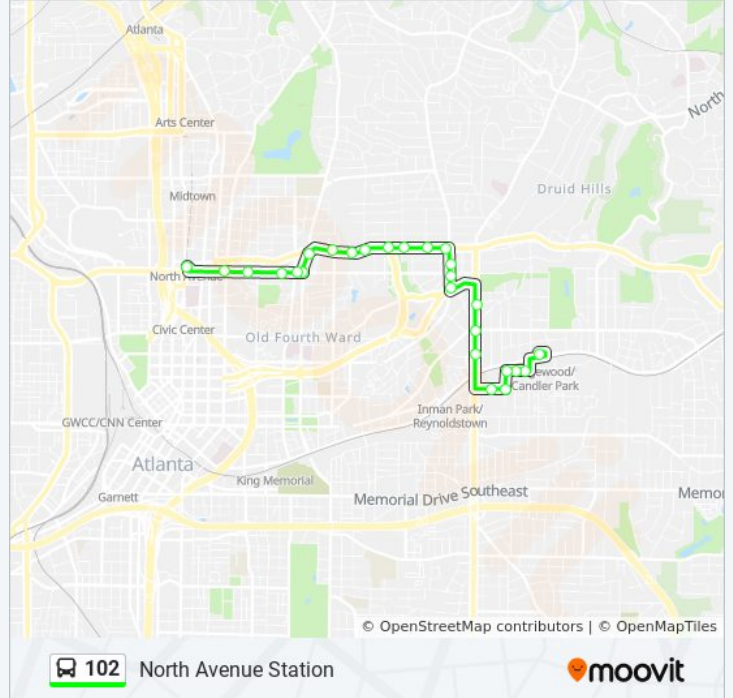

Ponce De Leon Ave NE @ Ponce De Leon Ct

Boulevard NE @ Ponce De Leon Ave

Boulevard NE @ North Ave NE

North Ave NE @ Parkway Dr NE

North Ave NE @ Hunt St NE

North Ave @ Penn Ave

North Ave @ Piedmont Ave

W Peachtree St at Ponce De Leon Ave

102 bus time schedules and route maps are available in an offline PDF at moovitapp.com. Use the [Moovit App](#) to see live bus times, train schedule or subway schedule, and step-by-step directions for all public transit in Atlanta.

[About Moovit](#) · [MaaS Solutions](#) · [Supported Countries](#) · [Mooviter Community](#)

© 2024 Moovit - All Rights Reserved

Check Live Arrival Times