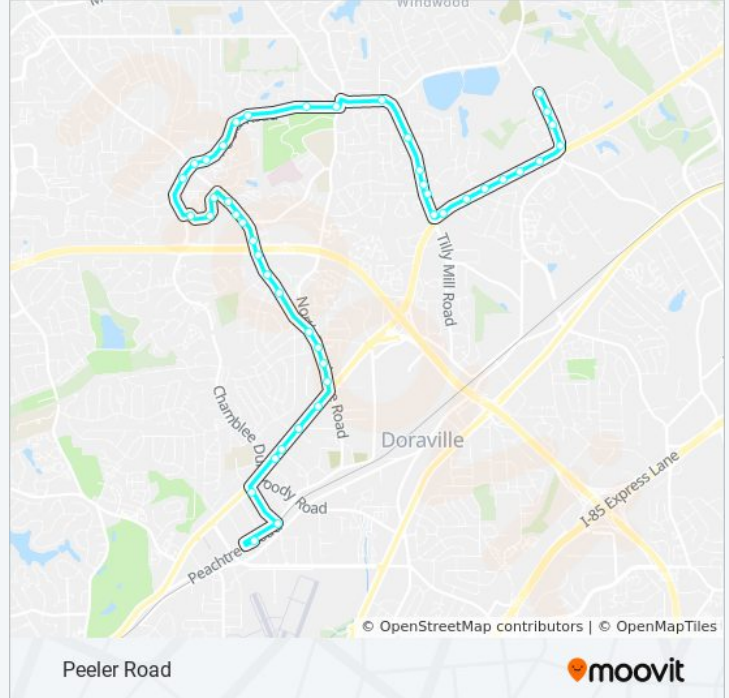

**Direction: Chamblee Station**

45 stops

[VIEW LINE SCHEDULE](#)

- Winters Chapel Rd @ 4830
- Winters Chapel Rd @ Womack Dr
- Winters Chapel Rd @ 4739
- Winters Chapel Rd @ Peachtree Industrial Blvd
- Peachtree Industrial Blvd @ Peachtree Place Pkwy
- Peachtree Industrial Blvd@6750
- Peachtree Industrial Blvd@6670
- Peachtree Industrial Blvd@6706
- Peachtree Industrial Blvd @ Homeland Dr
- Peachtree Industrial Blvd @ Tilly Mill Rd
- Tilly Mill Rd @ Peachtree Industrial Blvd
- Tilly Mill Rd@Stonington Rd
- Tilly Mill Rd@Binghamton Dr
- Tilly Mill Rd@Laurelwood Rd
- Tilly Mill Rd @ Briers North Dr
- Tilly Mill Rd@Coldstream Dr
- Peeler Rd @ N Peachtree Rd
- Peeler Rd@Cherring Dr
- Peeler Rd @ Adams Rd
- Peeler Rd@Olde Village Ln
- Peeler Rd@Village Mill Rd

**103 bus Info**

**Direction:** Chamblee Station

**Stops:** 45

**Trip Duration:** 26 min

**Line Summary:**

Peeler Rd@Independence Sq  
 Peeler Rd @ Shallowford Rd  
 Chamblee Dunwoody Rd @ N Shallowford Rd  
 Dunwoody Park Dr @ Dunwoody Park N  
 Dunwoody Park@Dunwoody Park South  
 Dunwoody Park @ N Shallowford Rd  
 N Shallowford Rd@Pernoshall Ct  
 N Shallowford Rd @ Peachford Rd  
 Shallowford Rd@Peachford Rd  
 Shallowford Rd@Cotillion Dr  
 Shallowford Rd@Savoy Dr  
 N Shallowford Rd @ Commodore Dr  
 N Shallowford Rd @ Admiral Way  
 N Shallowford Rd @ Ellwyn Dr  
 N Peachtree Rd @ Plantation Ln  
 N Peachtree Rd @ 3920  
 N Peachtree Rd @ Peachtree Industrial Blvd  
 Peachtree Industrial Blvd @ Green Industrial Way  
 Peachtree Industrial Blvd @ Longview Dr  
 Peachtree Ind Blvd @ Broad St  
 Peachtree Blvd @ Ivy Ln  
 Pierce Dr @ Peachtree Industrial Blvd  
 Pierce Dr @ Peachtree Rd  
 Chamblee Station - West Loop

**Direction: Peeler Road**

36 stops

[VIEW LINE SCHEDULE](#)

Chamblee Station - West Loop  
 Pierce Dr NE @ Peachtree Ind Blvd  
 Peachtree Industrial Blvd @ Chamblee Dunwoody Rd  
 Peachtree Industrial Blvd @ Ivy Ln  
 Peachtree Industrial Blvd @ Longview Dr