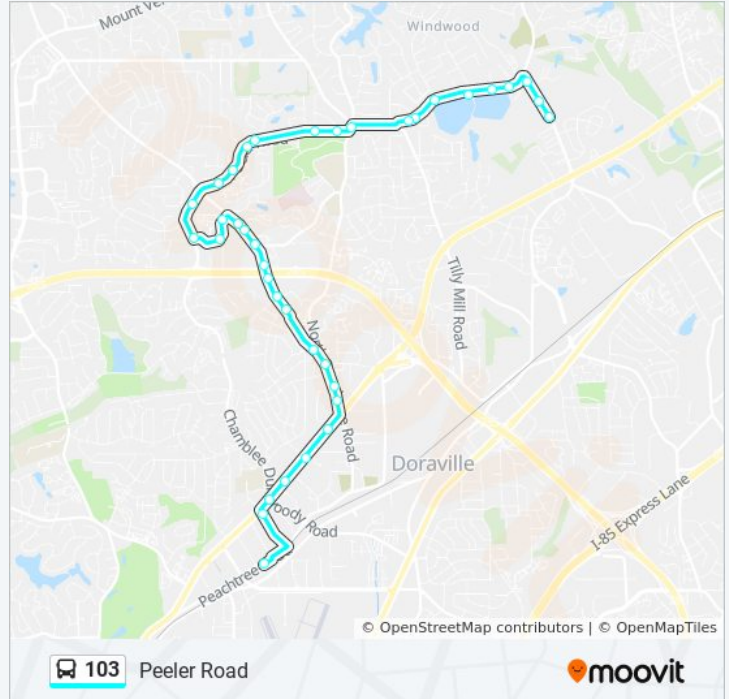

### 103 bus Info

**Direction:** Peeler Road

**Stops:** 36

**Trip Duration:** 24 min

**Line Summary:**

103 bus time schedules and route maps are available in an offline PDF at moovitapp.com. Use the [Moovit App](#) to see live bus times, train schedule or subway schedule, and step-by-step directions for all public transit in Atlanta.