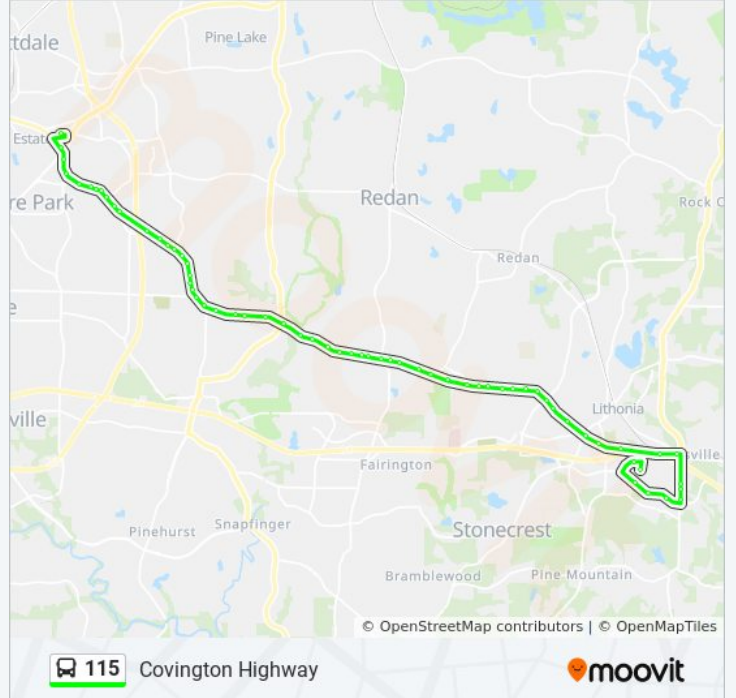

**115 bus Info**

**Direction:** Kensington Station

**Stops:** 63

**Trip Duration:** 46 min

**Line Summary:**

Covington Hwy @ Dekalb Medical Pky  
Covington Hwy @ Hillvale Rd (W)  
Covington Hwy @ Wellborn Rd  
Covington Hwy @ Strathmoor Manor Dr  
Covington Hwy @ Glen Briar Way  
Covington Hwy @ Panola Rd  
Covington Hwy @ Panola Rd  
Covington Hwy @ 6038  
Covington Hwy@Park Central Blvd  
Covington Hwy @ Scarbrough Dr  
Covington Hwy @ Thicket Way  
Covington Hwy @ Miller Rd  
Covington Hwy @ Young Rd  
Covington Hwy @ Hidden Chase  
Covington Hwy @ S Hairston Rd  
Covington Hwy @ Lenox Ave  
Covington Hwy @ 5181  
Covington Hwy @ 5130  
Covington Hwy @ Glenhaven Cir  
Covington Hwy @ Wesley Chapel Rd  
Covington Hwy @ Glenwood Rd  
Covington Hwy @ 4770  
Covington Hwy@Lamar St  
Covington Hwy @ Welbron Dr  
Covington Hwy @ Mercer Rd  
Covington Hwy@4537  
Covington Hwy @ S Indian Creek Dr  
Covington Hwy@4414  
Covington Hwy@4360  
Covington Hwy @ Margarete Dr  
Covington Hwy @ Redwing Cir  
Covington Hwy @ Paul Edwin Dr  
Covington Hwy @ Redan Rd

Covington Hwy@Canal St

Covington Hwy@Dove Valley Rd

Covington Hwy@Porter Rd

Covington Hwy @ Beech Dr

Covington Hwy @ E Clubhouse Cir

Covington Hwy @ Memorial Dr

Covington Hwy @ 3408

Kensington Station

**Direction: Mall at Stonecrest**

55 stops

[VIEW LINE SCHEDULE](#)

Kensington Station

Covington Hwy @ Midway Rd

Covington Hwy @ 3597

Covington Hwy @ Beech Dr

Covington Hwy@Richard Rd

**115 bus Info**

**Direction:** Mall at Stonecrest

**Stops:** 55

**Trip Duration:** 41 min

**Line Summary:**

Covington Hwy @ 5107

Covington Hwy @ 5103

Covington Hwy @ Lenox Ave