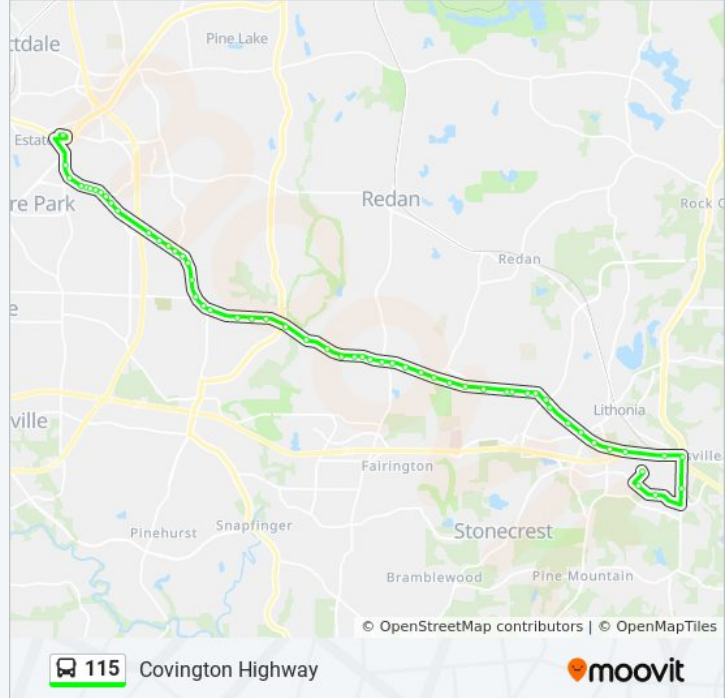

Covington Hwy@Richard Rd

Covington Hwy@Weston Dr

Covington Hwy@Canal St

Covington Hwy@Redan Rd

Covington Hwy@3952

Covington Hwy@Redwing Cir

Covington Hwy @ Margarete Dr

Covington Hwy @ 4319

**115 bus Info**

**Direction:** Mall at Stonecrest

**Stops:** 55

**Trip Duration:** 41 min

**Line Summary:**

Covington Hwy @ 5107

Covington Hwy @ 5103

Covington Hwy @ Lenox Ave

Covington Hwy @ Klondike Rd

Covington Hwy @ Cagle St

Covington Hwy @ 8034

Covington Hwy@Turner Hill Rd

Turner Hill Rd @ Stonecrest Concourse

Mall Pkwy@Stonecrest Prom

Mall Pky @ Stonecrest Trc

115 bus time schedules and route maps are available in an offline PDF at [moovitapp.com](https://moovitapp.com). Use the [Moovit App](#) to see live bus times, train schedule or subway schedule, and step-by-step directions for all public transit in Atlanta.