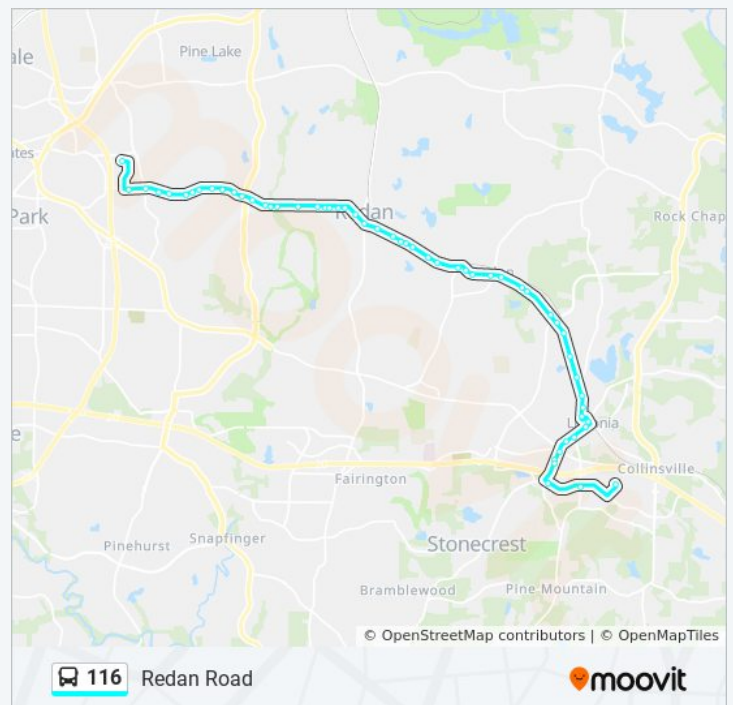

116 bus Info

Direction: Indian Creek Station Via East Dekalb Health Center

Stops: 57

Trip Duration: 39 min

Line Summary:

Dr

S Stone Mountain Lithonia Rd @ Wellborn Rd

Redan Rd @ Duren Farms Dr

Redan Rd@Valerie Woods Dr

Redan Rd @ Avonridge Dr

Redan Rd@4168

Redan Rd @ S Indian Creek Dr

Redan Rd@Sagehill Dr

Indian Creek Station - Inside Bus Loop

Direction: Mall at Stonecrest

56 stops

Redan Rd @ Panola Rd

Redan Rd@Redan Cir

Redan Rd @ 5806

Redan Rd@Redan Cir

Redan Rd @ Bentley Woods Trl

Redan Rd@Bentley Woods Lane

116 bus Time Schedule

Mall at Stonecrest Route Timetable:

Direction: Mall at Stonecrest

Stops: 56

Trip Duration: 38 min

Line Summary:

Redan Rd @ Young Rd

Redan Rd@Duran Farms Dr

S Stone Mountain Lithonia Rd @ Wellborn Rd

S Stone Mountain Lithonia Rd @ Shadow Roc