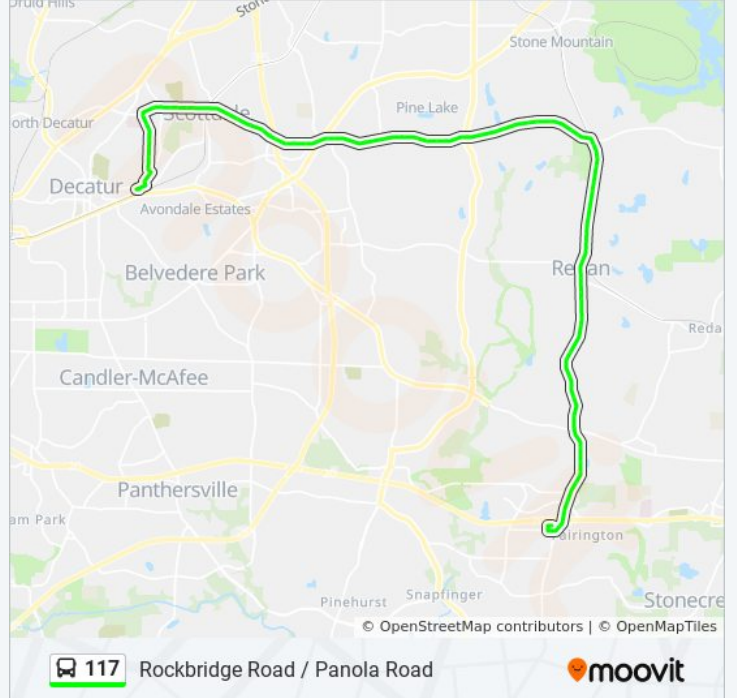

117 bus Info

Direction: Avondale Station

Stops: 83

Trip Duration: 56 min

Line Summary:

S Stone Mountain Lithonia Rd @ 1054
S Stone Mountain Lithonia Rd@Pattil
S Stone Mtn Lithonia Rd @ Shadow Rk
S Stone Mountain Lithonia Rd @ Southland Dr
S Stone Mountain Lithonia Rd@Manass
S Stone Mnt Lithonia Rd @ Wells Cir
S Stone Mountain Lithonia Rd@490
S Stone Mountain Lithonia Rd @ 465
Rockbridge Rd @ Orchard Dr
Rockbridge Rd@Rock Meadow Dr
Rockbridge Rd @ Ridge Ave
Rockbridge Rd @ Rockborough Ter
Rockbridge Rd @ Rockborough Dr
Rockbridge Rd@San Marcos Way
Rockbridge Rd@Winley Dr
Rockbridge Rd@Shelton Woods Ct
Rockbridge Rd @ Sheppard Rd
Rockbridge Rd@Fond Du Lac Dr
Rockbridge Rd@Hickory Hills Dr
Rockbridge Rd @ N Hairston Rd
Rockbridge Rd @ N Hairston Rd
Rockbridge Rd@Halwick Way
Rockbridge Rd@Thomas Jefferson Dr
Rockbridge Rd @ Poplar Rd
Rockbridge Rd @ Club House Dr
Rockbridge Rd @ Allgood Rd
Rockbridge Rd @ Hambrick Rd
Rockbridge Rd@Rays Rd
Rockbridge Rd @ Kenridge Cir
Rockbridge Rd@S Susan Creek Dr
Rockbridge Rd@Safari Cir
Rockbridge Rd@Rockbridge Trl
Rockbridge Rd @ S Indian Creek Dr

Rockbridge Rd @ N Indian Creek Dr
N Decatur Rd @ N Indian Creek Dr
N Decatur Rd @ 3770
N Decatur Rd @ 3711
N Decatur Rd @ Northern Ave
N Decatur Rd @ Northern Ave
N Decatur Rd @ Lantern Wood Dr
N Decatur Rd @ Glendale Rd
N Decatur Rd @ Parkdale Dr
N Decatur Rd @ Gifford Dr
N Decatur Rd @ Church St
N Decatur Rd @ E Ponce De Leon Ave
N Decatur Rd @ Frances St
N Decatur Rd @ Kentucky St
N Decatur Rd @ Jordan Ln
N Decatur Rd @ 2920
N Decatur Rd @ Dekalb Industrial Way
N Decatur Rd @ 2806
Winn Way @ Rufus Evans Dr
Winn Way @ Bill Thrasher Dr
Winn Way @ Irvin Way
Winn Way @ 460
Winn Way @ 440
Winn Way @ 320
Winn Way @ Coalter Way
Winn Way @ Pinehurst St
N Arcadia Ave @ Winn Way
N Arcadia Ave @ E Ponce De Leon Ave
Avondale Station - North Loop