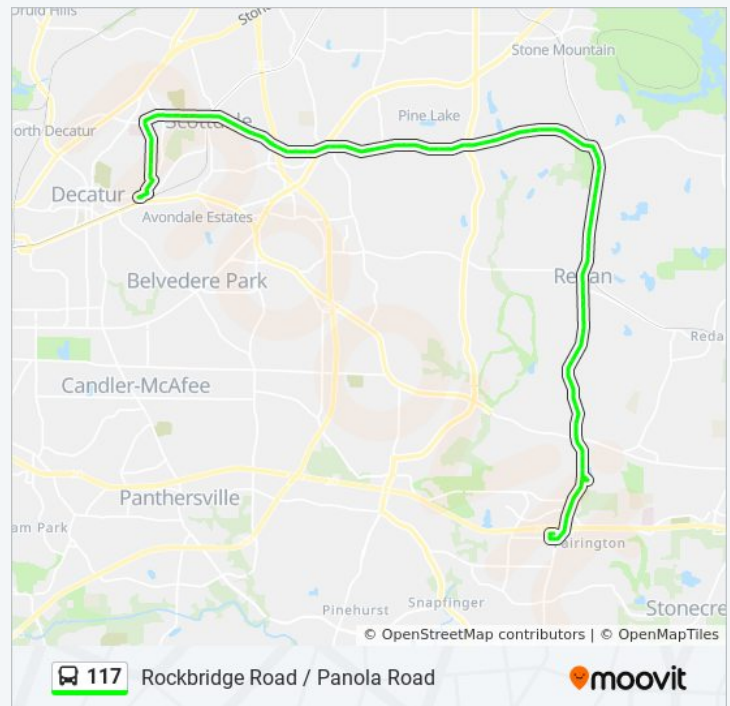

117 bus Info

Direction: Avondale Station Via Lou Walker Center

Stops: 84

Trip Duration: 59 min

Line Summary:

Rockbridge Rd @ Ridge Ave

Rockbridge Rd @ Rockborough Ter

Rockbridge Rd @ Rockborough Dr