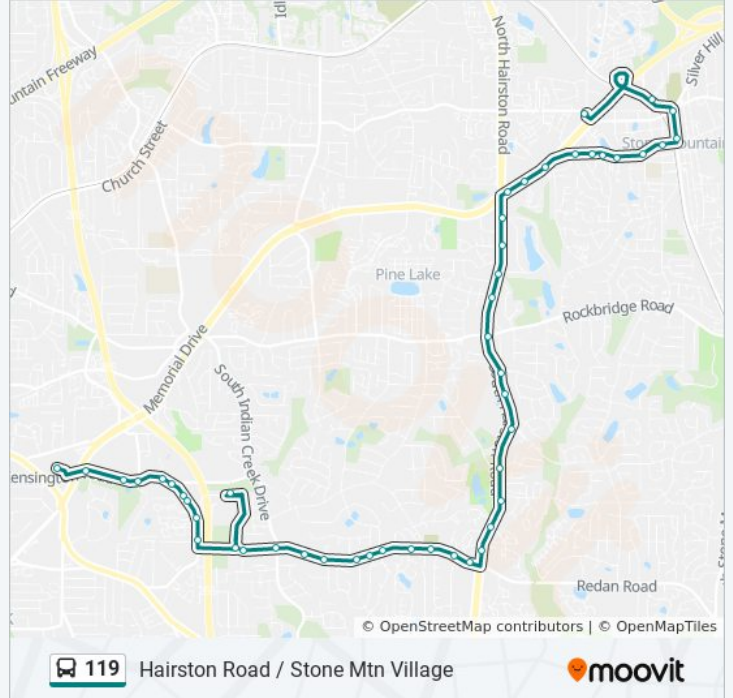

**Direction: Goldsmith Park & Ride**

47 stops

[VIEW LINE SCHEDULE](#)

- Kensington Station
- Kensington Rd@Memorial Dr
- Kensington Rd@3560
- Kensington Rd @ Porter Rd
- Kensington Rd @ 3675
- Kensington Rd@Durham Park Rd
- Kensington Rd @ Kensington Ct
- Kensington Rd @ 3841
- Kensington Rd @ Kensingwood Trce
- Holcombe Rd@Redan Rd
- Indian Creek Station - Inside Bus Loop
- Elder Rd @ Redan Rd
- Redan Rd@Sagehill Dr
- Redan Rd @ S Indian Creek Dr
- Redan Rd@4209
- Redan Rd@Avonridge Dr
- Redan Rd@Valerie Woods Dr
- Redan Rd@Sharonton Way
- Redan Rd @ Allgood Rd
- Redan Rd@To Lani Farm Rd
- Redan Rd@To Lani Dr
- Redan Rd @ Sheppard Pl

**119 bus Info**

**Direction:** Goldsmith Park & Ride

**Stops:** 47

**Trip Duration:** 37 min

**Line Summary:**

Redan Rd @ S Hairston Rd  
 S Hairston Rd @ Pinnacle Dr  
 S Hairston Rd@Lake Point Dr  
 S Hairston Rd@Mainstreet Park Dr  
 S Hairston Rd@Hairston Pl  
 S Hairston Rd@Martins Crossing Rd  
 S Hairston Rd @ 592  
 S Hairston Rd @ Fairforest Dr  
 S Hairston Rd @ Rockbridge Rd  
 N Hairston Rd@Keighley Dr  
 N Hairston Rd@Kenilworth Dr  
 N Hairston Rd@Hairston Xing Rd  
 N Hairston Rd @ Kenilworth Cir  
 Memorial Dr @ N Hairston Rd  
 Memorial Dr @ 6097  
 Memorial Dr @ Mountain View Dr  
 W Mountain St @ Meadow Rock Dr  
 W Mountain St @ Pine Roc Way  
 W Mountain St @ Sexton Dr  
 W Mountain St @ Vfw Dr  
 W Mountain St @ Ridge Ave  
 Main St @ E Mountain St  
 Main St @ James B Rivers Memorial  
 E Ponce De Leon Ave @ Tuggle Dr  
 Goldsmith Park & Ride

**Direction: Kensington Station**

46 stops

[VIEW LINE SCHEDULE](#)

Goldsmith Park & Ride  
 E Ponce De Leon Ave @ Tuggle Dr  
 E Ponce De Leon Ave @ James B Rivers Memorial Dr

**119 bus Time Schedule**

Kensington Station Route Timetable:

Redan Rd@Valerie Woods Dr

Redan Rd @ Avonridge Dr

Redan Rd@4168

Redan Rd @ S Indian Creek Dr

Redan Rd@Sagehill Dr

Indian Creek Station - Inside Bus Loop

Friday	5:31 AM - 10:59 PM
Saturday	6:29 AM - 10:15 PM