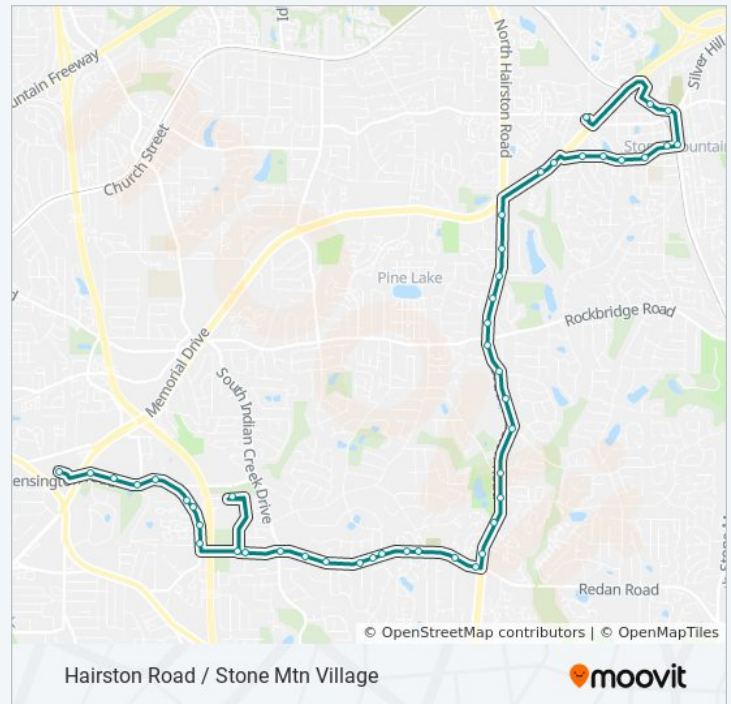

**119 bus Info**

**Direction:** Goldsmith Park & Ride

**Stops:** 47

**Trip Duration:** 37 min

**Line Summary:**

Redan Rd @ S Hairston Rd  
 S Hairston Rd @ Pinnacle Dr  
 S Hairston Rd@Lake Point Dr  
 S Hairston Rd@Mainstreet Park Dr  
 S Hairston Rd@Hairston Pl  
 S Hairston Rd@Martins Crossing Rd  
 S Hairston Rd @ 592  
 S Hairston Rd @ Fairforest Dr  
 S Hairston Rd @ Rockbridge Rd  
 N Hairston Rd@Keighley Dr  
 N Hairston Rd@Kenilworth Dr  
 N Hairston Rd@Hairston Xing Rd  
 N Hairston Rd @ Kenilworth Cir  
 Memorial Dr @ N Hairston Rd  
 Memorial Dr @ 6097  
 Memorial Dr @ Mountain View Dr  
 W Mountain St @ Meadow Rock Dr  
 W Mountain St @ Pine Roc Way  
 W Mountain St @ Sexton Dr  
 W Mountain St @ Vfw Dr  
 W Mountain St @ Ridge Ave  
 Main St @ E Mountain St  
 Main St @ James B Rivers Memorial  
 E Ponce De Leon Ave @ Tuggle Dr  
 Goldsmith Park & Ride

Redan Rd@Valerie Woods Dr

Redan Rd @ Avonridge Dr

Redan Rd@4168

Redan Rd @ S Indian Creek Dr

Redan Rd@Sagehill Dr

Indian Creek Station - Inside Bus Loop

Friday	5:31 AM - 10:59 PM
Saturday	6:29 AM - 10:15 PM

**119 bus Info**

**Direction:** Kensington Station

**Stops:** 46

**Trip Duration:** 36 min

**Line Summary:**

Elder Rd @ Redan Rd

Holcombe Rd @ Redan Rd

Kensington Rd @ Holcombe Rd