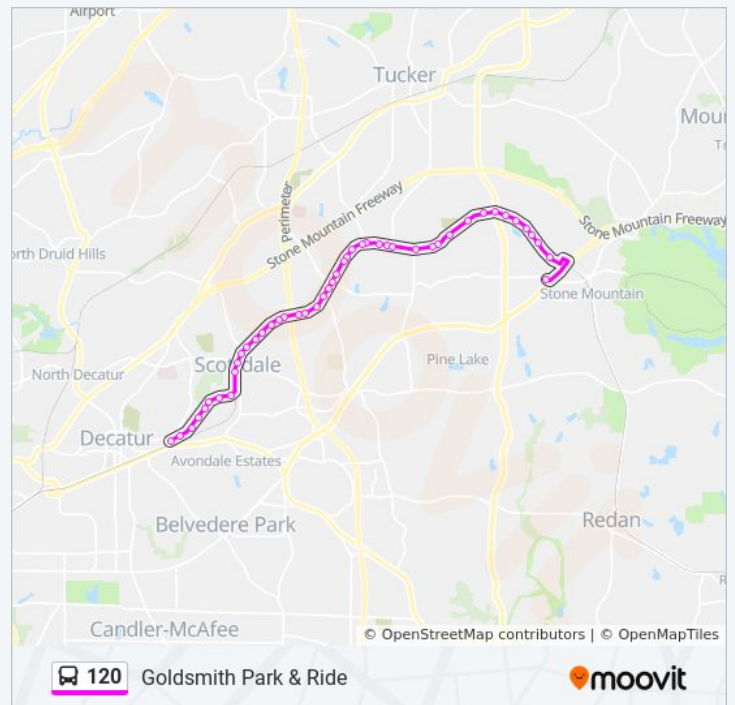

120 bus Info
Direction: Avondale Station
Stops: 48
Trip Duration: 30 min
Line Summary:

E Ponce De Leon Ave @ Cobble Mill
 E Ponce De Leon Ave @ 4352
 E Ponce De Leon Ave @ W Smith St
 E Ponce De Leon Ave @ Montreal Rd
 E Ponce De Leon Ave @ N Indian Creek Dr
 E Ponce De Leon Ave @ Jolly Ave
 E Ponce De Leon Ave @ Pecan St
 E Ponce De Leon Ave @ Mell Ave
 E Ponce De Leon Ave @ Creekdale Dr
 E Ponce De Leon Ave @ Milam Cir
 E Ponce De Leon Ave @ Verdi Way
 E Ponce De Leon Ave @ Glendale Rd
 E Ponce De Leon Ave @ Murphey St
 E Ponce De Leon Ave @ Milton St
 E Ponce De Leon Ave @ Valley Brook Rd
 E Ponce De Leon Ave @ N Decatur Rd
 E Ponce De Leon Ave @ Exchange Ave
 E Ponce De Leon Ave @ Paloma Dr
 E Ponce De Leon Ave @ Patterson Ave
 E Ponce De Leon Ave @ Laredo Dr
 E Ponce De Leon Ave @ 2995
 E Ponce De Leon Ave @ 2942
 E Ponce De Leon Ave @ Dekalb Industrial Way
 E Ponce De Leon Ave @ 2818
 E Ponce De Leon Ave @ N Arcadia Ave
 Avondale Station - North Loop

E Ponce De Leon Ave @ Church St

E Ponce De Leon Ave @ Brockett Rd

E Ponce De Leon Ave @ Brockett Rd

E Ponce De Leon Ave@Country Address

E Ponce De Leon Ave @ 4700

E Ponce De Leon Ave@Idlewood Rd

E Ponce De Leon Ave @ Rays Rd

E Ponce De Leon Ave @ Orchard Park Dr

E Ponce De Leon Ave@Hambrick Rd

E Ponce De Leon Ave @ 5130

Thursday 12:20 AM - 11:50 PM

Friday 12:20 AM - 11:50 PM

Saturday 12:20 AM - 11:50 PM

120 bus Info

Direction: Goldsmith Park & Ride

Stops: 46

Trip Duration: 31 min

Line Summary:

E Ponce De Leon Ave @ Roadhaven Dr

E Ponce De Leon Ave@Kelton Dr

E Ponce De Leon Ave @ N Hairston Rd

E Ponce De Leon Ave @ Litton Dr

E Ponce De Leon Ave @ Stone Ridge Dr