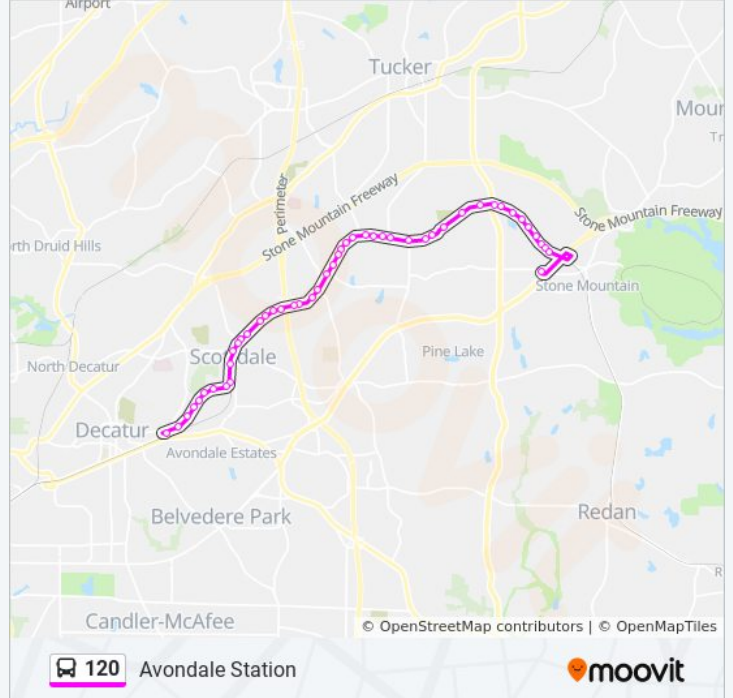

Direction: Avondale Station
 48 stops
[VIEW LINE SCHEDULE](#)

- Goldsmith Park & Ride
- E Ponce De Leon Ave @ Richardson St
- E Ponce De Leon Ave @ Juliette Rd
- E Ponce De Leon Ave @ 5830
- E Ponce De Leon Ave @ Rock Mtn Blvd
- E Ponce De Leon Ave @ Beverage Dr
- E Ponce De Leon Ave @ 5650
- E Ponce De Leon Ave @Stone Ridge Dr
- E Ponce De Leon Ave @ Litton Dr
- E Ponce De Leon Ave @ Mountain Industrial Blvd
- E Ponce De Leon Ave @ Kelton Dr
- E Ponce De Leon Ave@Roadhaven Dr
- E Ponce De Leon Ave @ 5130
- E Ponce De Leon Ave @ Hambrick Rd
- E Ponce De Leon Ave @ Orchard Park Dr
- E Ponce De Leon Ave@Rays Rd
- E Ponce De Leon Ave@Idlewood Rd
- E Ponce De Leon Ave@4700
- E Ponce De Leon Ave@Country Address
- E Ponce De Leon Ave@4600
- E Ponce De Leon Ave @ Brockett Rd
- E Ponce De Leon Ave @ Wetherburn Dr

120 bus Info
Direction: Avondale Station
Stops: 48
Trip Duration: 30 min
Line Summary:

E Ponce De Leon Ave @ Cobble Mill
 E Ponce De Leon Ave @ 4352
 E Ponce De Leon Ave @ W Smith St
 E Ponce De Leon Ave @ Montreal Rd
 E Ponce De Leon Ave @ N Indian Creek Dr
 E Ponce De Leon Ave @ Jolly Ave
 E Ponce De Leon Ave @ Pecan St
 E Ponce De Leon Ave @ Mell Ave
 E Ponce De Leon Ave @ Creekdale Dr
 E Ponce De Leon Ave @ Milam Cir
 E Ponce De Leon Ave @ Verdi Way
 E Ponce De Leon Ave @ Glendale Rd
 E Ponce De Leon Ave @ Murphey St
 E Ponce De Leon Ave @ Milton St
 E Ponce De Leon Ave @ Valley Brook Rd
 E Ponce De Leon Ave @ N Decatur Rd
 E Ponce De Leon Ave @ Exchange Ave
 E Ponce De Leon Ave @ Paloma Dr
 E Ponce De Leon Ave @ Patterson Ave
 E Ponce De Leon Ave @ Laredo Dr
 E Ponce De Leon Ave @ 2995
 E Ponce De Leon Ave @ 2942
 E Ponce De Leon Ave @ Dekalb Industrial Way
 E Ponce De Leon Ave @ 2818
 E Ponce De Leon Ave @ N Arcadia Ave
 Avondale Station - North Loop