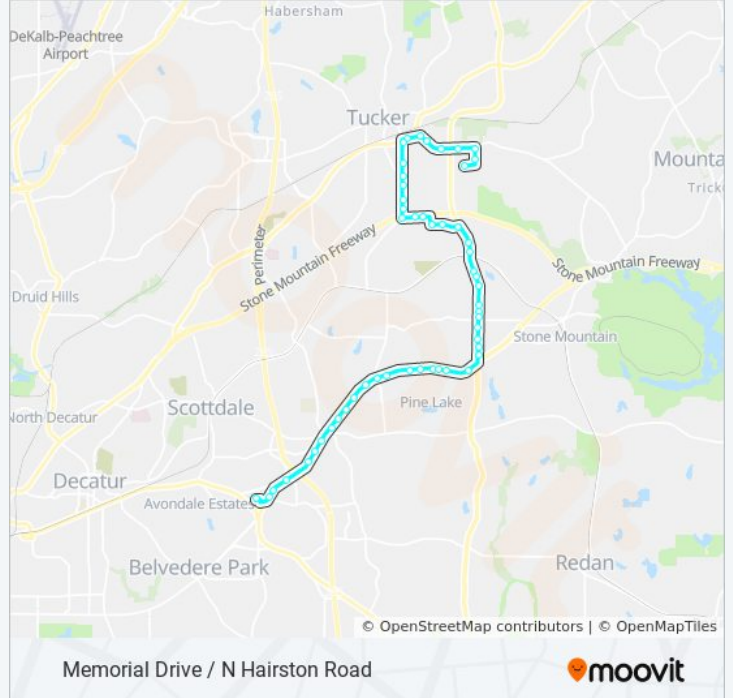

 121

Memorial Drive / N Hairston Road

[Get The App](#)

The 121 bus line (Memorial Drive / N Hairston Road) has 3 routes. For regular weekdays, their operation hours are:  
 (1) Hugh Howell Road: 12:15 AM - 11:35 PM  
 (2) Kensington Station: 4:17 AM - 11:57 PM  
 (3) North Royal Atlanta Drive: 12:35 AM - 11:55 PM

Use the Moovit App to find the closest 121 bus station near you and find out when is the next 121 bus arriving.

**Direction: Hugh Howell Road**  
 52 stops  
[VIEW LINE SCHEDULE](#)

**121 bus Time Schedule**  
 Hugh Howell Road Route Timetable:

**121 bus Info**  
**Direction:** Hugh Howell Road  
**Stops:** 52  
**Trip Duration:** 41 min  
**Line Summary:**

N Hairston Rd @ Fellsridge Dr  
 N Hairston Rd@Fellsridge Ct  
 N Hairston Rd @ Old Highgate Entry  
 N Hairston Rd @ Central Dr  
 N Hairston Rd@Summerview Dr  
 N Hairston Rd@Chatfield Dr  
 N Hairston Rd@Weatherly Dr  
 N Hairston Rd @ Summit Lake Dr  
 N Hairston Rd @ Stonegate Ind Blvd  
 Mountain Industrial Blvd @ E Ponce De Leon Ave  
 Mountain Industrial Blvd@Lewis Rd  
 Greer Cir @ Mountain Industrial Blvd  
 Greer Cir @ Roadhaven Dr  
 Greer Cir @ 4478  
 Sarr Pkwy @ Greer Cir  
 Sarr Pkwy @ 4401  
 Sarr Pkwy @ Idlewood Rd  
 Idlewood Rd @ Idlewood Ln  
 Idlewood Rd @ Browning Chase Dr  
 Idlewood Rd @ Elmdale Rd  
 Idlewood Rd @ Glynbrook Dr  
 Idlewood Rd @ 2115  
 Idlewood Rd @ Lawrenceville Hwy  
 Lawrenceville Hwy @ 4th St  
 Hugh Howell Rd @ Lawrenceville Hwy  
 Hugh Howell Rd @ Cowan Rd  
 Hugh Howell Rd @ Tucker Industrial Rd  
 Hugh Howell Rd @ 4647  
 Flintstone Dr @ Hugh Howell Rd  
 Flintstone Dr @ 2146  
 Granite Dr @ Patillo Field

### 121 bus Info

**Direction:** Kensington Station

**Stops:** 50

**Trip Duration:** 39 min

**Line Summary:**

Memorial Dr @ N Hairston Rd

Memorial Dr @ Lauren Pky

Memorial Dr @ Hearthstone Dr