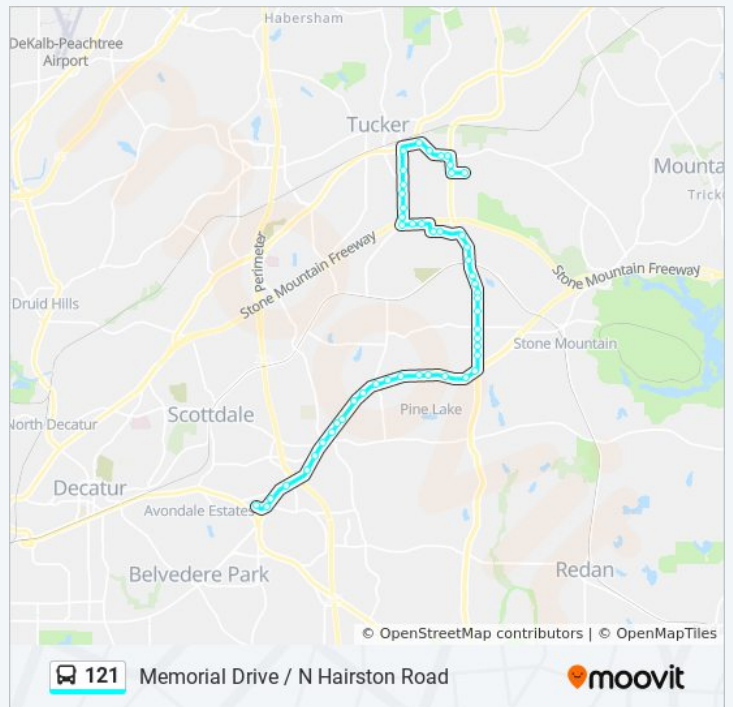

**121 bus Info**  
**Direction:** Hugh Howell Road  
**Stops:** 52  
**Trip Duration:** 41 min  
**Line Summary:**

N Hairston Rd @ Fellsridge Dr  
 N Hairston Rd@Fellsridge Ct  
 N Hairston Rd @ Old Highgate Entry  
 N Hairston Rd @ Central Dr  
 N Hairston Rd@Summerview Dr  
 N Hairston Rd@Chatfield Dr  
 N Hairston Rd@Weatherly Dr  
 N Hairston Rd @ Summit Lake Dr  
 N Hairston Rd @ Stonegate Ind Blvd  
 Mountain Industrial Blvd @ E Ponce De Leon Ave  
 Mountain Industrial Blvd@Lewis Rd  
 Greer Cir @ Mountain Industrial Blvd  
 Greer Cir @ Roadhaven Dr  
 Greer Cir @ 4478  
 Sarr Pkwy @ Greer Cir  
 Sarr Pkwy @ 4401  
 Sarr Pkwy @ Idlewood Rd  
 Idlewood Rd @ Idlewood Ln  
 Idlewood Rd @ Browning Chase Dr  
 Idlewood Rd @ Elmdale Rd  
 Idlewood Rd @ Glynbrook Dr  
 Idlewood Rd @ 2115  
 Idlewood Rd @ Lawrenceville Hwy  
 Lawrenceville Hwy @ 4th St  
 Hugh Howell Rd @ Lawrenceville Hwy  
 Hugh Howell Rd @ Cowan Rd  
 Hugh Howell Rd @ Tucker Industrial Rd  
 Hugh Howell Rd @ 4647  
 Flintstone Dr @ Hugh Howell Rd  
 Flintstone Dr @ 2146  
 Granite Dr @ Patillo Field

### 121 bus Info

**Direction:** Kensington Station

**Stops:** 50

**Trip Duration:** 39 min

**Line Summary:**

Memorial Dr @ N Hairston Rd

Memorial Dr @ Lauren Pky

Memorial Dr @ Hearthstone Dr