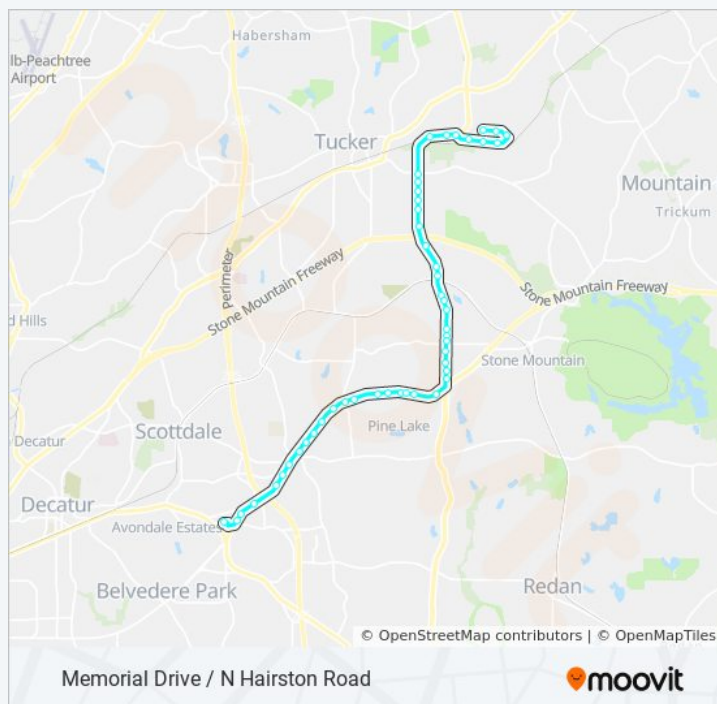

Mountain Industrial Blvd@2037

Mountain Industrial Blvd @ Granite Dr

Mountain Industrial Blvd @ 2145

Mountain Industrial Blvd @ Hugh Howell Rd

Mountain Industrial Blvd @ Tuckestone Pkwy

Mountain Industrial Blvd @ 2605

**Stops: 48**

**Trip Duration: 35 min**

**Line Summary:**

Mountain Industrial Blvd @ S Royal Atlanta Dr

S Royal Atlanta Dr @ 4950

S Royal Atlanta Dr @ 5007

S Royal Atlanta Dr @ 5087

N Royal Atlanta Dr @ S Royal Atlanta Dr