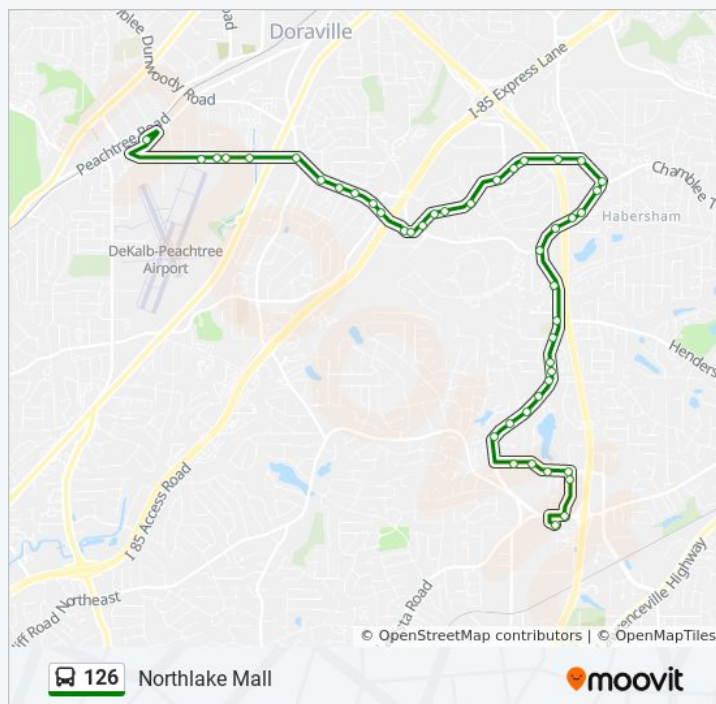

Henderson Mill Rd @ Shabromat Way

Henderson Mill Rd@Mercer Universit

Henderson Mill Rd @ Evans Rd

Henderson Mill Rd@Henderson Rd

Henderson Mill Rd @ Bolero Dr

Henderson Mill Rd@Henderson Creek

Henderson Mill Rd@Glenrose Dr

Henderson Mill Rd@Midvale Rd

Henderson Mill Rd@Leslie Dr

Henderson Mill Rd@Leslie Dr

Henderson Mill Rd@Kings Arms Dr

Saturday

6:45 AM - 10:45 PM

126 bus Info

Direction: Northlake Mall

Stops: 44

Trip Duration: 26 min

Line Summary:

Henderson Mill Rd@Briarcliff Way

Northlake Pkwy @ Henderson Mill Rd

Northlake Pkwy @ Northlake Ct NE

Northlake Pkwy NE @ 3330

Northlake Pkwy @ Parklake Dr

Parklake Dr NE @ 2200

Parklake Dr @ Lavista Rd

Ranchwood Dr @ Weems Rd

Direction: Northlake Mall Via Flowers Road

58 stops

[VIEW LINE SCHEDULE](#)

Chamblee Station - East Loop

Chamblee Tucker Rd @ Flightway Dr