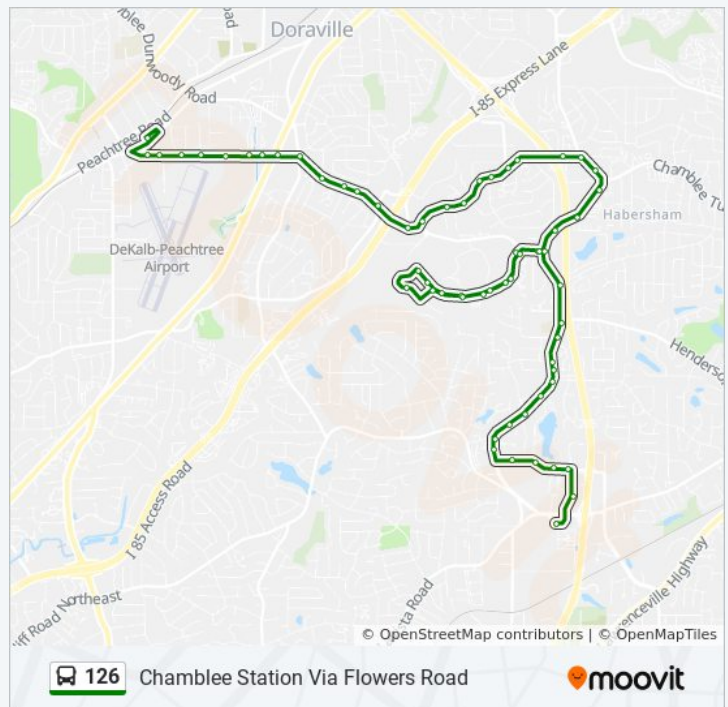

Hollingswood Dr @ Flowers Rd

Flowers Rd S @ University Cir

Flowers Rd S @ University Cir

Flowers Rd @ 3330

Flowers Rd @ Mercer University Dr

Mercer University Dr @ Henderson Mill Rd

Henderson Mill Rd@Shabromat Way

Henderson Mill Rd @ Ashwood Ln

Henderson Mill Rd @ Chamblee Tucker Rd

Chamblee Tucker Rd @ Henderson Mill

Friday

6:15 AM - 5:35 PM

Saturday

Not Operational

126 bus Info

Direction: Chamblee Station Via Flowers Road

Stops: 61

Trip Duration: 35 min

Line Summary:

Chamblee Tucker Rd@Northcrest Rd
 Chamblee Tucker Rd@Stonecrest Ct
 Chamblee Tucker Rd @ 3350
 Chamblee Tucker Rd@Buckeye Rd
 Chamblee Tucker Rd@Embry Cir
 Chamblee Tucker Rd @ N Embry Cir
 Chamblee Tucker Rd@Barkside Ct
 Chamblee Tucker Rd@Stantondale Dr
 Chamblee Tucker Rd@Mercer Universi
 Chamblee Tucker Rd@Presidential Pk
 Chamblee Tucker Rd @ Dekalb Technology
 Pkwy
 Chamblee Tucker Rd @ Ascot Ct
 Chamblee Tucker Rd @ Holiday Pl
 Chamblee Tucker Rd @ Bagley Dr
 Chamblee Tucker Rd @ Shallowford Rd
 Chamblee Tucker Rd @ Buford Hwy
 Chamblee Tucker Rd @ Carroll Cir
 Chamblee Tucker Rd @ Cumberland Dr
 Chamblee Tucker Rd @ W Hospital Ave
 Chamblee Tucker Rd @ Catalina Dr
 Chamblee Tucker Rd @ Hood Ave
 Chamblee Tucker Rd @ Watkins Ave
 Chamblee Tucker Rd @ New Peachtree Rd
 Chamblee Station - East Loop

Direction: Northlake Mall

44 stops

[VIEW LINE SCHEDULE](#)

Chamblee Station - East Loop
 Chamblee Tucker Rd @ Flightway Dr
 Chamblee Tucker Rd @ W Hospital Ave
 Chamblee Tucker Rd @ 2331

126 bus Time Schedule