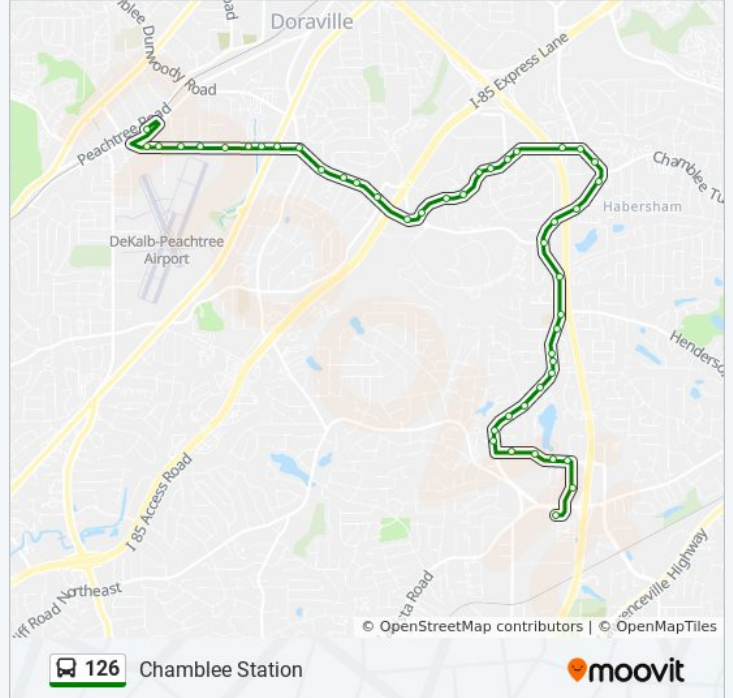

126 bus Info
Direction: Chamblee Station
Stops: 46
Trip Duration: 26 min
Line Summary:

Chamblee Tucker Rd @ Henderson Mill

Chamblee Tucker Rd@Northcrest Rd

Chamblee Tucker Rd@Stonecrest Ct

Chamblee Tucker Rd @ 3350

Chamblee Tucker Rd @ Dekalb Technology Pkwy

Chamblee Tucker Rd @ Ascot Ct

Chamblee Tucker Rd @ Holiday Pl

Chamblee Tucker Rd @ Bagley Dr

Chamblee Tucker Rd @ Shallowford Rd

Chamblee Tucker Rd @ Buford Hwy

Chamblee Tucker Rd @ Carroll Cir

Chamblee Tucker Rd @ Cumberland Dr

Chamblee Tucker Rd @ W Hospital Ave

Chamblee Tucker Rd @ Catalina Dr

Chamblee Tucker Rd @ Hood Ave

Chamblee Tucker Rd @ Watkins Ave

Chamblee Tucker Rd @ New Peachtree Rd

Chamblee Station - East Loop

Direction: Chamblee Station Via Flowers Road

61 stops

[VIEW LINE SCHEDULE](#)

Ranchwood Dr @ Weems Rd

Parklake Dr NE @ 2175

Northlake Pkwy @ Parklake Dr

Northlake Pkwy @ 3350

126 bus Time Schedule