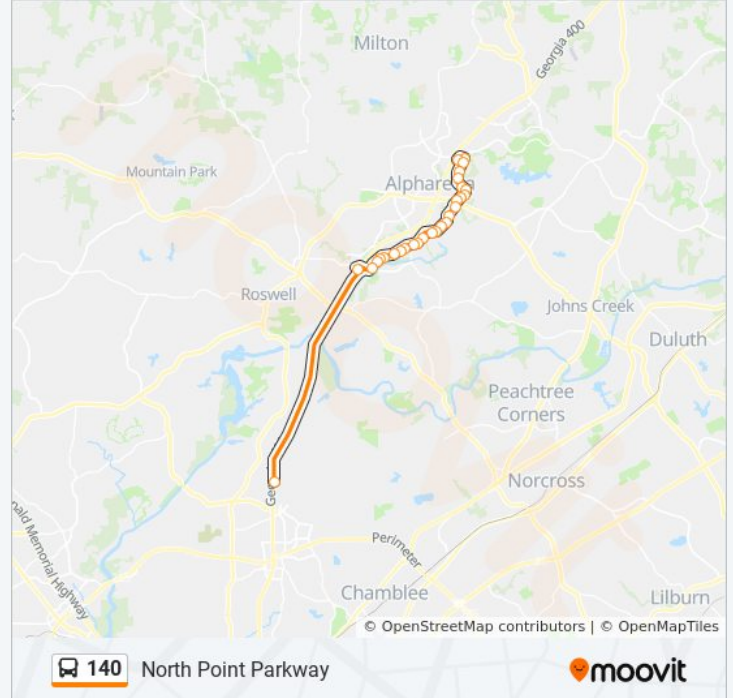

 140

North Point Parkway

Get The App

The 140 bus line (North Point Parkway) has 2 routes. For regular weekdays, their operation hours are:
 (1) North Springs Station: 6:46 AM - 10:47 PM (2) Windward Park & Ride: 6:50 AM - 10:50 PM
 Use the Moovit App to find the closest 140 bus station near you and find out when is the next 140 bus arriving.

Mansell Park & Ride - on Ramp

North Springs Station

Direction: Windward Park & Ride

28 stops

[VIEW LINE SCHEDULE](#)

North Springs Station

Mansell Park & Ride - In Lot

North Point Pkwy @ Mansell Rd

140 bus Info

Direction: Windward Park & Ride

Stops: 28

Trip Duration: 30 min

Line Summary:

North Point Pky @ Old Milton Pky

North Point Pkwy@Executive Drive

North Point Pky@Preston Ridge Rd

North Point Pkwy@Cypress Ct

North Point Pky@3180

North Point Pky@960

North Point Pky@900

North Point Pky @ 500

Dryden Rd @ North Point Pky

Windward Park & Ride

140 bus time schedules and route maps are available in an offline PDF at moovitapp.com. Use the [Moovit App](#) to see live bus times, train schedule or subway schedule, and step-by-step directions for all public transit in Atlanta.