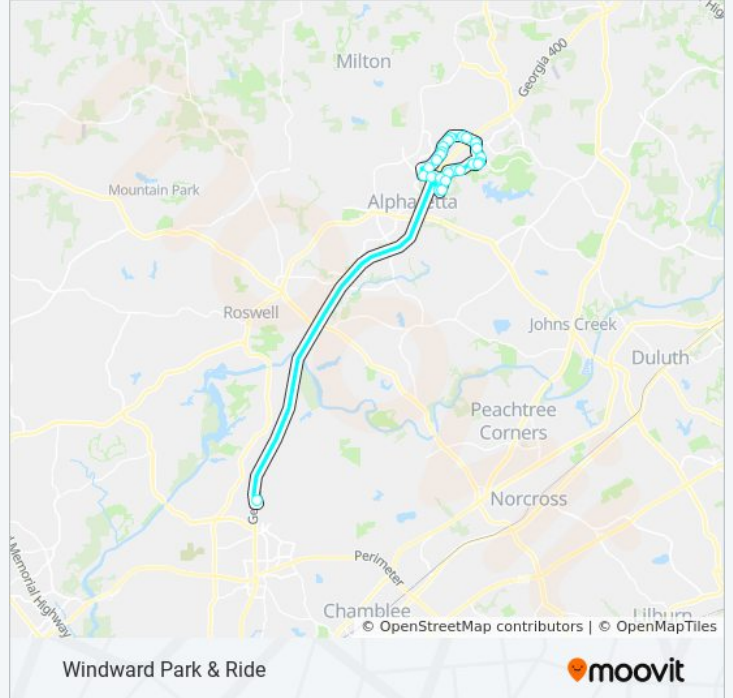

143 bus Info

Direction: North Springs Station Via Morris Road

Stops: 25

Trip Duration: 38 min

Line Summary:

Morris Rd @ Webb Rd

Morris Rd @ Webb Rd

Morris Rd@13010

Morris Rd @ One Verizon Pl

Windward Pkwy @ Westside Pkwy

Windward Pkwy @ 5555

North Springs Station

Direction: Windward Park & Ride

4 stops

[VIEW LINE SCHEDULE](#)

North Springs Station

143 bus Info

Direction: Windward Park & Ride

Stops: 4

Trip Duration: 23 min

Line Summary:

Direction: Windward Park & Ride Via Morris Road

20 stops

[VIEW LINE SCHEDULE](#)