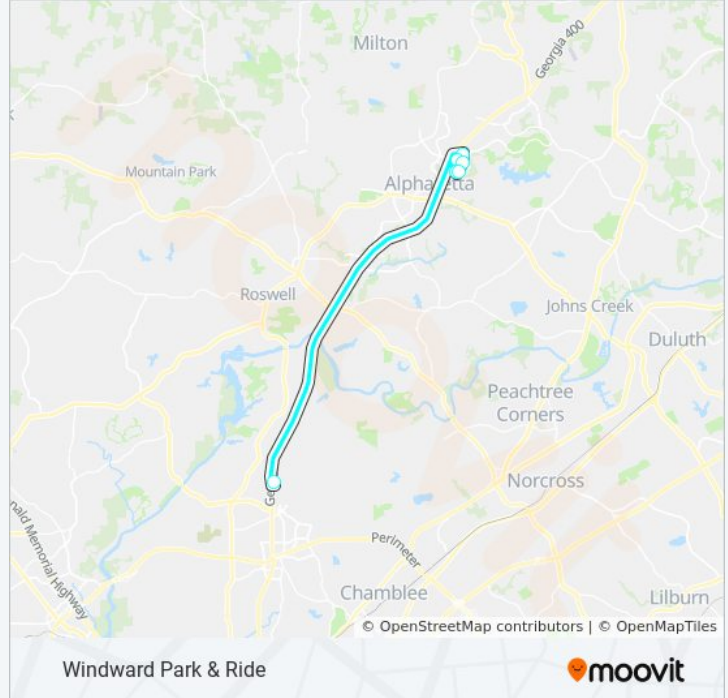

143

Windward Park & Ride

Get The App

The 143 bus line (Windward Park & Ride) has 4 routes. For regular weekdays, their operation hours are:
(1) North Springs Station: 5:19 AM - 9:46 AM(2) North Springs Station Via Morris Road: 3:02 PM - 7:34 PM(3) Windward Park & Ride: 3:10 PM - 6:55 PM(4) Windward Park & Ride Via Morris Road: 5:55 AM - 8:55 AM
Use the Moovit App to find the closest 143 bus station near you and find out when is the next 143 bus arriving.

Direction: North Springs Station

6 stops

[VIEW LINE SCHEDULE](#)

Windward Park & Ride

Morris Rd @ 12395

North Point Pky@900

North Point Pky @ 500

Windward Pkwy @ North Point Pkwy

143 bus Info

Direction: North Springs Station

Stops: 6

Trip Duration: 24 min

Line Summary:

Direction: North Springs Station Via Morris Road

25 stops

[VIEW LINE SCHEDULE](#)

143 bus Info

Direction: Windward Park & Ride

Stops: 4

Trip Duration: 23 min

Line Summary:

Direction: Windward Park & Ride Via Morris Road

20 stops

[VIEW LINE SCHEDULE](#)