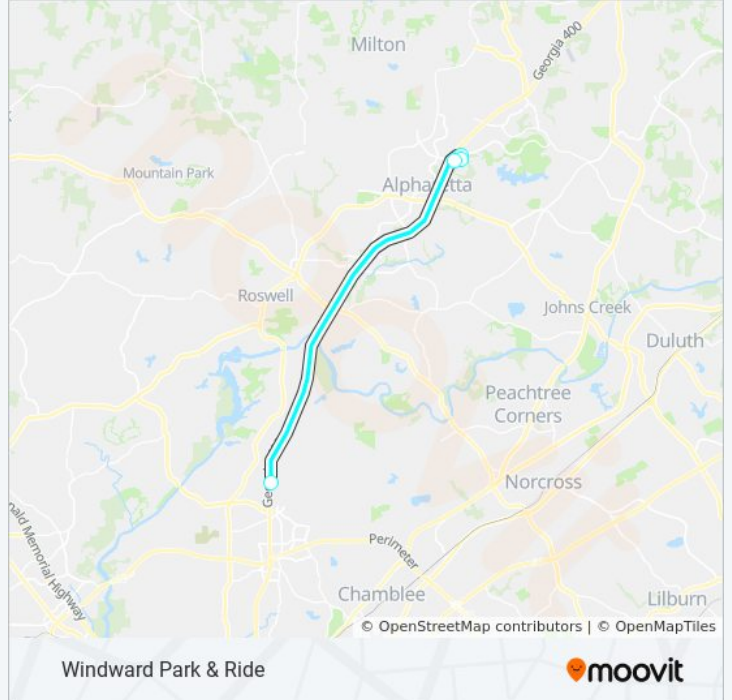

Morris Rd @ One Verizon Pl

Windward Pkwy @ Westside Pkwy

Windward Pkwy @ 5555

North Springs Station

Direction: Windward Park & Ride

4 stops

[VIEW LINE SCHEDULE](#)

North Springs Station

Windward Pkwy @ North Point Pkwy

Dryden Rd @ North Point Pky

Windward Park & Ride

143 bus Time Schedule

Windward Park & Ride Route Timetable:

Sunday	Not Operational
Monday	3:10 PM - 6:55 PM
Tuesday	3:10 PM - 6:55 PM
Wednesday	3:10 PM - 6:55 PM
Thursday	3:10 PM - 6:55 PM
Friday	3:10 PM - 6:55 PM
Saturday	Not Operational

143 bus Info

Direction: Windward Park & Ride

Stops: 4

Trip Duration: 23 min

Line Summary:

Direction: Windward Park & Ride Via Morris Road

20 stops

[VIEW LINE SCHEDULE](#)