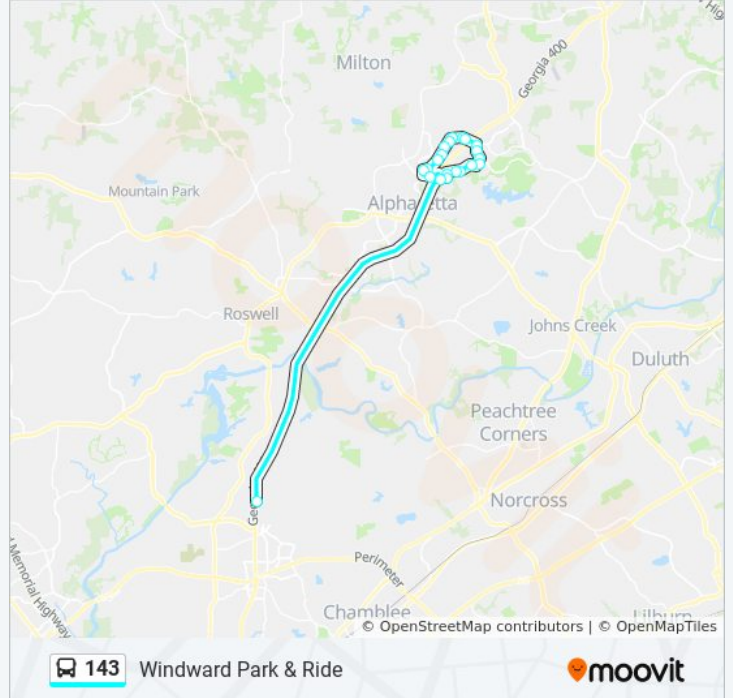

143 bus Info

Direction: Windward Park & Ride

Stops: 4

Trip Duration: 23 min

Line Summary:

Direction: Windward Park & Ride Via Morris Road

20 stops

[VIEW LINE SCHEDULE](#)

- North Springs Station
- Windward Pkwy @ 5530
- Deerfield Pkwy @ Morris Rd
- Morris Rd @ One Verizon Pl
- Morris Rd@13560
- Morris Rd@Webb Rd
- Morris Rd @ Deer Trl
- Morris Rd@13125
- Morris Rd @ Bethany Rd
- Mcginnis Ferry Rd @ Deerfield Point Dr
- Mcginnis Ferry Rd @ Tidwell Dr
- Windward Concourse@Mcginnis Ferry R
- Windward Concourse @ Alderman Dr
- Windward Concourse@1100
- Windward Plz @ 4025
- Windward Pkwy@Alderman Dr
- Windward Pkwy@Marconi Dr
- Windward Pkwy@Edison Dr

143 bus Time Schedule

Windward Park & Ride Via Morris Road Route
Timetable:

Sunday	Not Operational
Monday	5:55 AM - 8:55 AM
Tuesday	5:55 AM - 8:55 AM
Wednesday	5:55 AM - 8:55 AM
Thursday	5:55 AM - 8:55 AM
Friday	5:55 AM - 8:55 AM
Saturday	Not Operational

143 bus Info

Direction: Windward Park & Ride Via Morris Road
Stops: 20
Trip Duration: 35 min
Line Summary:

Dryden Rd @ North Point Pky

Windward Park & Ride

143 bus time schedules and route maps are available in an offline PDF at moovitapp.com. Use the [Moovit App](#) to see live bus times, train schedule or subway schedule, and step-by-step directions for all public transit in Atlanta.