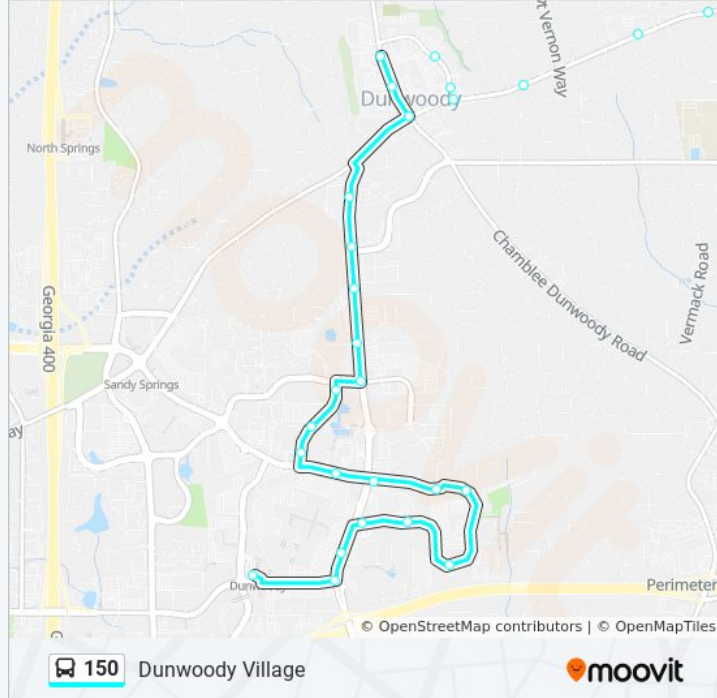

150 bus Info

Direction: Dunwoody Station

Stops: 29

Trip Duration: 18 min

Line Summary:

Perimeter Ctr E @ 14

Perimeter Ctr E @ 24

Perimeter Ctr E @ 53

Perimeter Ctr E @ 72

Perimeter Ctr E @ Ashford Dunwoody

Ashford Dunwoody Rd @ Ravinia Dr

Ashford Dunwoody Rd@Hammond Dr

Dunwoody Station

Direction: Dunwoody Village

24 stops

[VIEW LINE SCHEDULE](#)

Dunwoody Station

Ashford Dunwoody Rd Ne@Ravinia Dr

Perimeter Ctr E @ Ashford Dunwoody Rd

Perimeter Ctr E @ 74

Perimeter Ctr E @ 64

Perimeter Ctr E @ Lincoln Pky E

Perimeter Ctr E @ 50

Perimeter Ctr E @ 24

150 bus Info

Direction: Dunwoody Village

Stops: 24

Trip Duration: 21 min

Line Summary:

Ashford Dunwoody Rd @ Ashford Center

Ashford Dunwoody Rd@Ashford Ctr N

Ashford Dunwoody Rd@Mt Vernon Rd