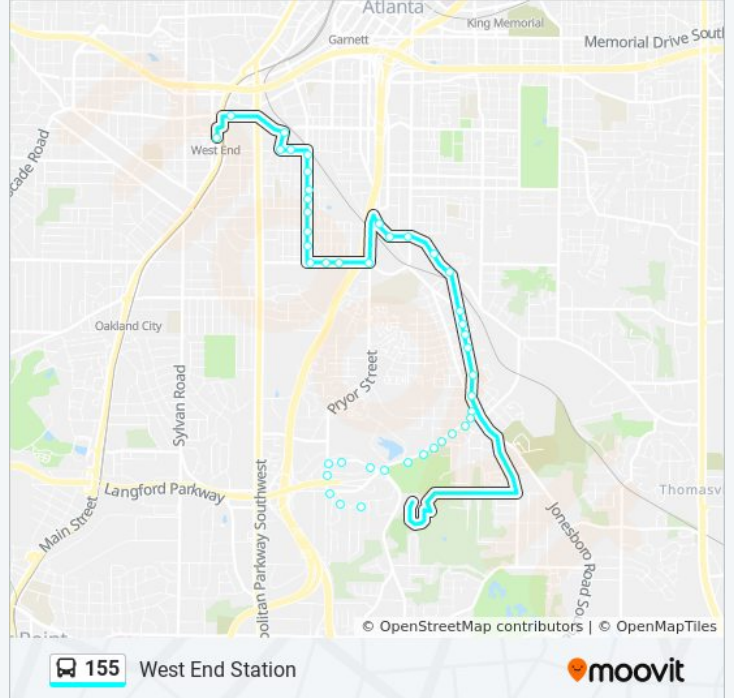

**155 bus Info**

**Direction:** Polar Rock Road

**Stops:** 53

**Trip Duration:** 28 min

**Line Summary:**

Weyman Ave Sw@Hank Aaron Dr SW

Milton Ave SE @ 79

Milton Ave SE @ Lakewood Ave SE

Lakewood Ave Sw@Terrace Way SE

Lakewood Ave SE @ Conrad Ave SE

Lakewood Ave Se@Owen St SE

Lakewood Ave Se@Claire Dr SE

Lakewood Ave Se@Adair Ave SE

**155 bus Time Schedule**

West End Station Route Timetable:

Sunday	5:24 AM - 11:24 PM
Monday	4:38 AM - 11:24 PM
Tuesday	4:38 AM - 11:24 PM
Wednesday	4:38 AM - 11:24 PM
Thursday	4:38 AM - 11:24 PM
Friday	4:38 AM - 11:24 PM
Saturday	5:24 AM - 11:24 PM

**155 bus Info**

**Direction:** West End Station

**Stops:** 43

**Trip Duration:** 26 min

**Line Summary:**

Lakewood Ave SE @ Livermore St SE  
 Lakewood Ave Se@Richmond Ave SE  
 Lakewood Ave Se@Anne St SE  
 Lakewood Ave Se@Miller Reed Ave SE  
 Lakewood Ave Se@Harriett St SE  
 Lakewood Ave Se@Mcdonough Blvd SE  
 Lakewood Ave SE @ Milton Ave SE  
 Milton Ave SE @ 79  
 Weyman Ave@Hank Aaron Dr  
 Weyman Ave SW @ Ridge Ave SW  
 Ridge Ave SW @ Pulliam St  
 Pryor Rd SW @ University Ave SW  
 University Ave@Booker Ave  
 University Ave@Garibaldi St  
 University Ave @ Mcdaniel St  
 Mcdaniel St@Roy St  
 Mcdaniel St@ Fletcher St  
 Mcdaniel St Sw@Arthur St SW  
 Mcdaniel St Sw@Mary St SW  
 Mcdaniel St Sw@Gardner St SW  
 Mcdaniel St SW @ Rockwell St SW  
 Mcdaniel St @ Stephens St  
 Stephens St SW @ Coleman St SW  
 Stephens St SW @ Humphries St SW  
 Humphries St @ Ralph D Abernathy Blvd  
 Ralph D Abernathy Blvd @ Murphy Ave  
 West End Station